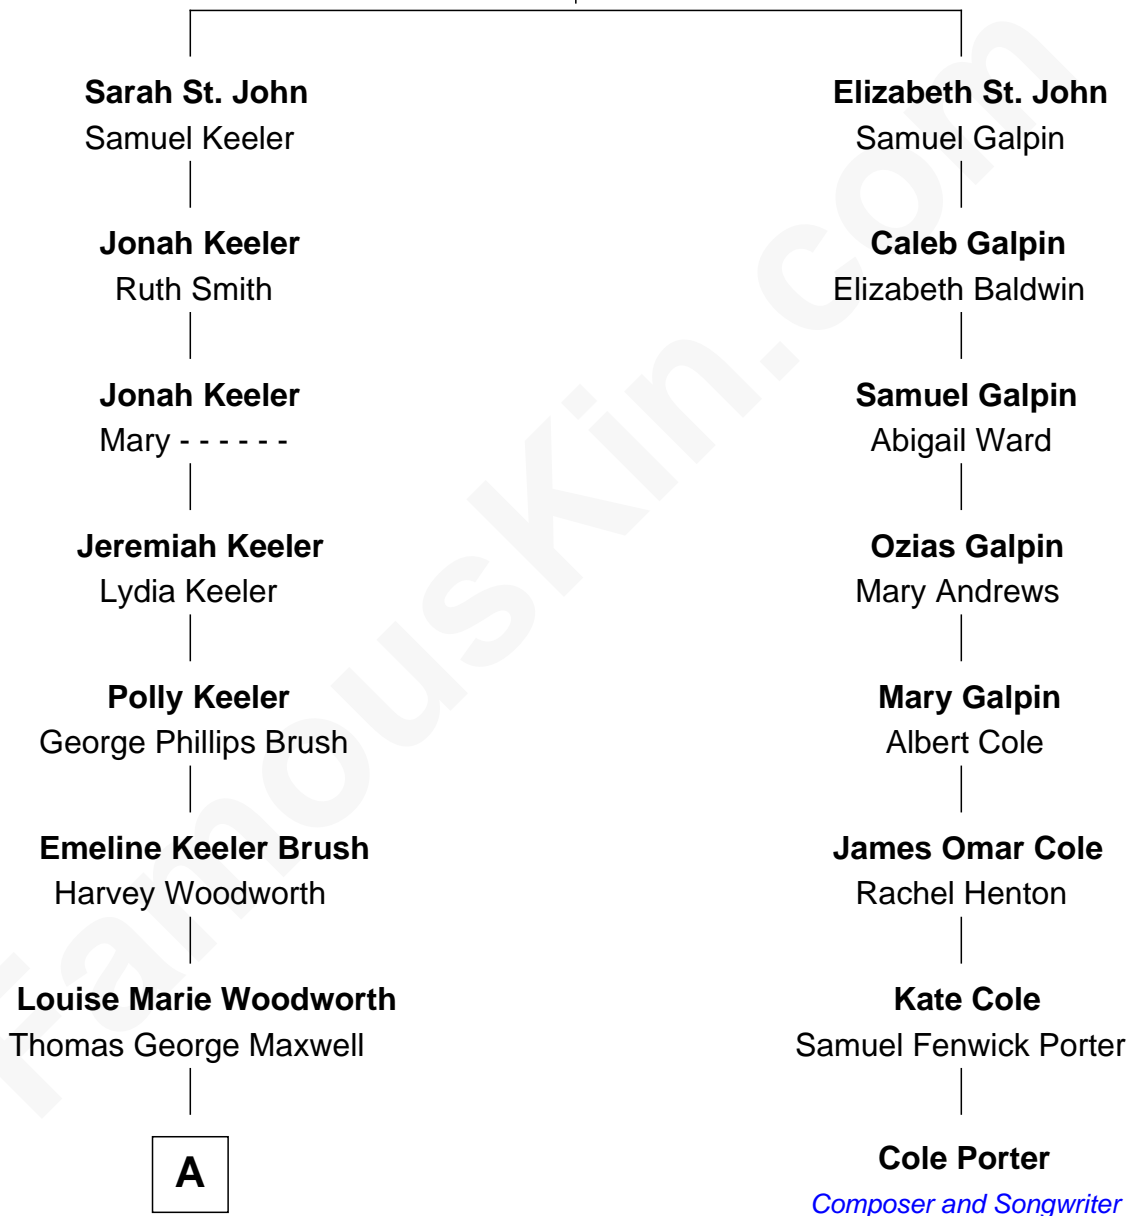

FamousKin.com Relationship Chart of

Bill Gates

Founder of Microsoft

7th cousin 3 times removed of

Cole Porter

American Composer and Songwriter

Mark St. John
Elizabeth Stanley

A

James W. Maxwell

Belle Oakley

James Willard Maxwell

Adelle Thompson

Mary A. Maxwell

William Henry Gates

Bill Gates

Founder of Microsoft