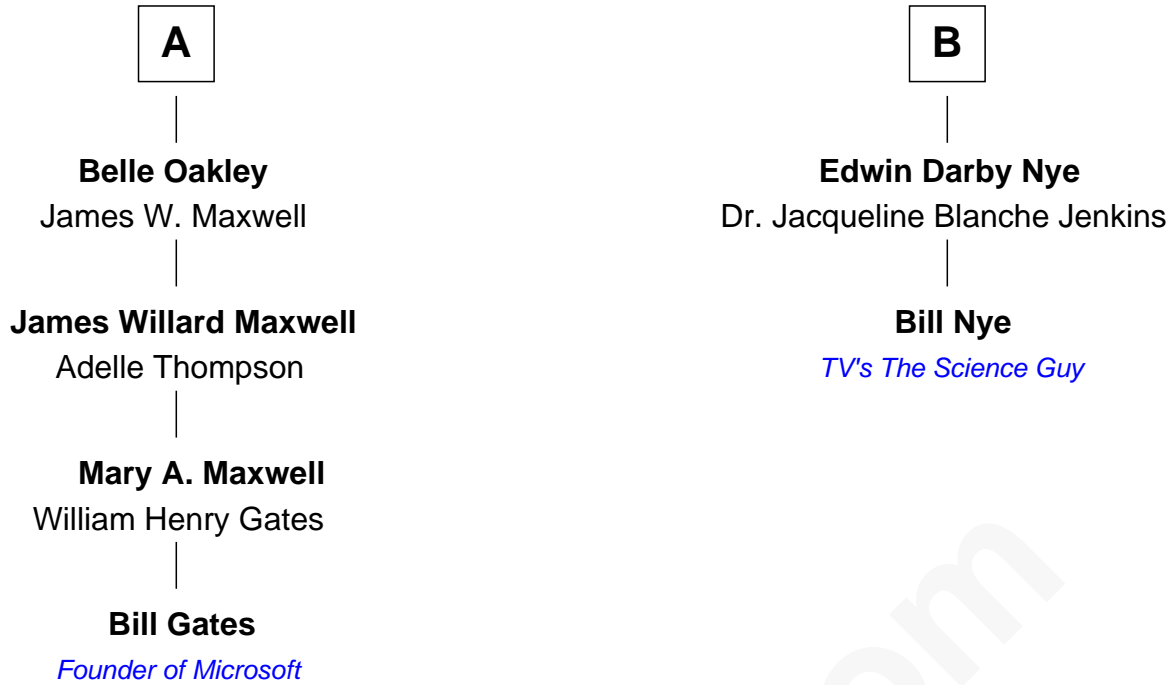

FamousKin.com Relationship Chart of

Bill Gates

Founder of Microsoft

8th cousin 2 times removed of

Bill Nye

TV's The Science Guy

Thomas Tupper

*with wife
Mrs. Anne Hodgson*

*with wife
Katherine Gator*

Thomas Tupper
Martha Mayhew

Katherine Tupper
Benjamin Nye

Eliakim Tupper
Joanna - - - - -

Jonathan Nye
Patience Burgess

Thomas Tupper
Ruth Owen

David Nye
Elizabeth Briggs

Thomas Tupper
Parthenia Jaqua

Ward Nye
Rachel Stone

Chauncey Tupper
Delia Gibbs

Jonas Ward Nye
Polly Blodgett

Delia Jane Tupper
Gabriel Linch Oakley

Luther Blodgett Nye
Helen Sophia Puffer

Oscar Rodman Oakley
Isabella A. Thompson

Luther Bertram Nye
Minnie Wheatley Farr

A

B

FamousKin.com