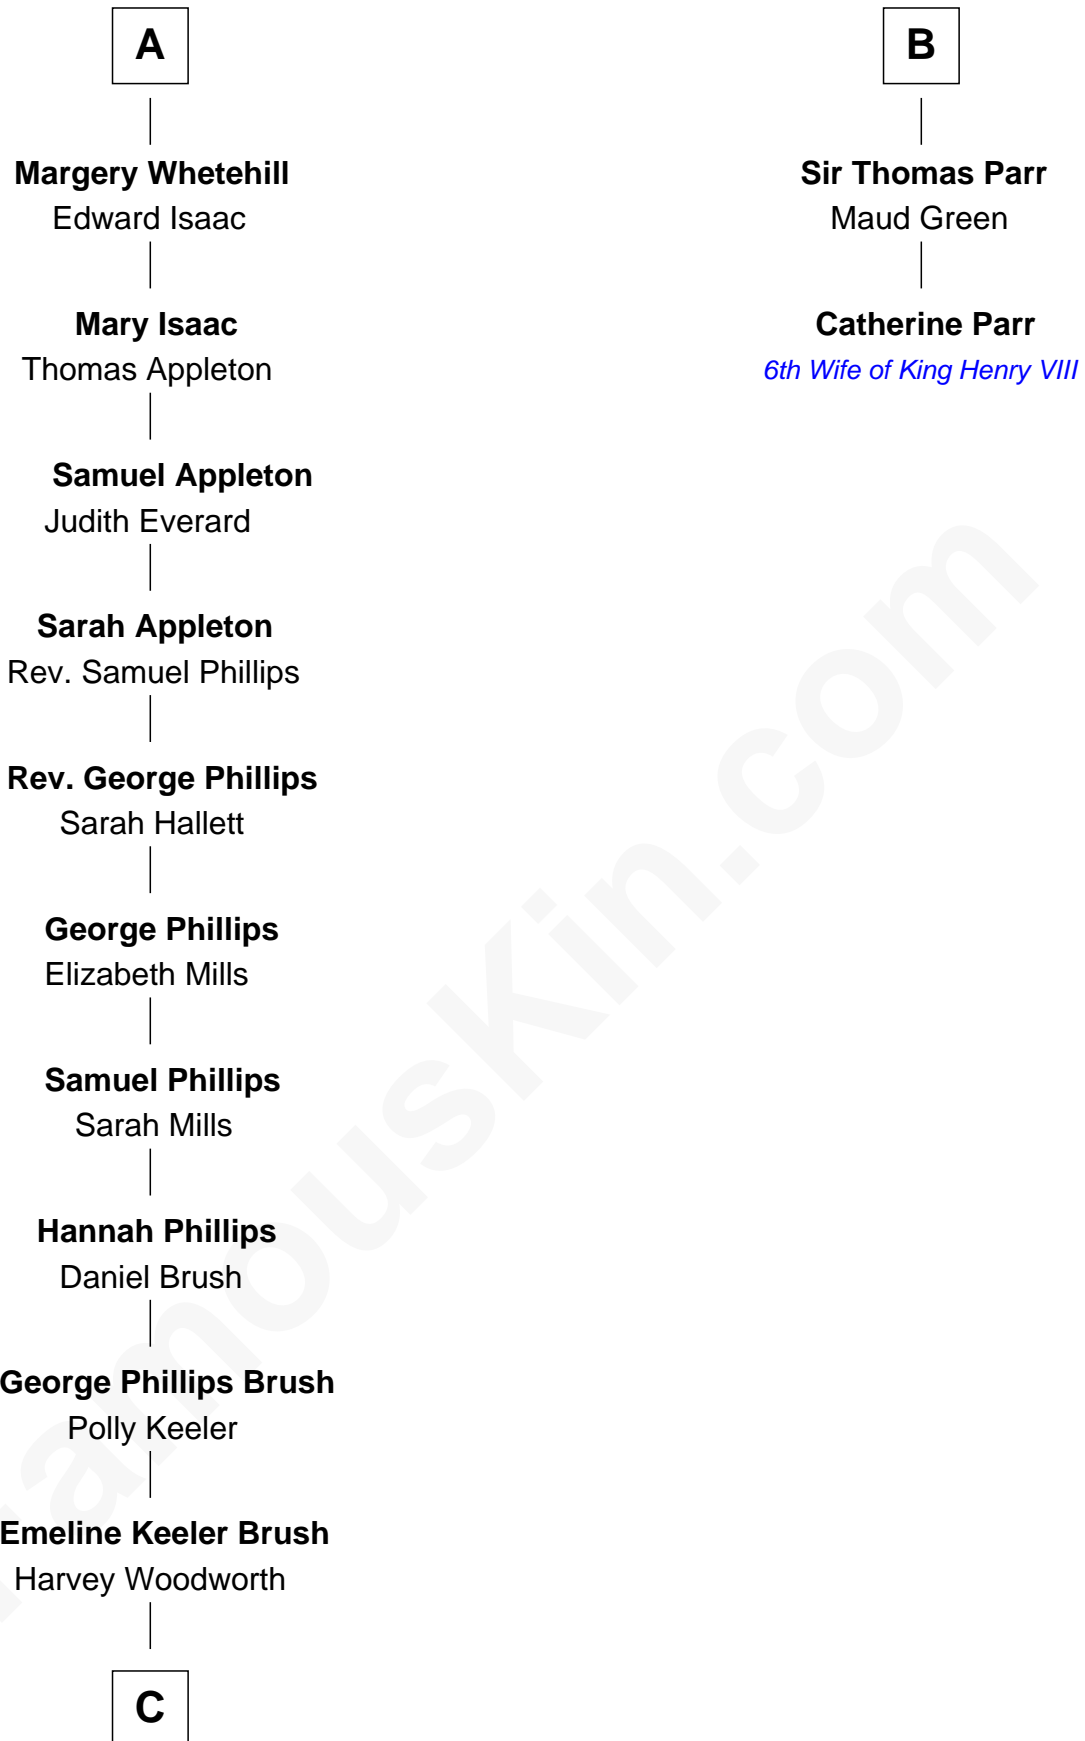

## Relationship Chart of

### Bill Gates

*Founder of Microsoft*

8th cousin 13 times removed of

### Catherine Parr

*6th Wife of King Henry VIII*

**C**

—  
**Louise Marie Woodworth**

Thomas George Maxwell

—  
**James W. Maxwell**

Belle Oakley

—  
**James Willard Maxwell**