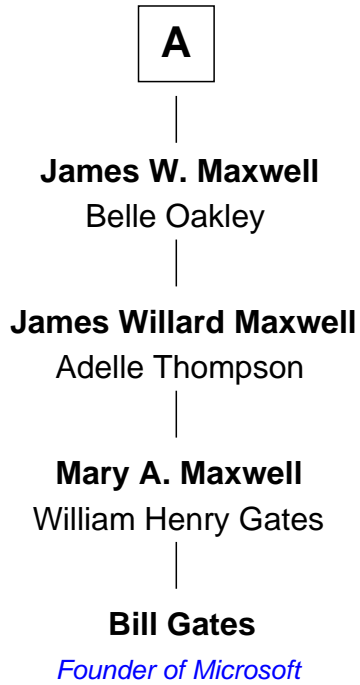

FamousKin.com

Relationship Chart of

Bill Gates

Founder of Microsoft

6th cousin 4 times removed of

General Joseph Hooker

Union Army - U.S. Civil War

Matthew Marvin

with wife
Alice - - - - -

with wife
Elizabeth - - - - -

Rachel Marvin
Samuel Smith

Hannah Marvin
Thomas Seymour

Ruth Smith
Jonah Keeler

Matthew Seymour
Sarah Hayes

Jonah Keeler
Mary - - - - -

Thomas Seymour
Elizabeth Betts

Jeremiah Keeler
Lydia Keeler

Matthew Seymour
Dinah Bouton

Polly Keeler
George Phillips Brush

Nathan Seymour
Elizabeth Warner

Emeline Keeler Brush
Harvey Woodworth

Mary Seymour
Joseph Hooker

Louise Marie Woodworth
Thomas George Maxwell

General Joseph Hooker
Union Army - U.S. Civil War

A

FamousKin.com