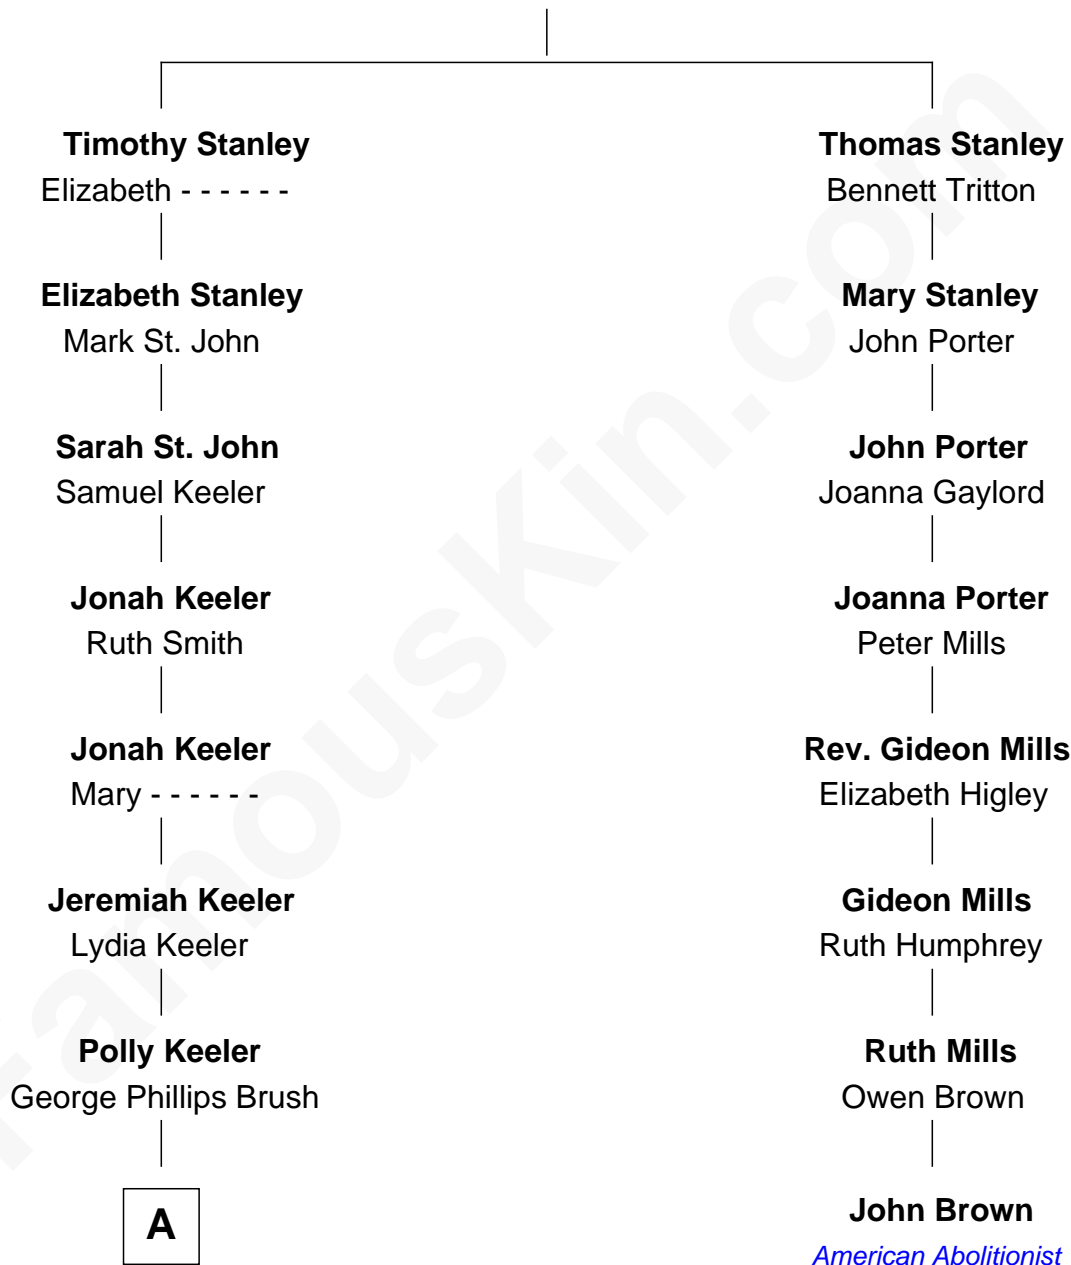

FamousKin.com Relationship Chart of

Bill Gates

Founder of Microsoft

7th cousin 5 times removed of

John Brown

American Abolitionist

Robert Stanley

A

—
Emeline Keeler Brush

Harvey Woodworth

—
Louise Marie Woodworth

Thomas George Maxwell

—
James W. Maxwell

Belle Oakley

—
James Willard Maxwell

Adelle Thompson

—
Mary A. Maxwell

William Henry Gates

—
Bill Gates

Founder of Microsoft