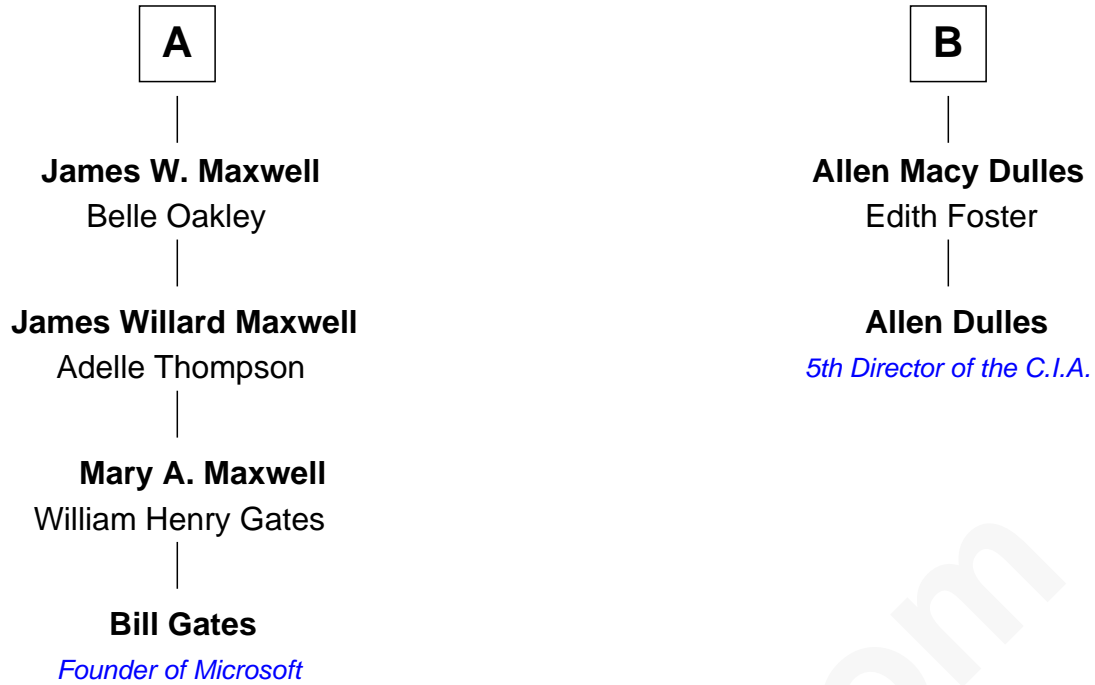

FamousKin.com Relationship Chart of

Bill Gates

Founder of Microsoft

8th cousin 2 times removed of

Allen Dulles

5th Director of the C.I.A.

Matthew Marvin

*with wife
Alice - - - - -*

Abigail Huntington
Azariah Lathrop

Polly Keeler
George Phillips Brush

Charles Lathrop
Joanna Leffingwell

Emeline Keeler Brush
Harvey Woodworth

Harriet Wadsworth Lathrop
Rev. Miron Winslow

Louise Marie Woodworth
Thomas George Maxwell

Harriet Lathrop Winslow
Rev. John Welsh Dulles

A

B

FamousKin.com