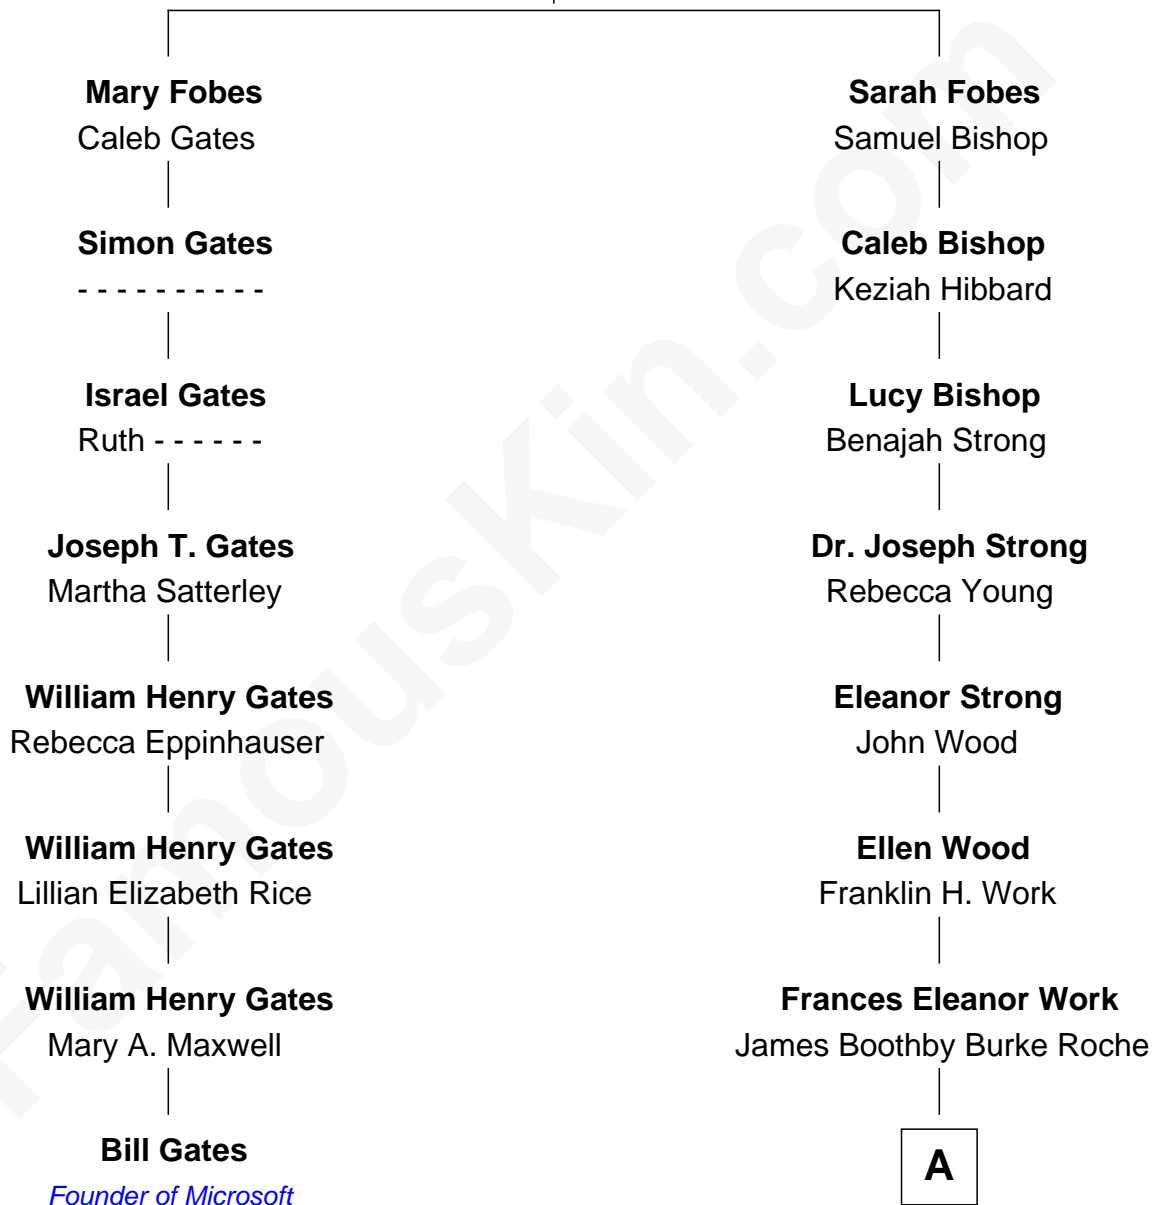

FamousKin.com Relationship Chart of

Bill Gates

Founder of Microsoft

7th cousin 3 times removed of

Oliver Platt

Movie Actor

Caleb Fobes

Sarah Gager

A

—
Cynthia Burke Roche

Arthur Scott Burden

—
Eileen Burden

Walter Maynard

—
Sheila Maynard

Nicholas Platt

—
Oliver Platt