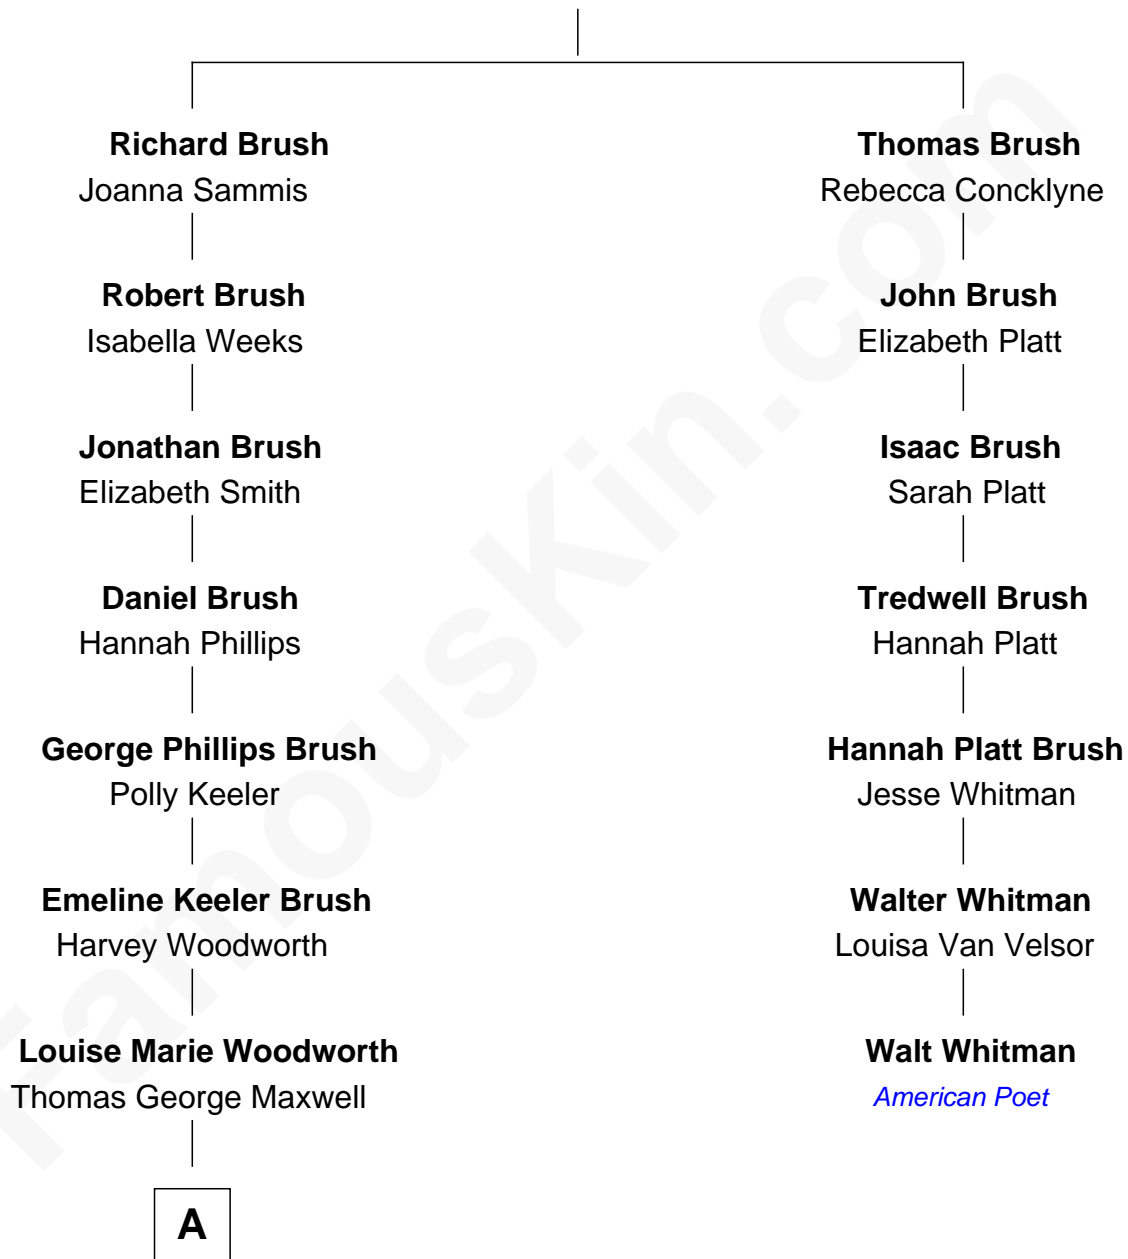

FamousKin.com Relationship Chart of

Bill Gates

Founder of Microsoft

6th cousin 4 times removed of

Walt Whitman

American Poet

John Brush

A

James W. Maxwell

Belle Oakley

James Willard Maxwell

Adelle Thompson

Mary A. Maxwell

William Henry Gates

Bill Gates

Founder of Microsoft