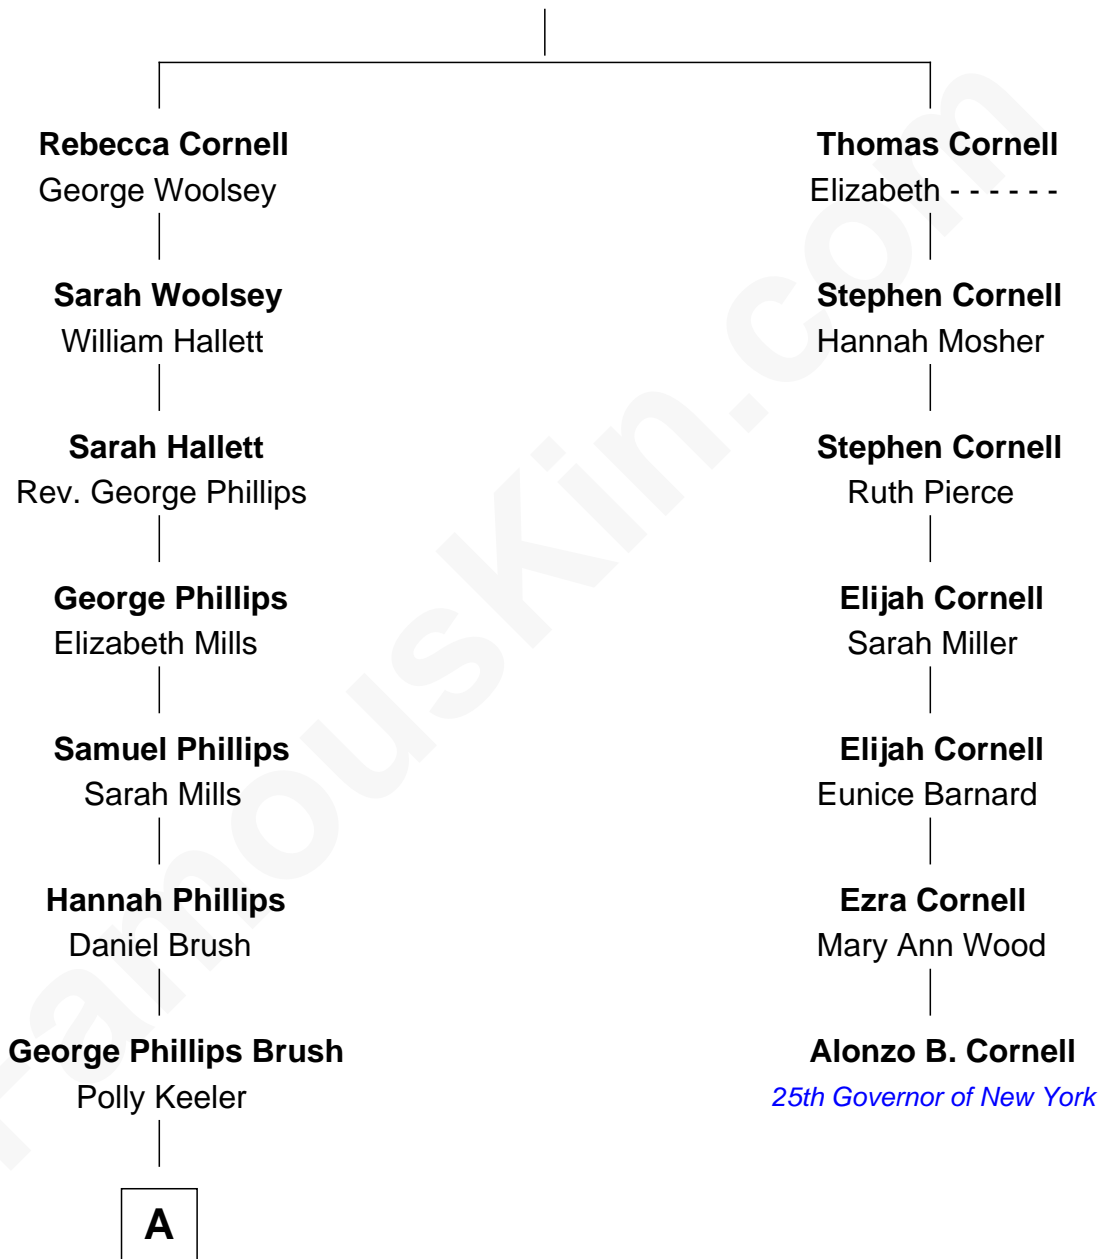

FamousKin.com Relationship Chart of

Bill Gates

Founder of Microsoft

6th cousin 6 times removed of

Alonzo B. Cornell

25th Governor of New York

Thomas Cornell

Rebecca Briggs

A

—
Emeline Keeler Brush

Harvey Woodworth

—
Louise Marie Woodworth

Thomas George Maxwell

—
James W. Maxwell

Belle Oakley

—
James Willard Maxwell

Adelle Thompson

—
Mary A. Maxwell

William Henry Gates

—
Bill Gates

Founder of Microsoft