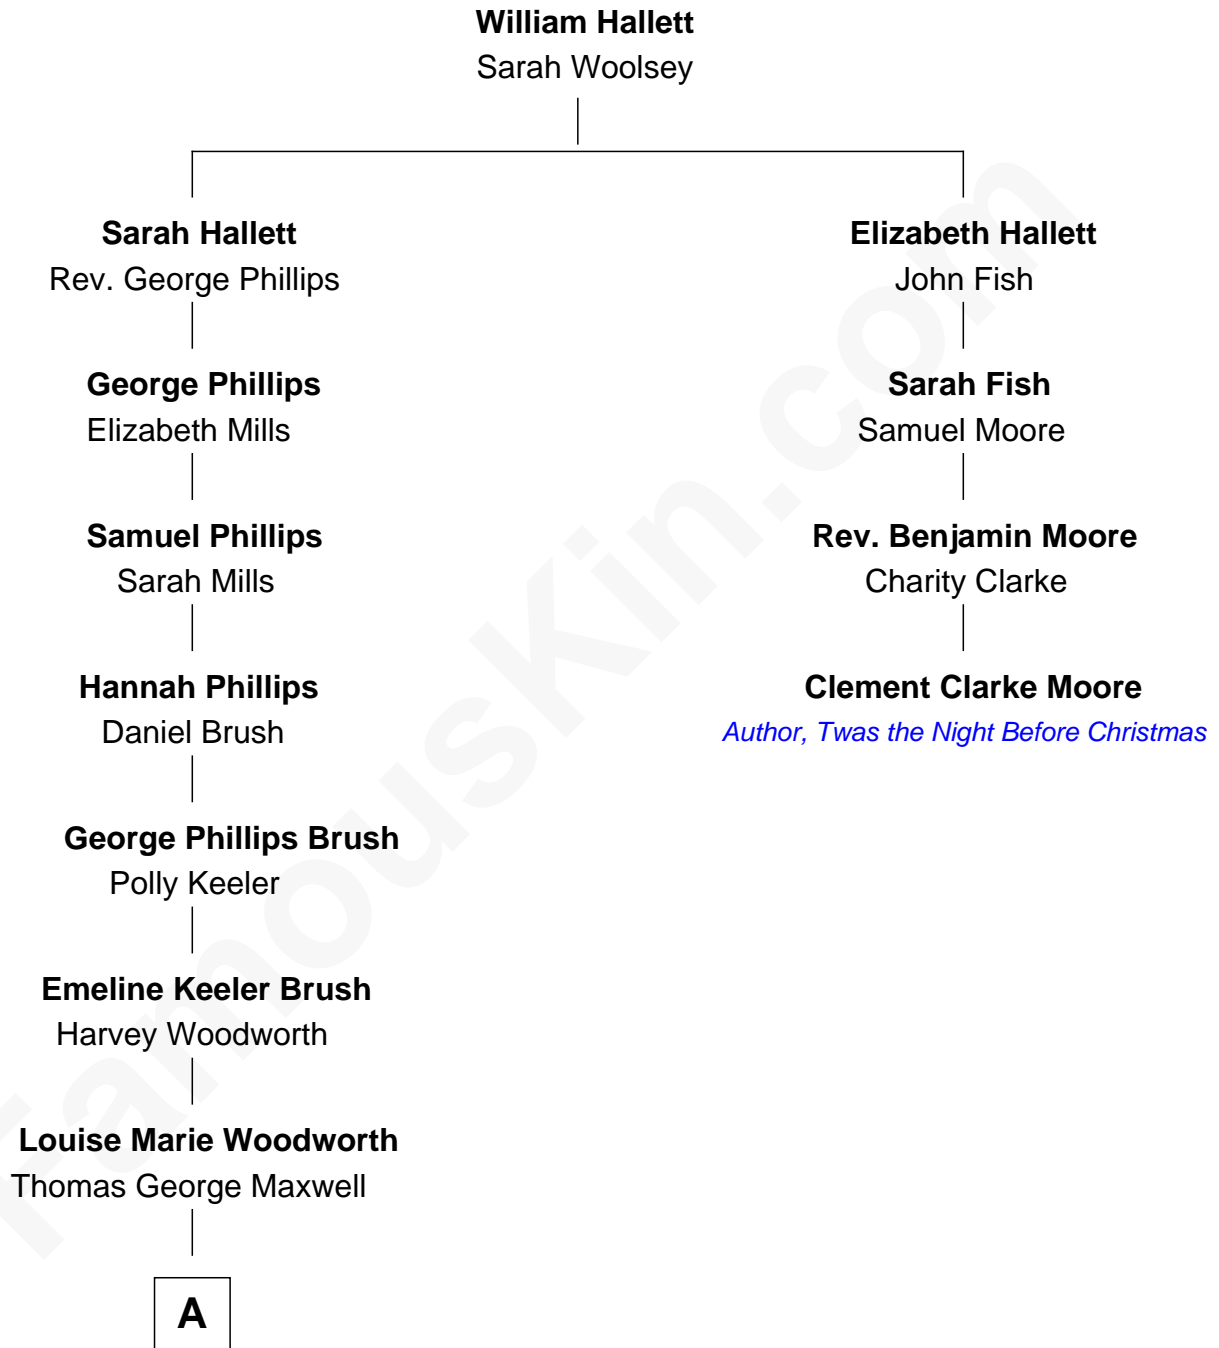

FamousKin.com

Relationship Chart of

Bill Gates

Founder of Microsoft

3rd cousin 7 times removed of

Clement Clarke Moore

Author of "Twas the Night Before Christmas"

A

James W. Maxwell

Belle Oakley

James Willard Maxwell

Adelle Thompson

Mary A. Maxwell

William Henry Gates

Bill Gates

Founder of Microsoft