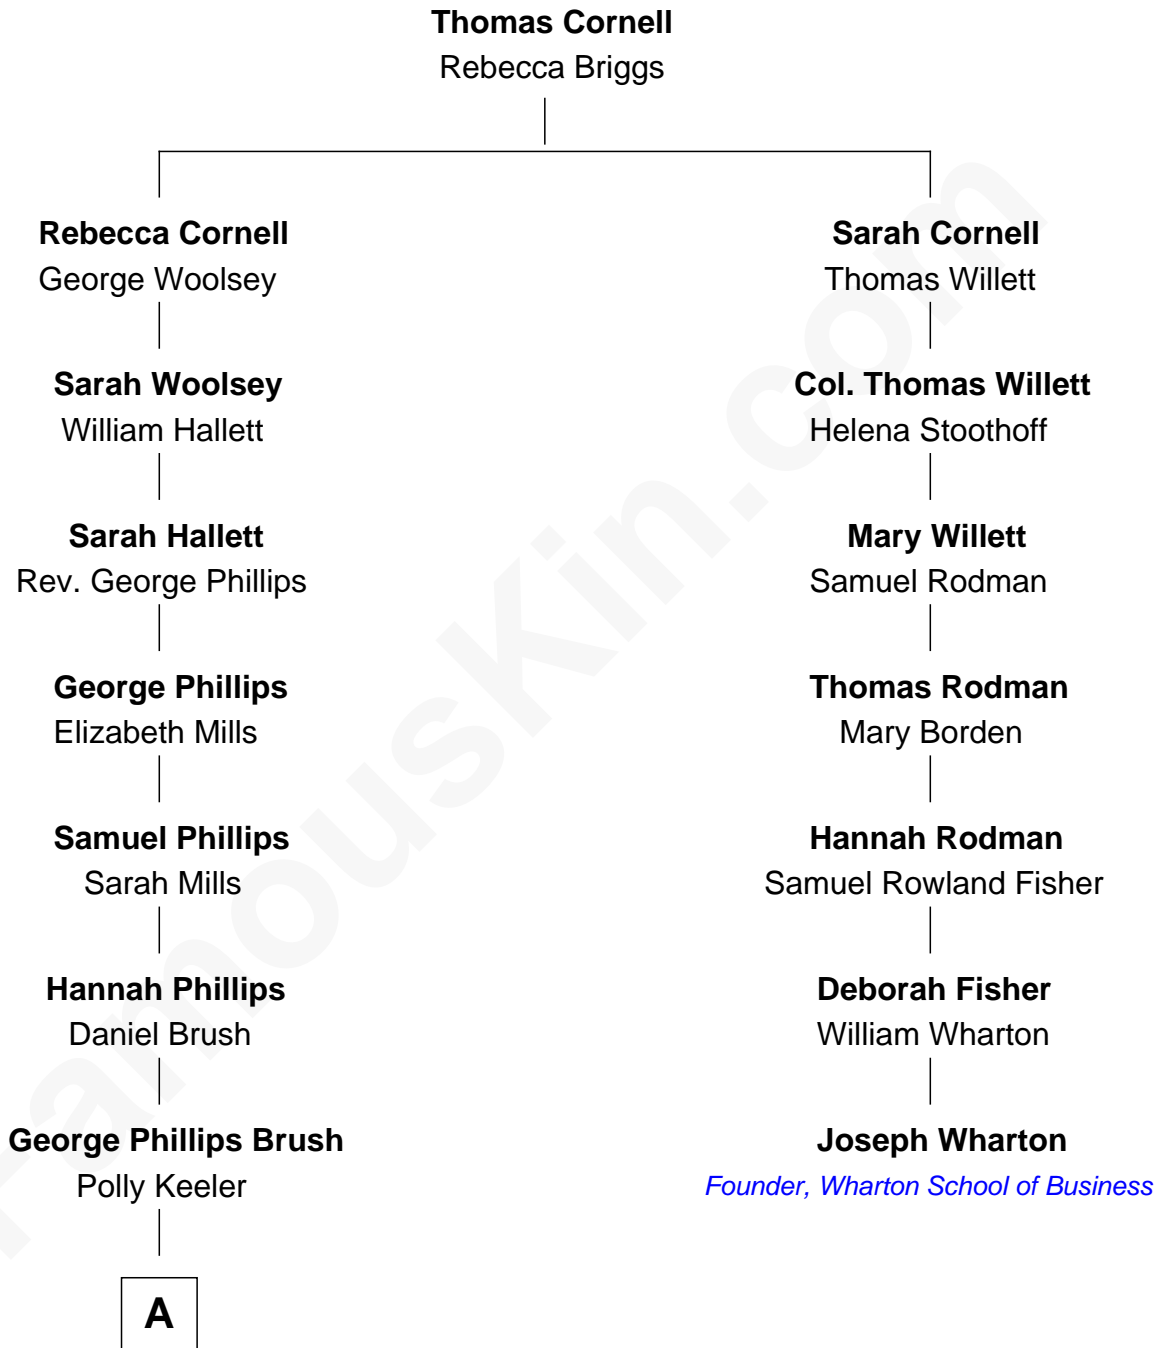

FamousKin.com Relationship Chart of

Bill Gates

Founder of Microsoft

6th cousin 6 times removed of

Joseph Wharton

Founder of the Wharton School of Business

A

—
Emeline Keeler Brush

Harvey Woodworth

—
Louise Marie Woodworth

Thomas George Maxwell

—
James W. Maxwell

Belle Oakley

—
James Willard Maxwell

Adelle Thompson

—
Mary A. Maxwell

William Henry Gates

—
Bill Gates

Founder of Microsoft