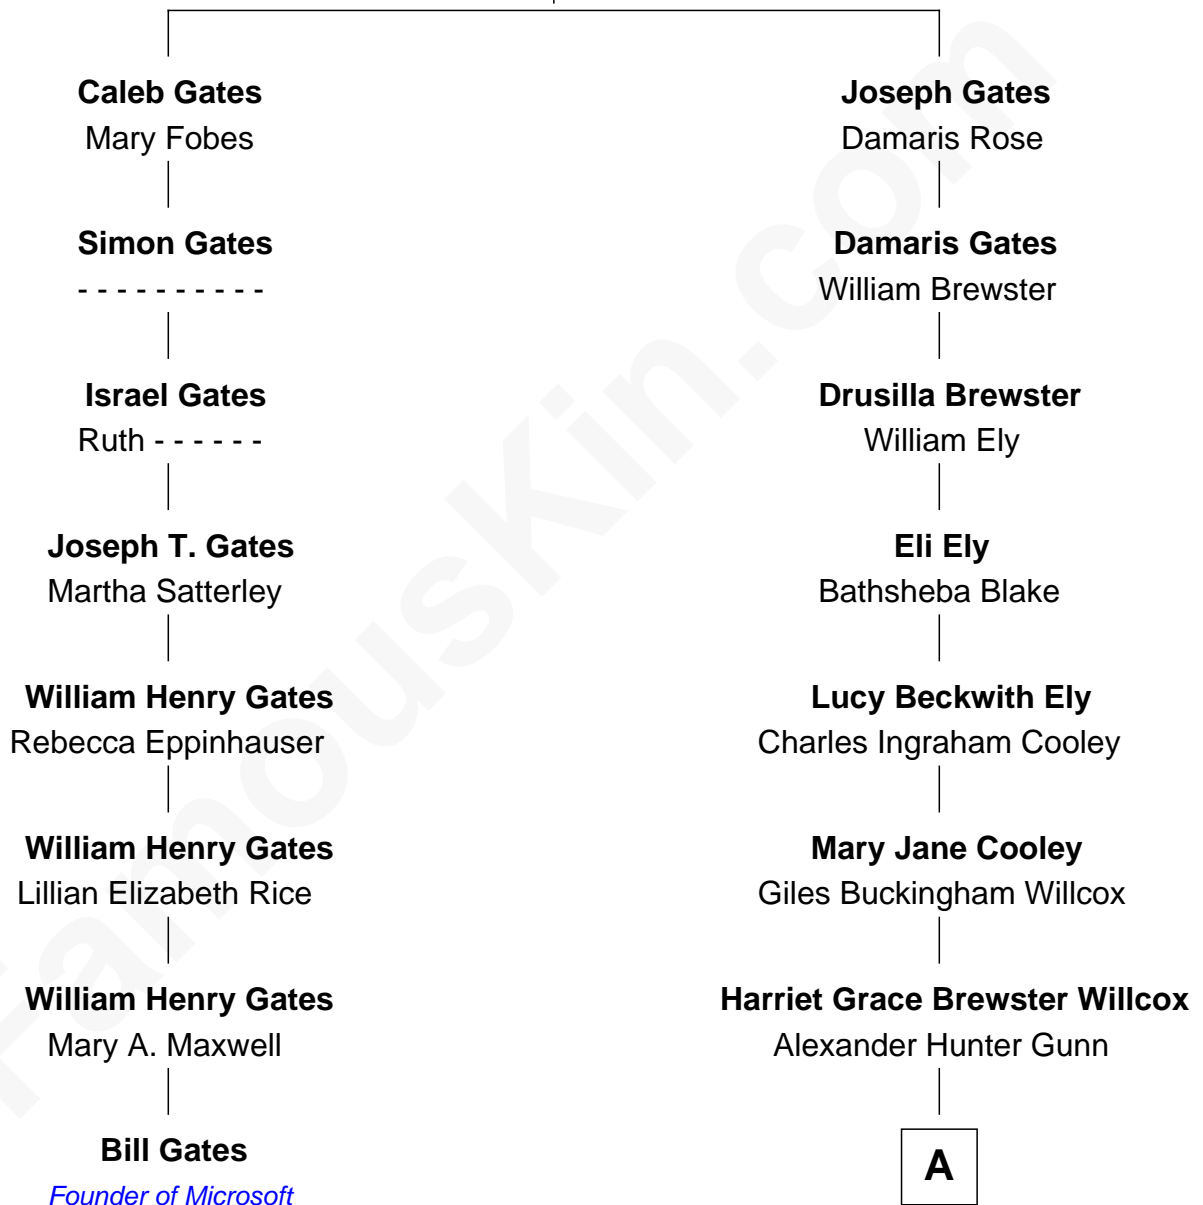

FamousKin.com Relationship Chart of

Bill Gates

Founder of Microsoft

7th cousin 2 times removed of

Elisabeth Shue

TV and Movie Actress

Thomas Gates
Elizabeth Freeman

A

Mary Brewster Gunn
Adoniram Judson Wells

Anne Brewster Wells
James William Shue

Elisabeth Shue
TV and Movie Actress

FamousKin.com