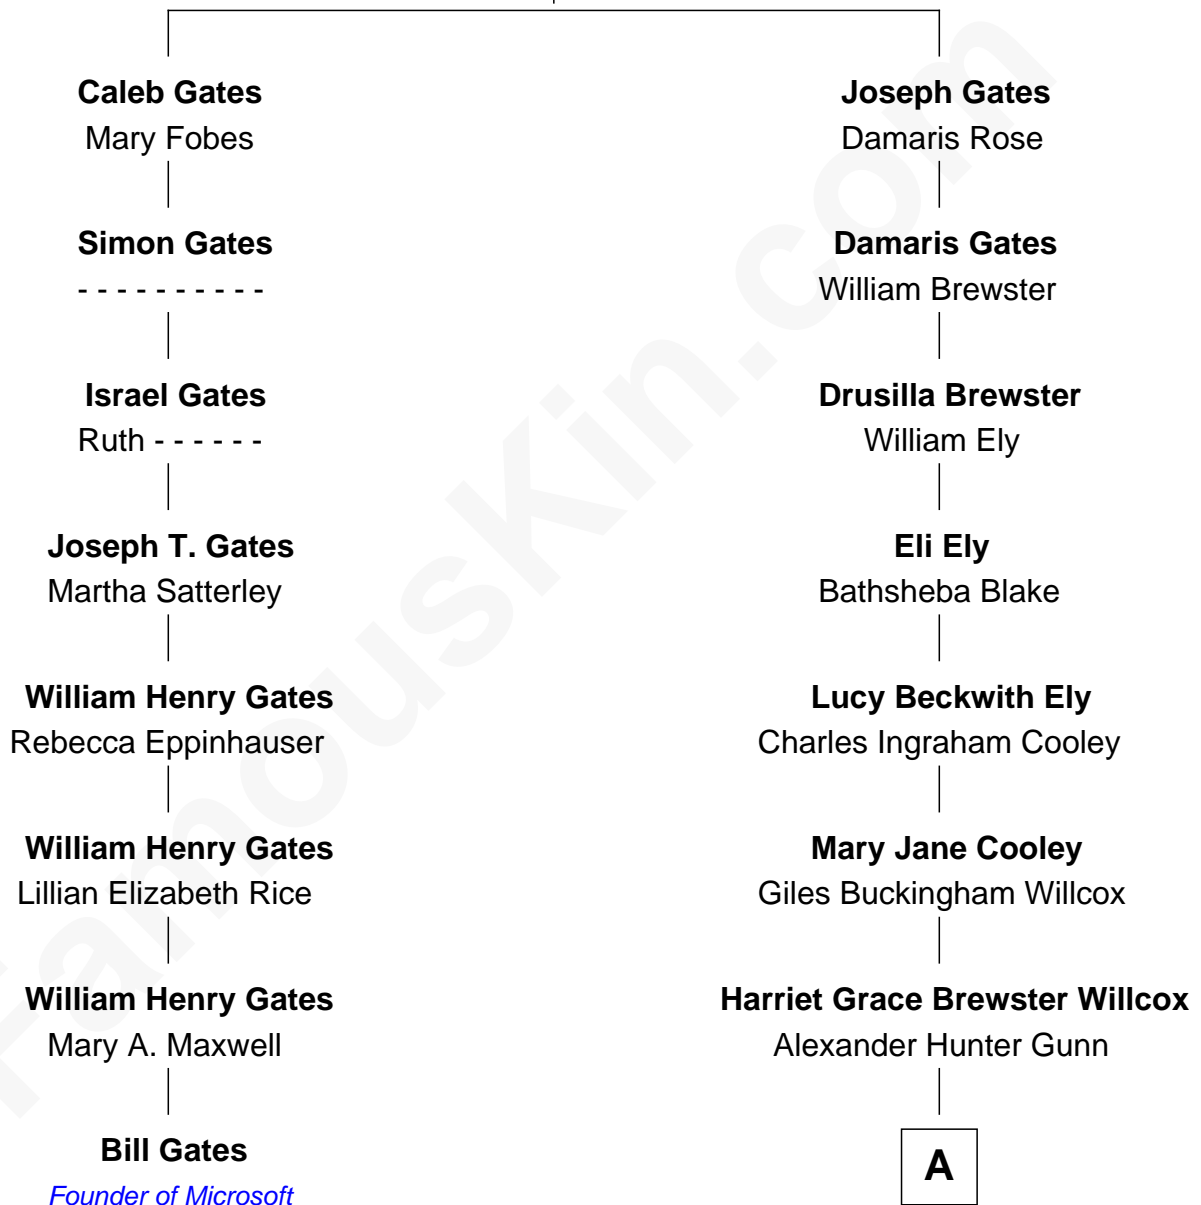

# FamousKin.com Relationship Chart of

**Bill Gates**

*Founder of Microsoft*

7th cousin 2 times removed of

**Andrew Shue**

*TV Actor*

**Thomas Gates**  
Elizabeth Freeman

A

**Mary Brewster Gunn**  
Adoniram Judson Wells

**Anne Brewster Wells**  
James William Shue

**Andrew Shue**  
*TV Actor*

FamousKin.com