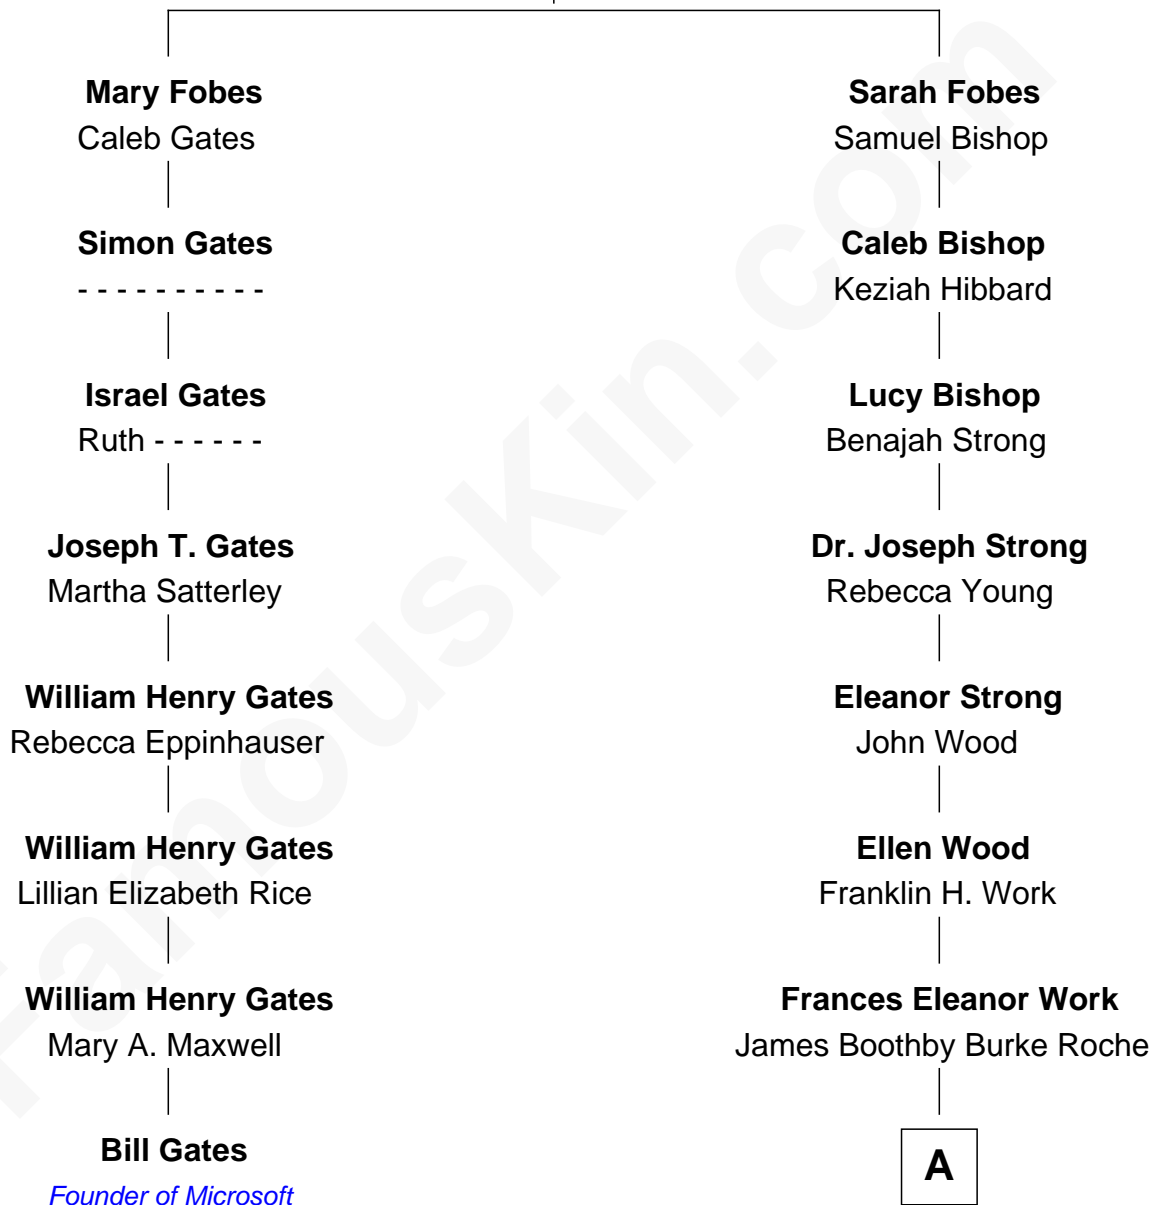

# FamousKin.com Relationship Chart of

**Bill Gates**

*Founder of Microsoft*

7th cousin 2 times removed of

**Princess Diana**

*Princess of Wales*

**Caleb Fobes**

Sarah Gager

**A**

**Edmund Maurice Burke Roche**

Ruth Sylvia Gill

**Frances Ruth Burke Roche**

Edward John Spencer

**Princess Diana**

*Princess of Wales*

FamousKin.com