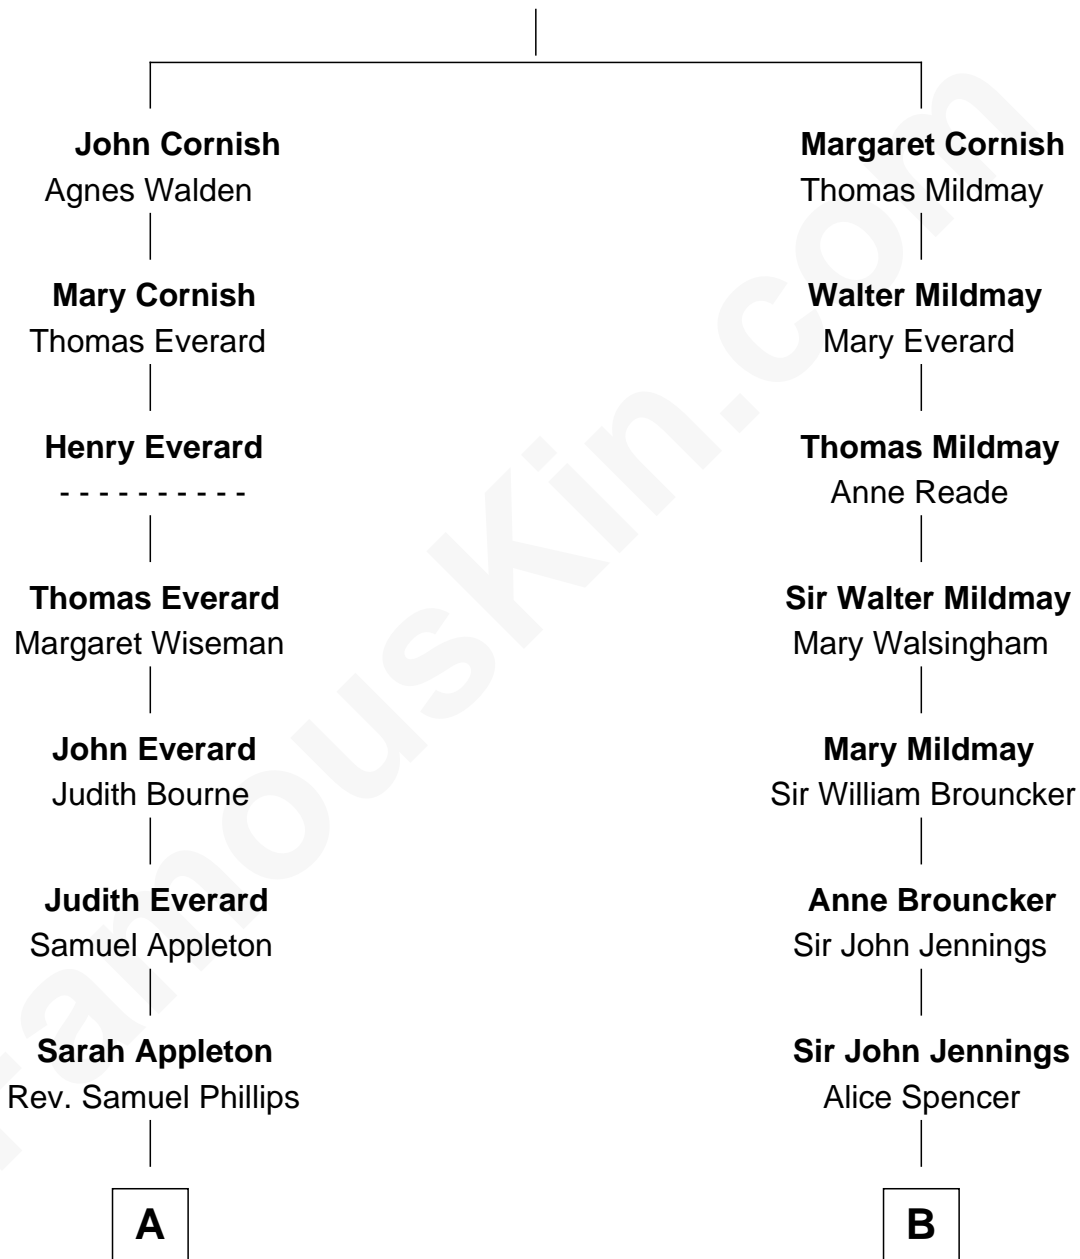

# FamousKin.com Relationship Chart of

**Bill Gates**

*Founder of Microsoft*

17th cousin 1 time removed of

**Prince Harry**

*Duke of Sussex*

**John Cornish**

**C**

**Princess Diana Frances Spencer**  
Charles III, King of the United Kingdom

**Prince Harry**  
*Duke of Sussex*

FamousKin.com