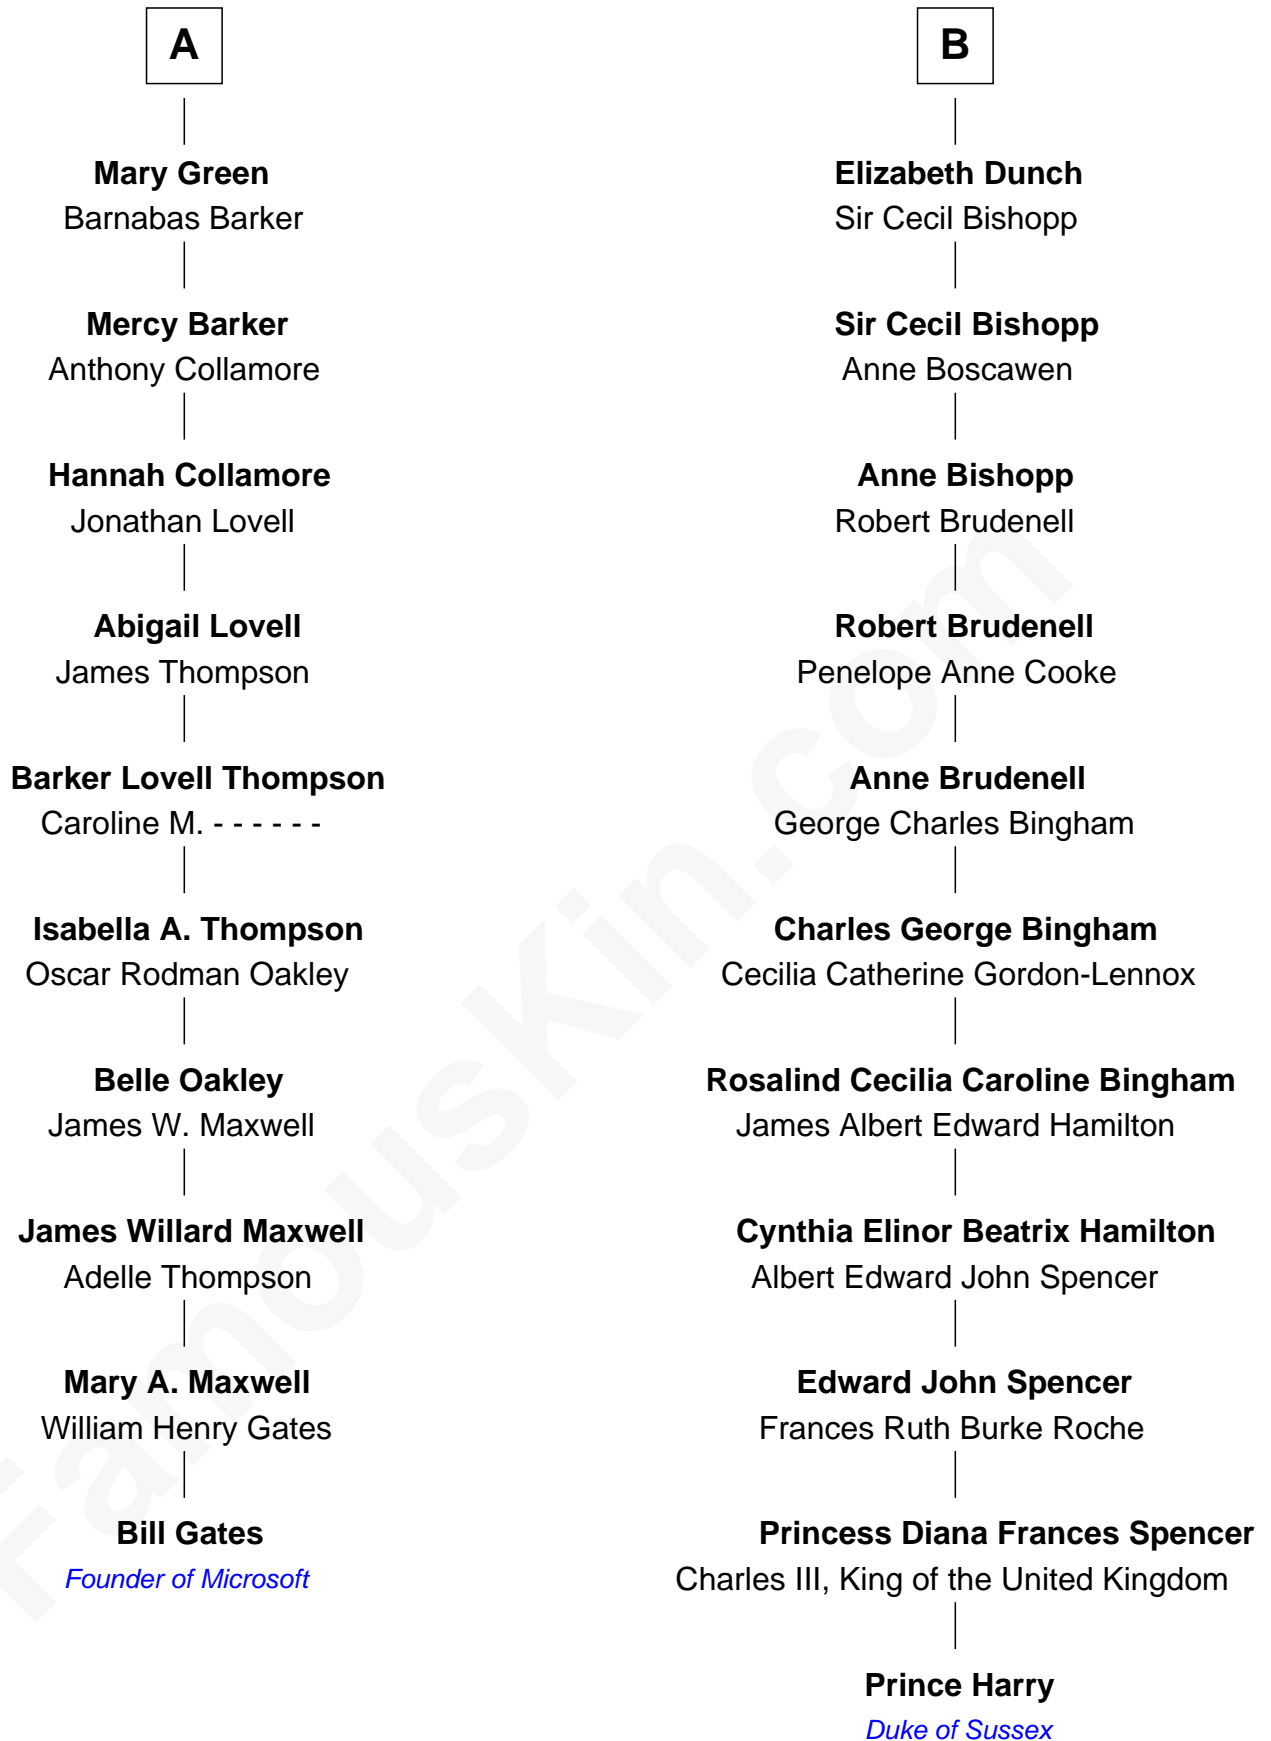

# FamousKin.com Relationship Chart of

**Bill Gates**

*Founder of Microsoft*

16th cousin 1 time removed of

**Prince Harry**

*Duke of Sussex*

**Nicholas Brome**

*with wife  
Katherine Lampeck*

Robert Waller

**John Hawes**

Desire Gorham

**Edmund Waller**

Anne Banks

**Mary Hawes**

John Bacon

**Anna Maria Waller**

William Dormer

**Desire Bacon**

William Green

**Anne Dormer**

Henry Dunch

**A**

**B**

Bill Gates photo by [World Economic Forum](#) (CC BY 2.0)