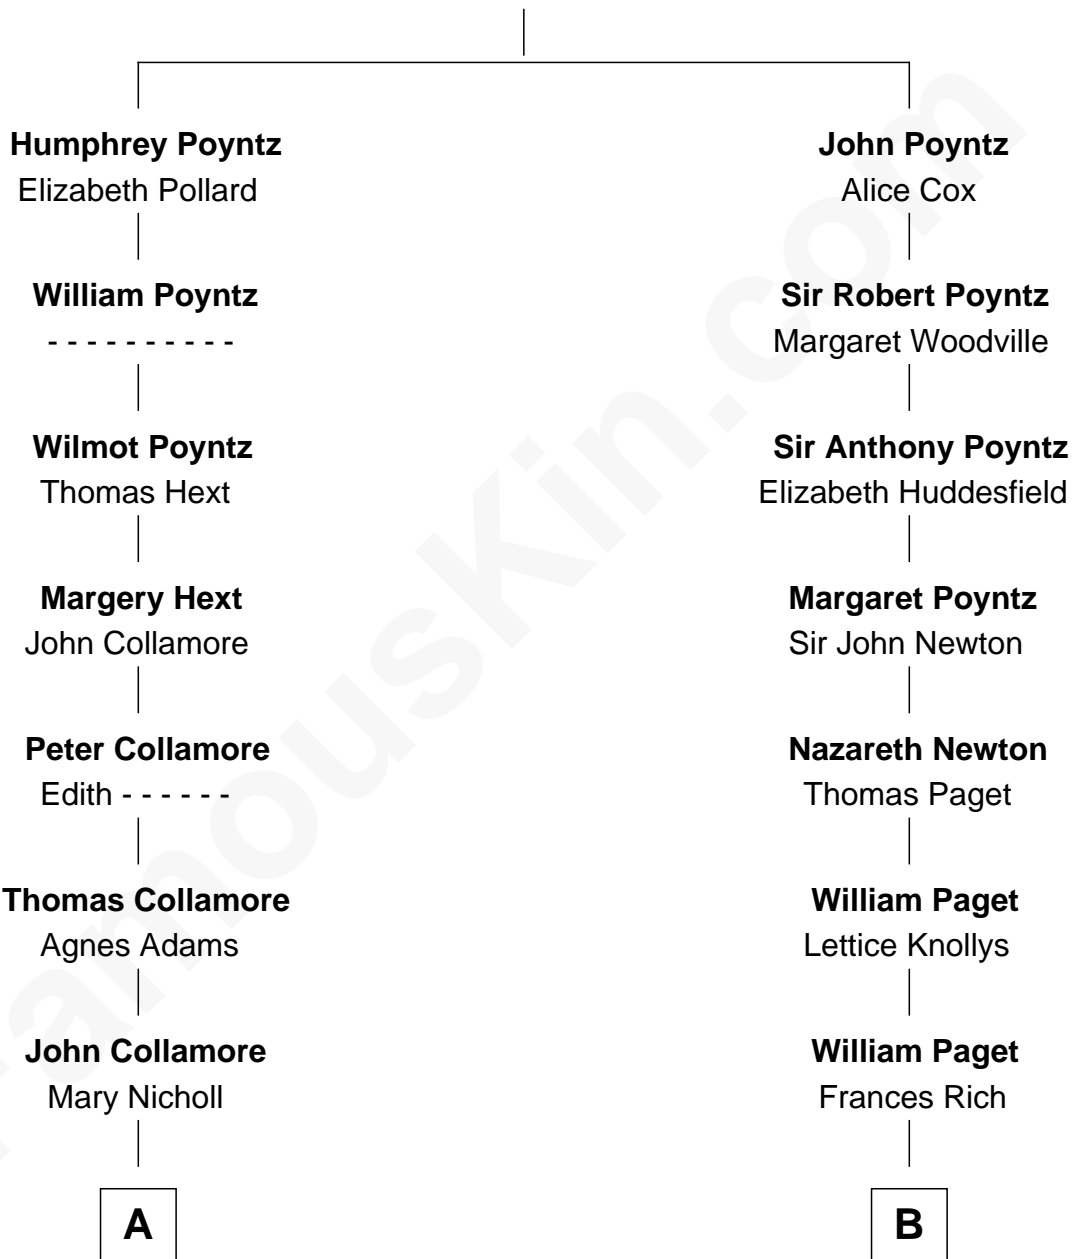

FamousKin.com Relationship Chart of

Bill Gates

Founder of Microsoft

18th cousin of

Prince Harry

Duke of Sussex

Sir Nicholas Poyntz

Elizabeth Mill

C

Mary A. Maxwell
William Henry Gates

Bill Gates
Founder of Microsoft

D

Princess Diana Frances Spencer
Charles III, King of the United Kingdom

Prince Harry
Duke of Sussex

FamousKin.com