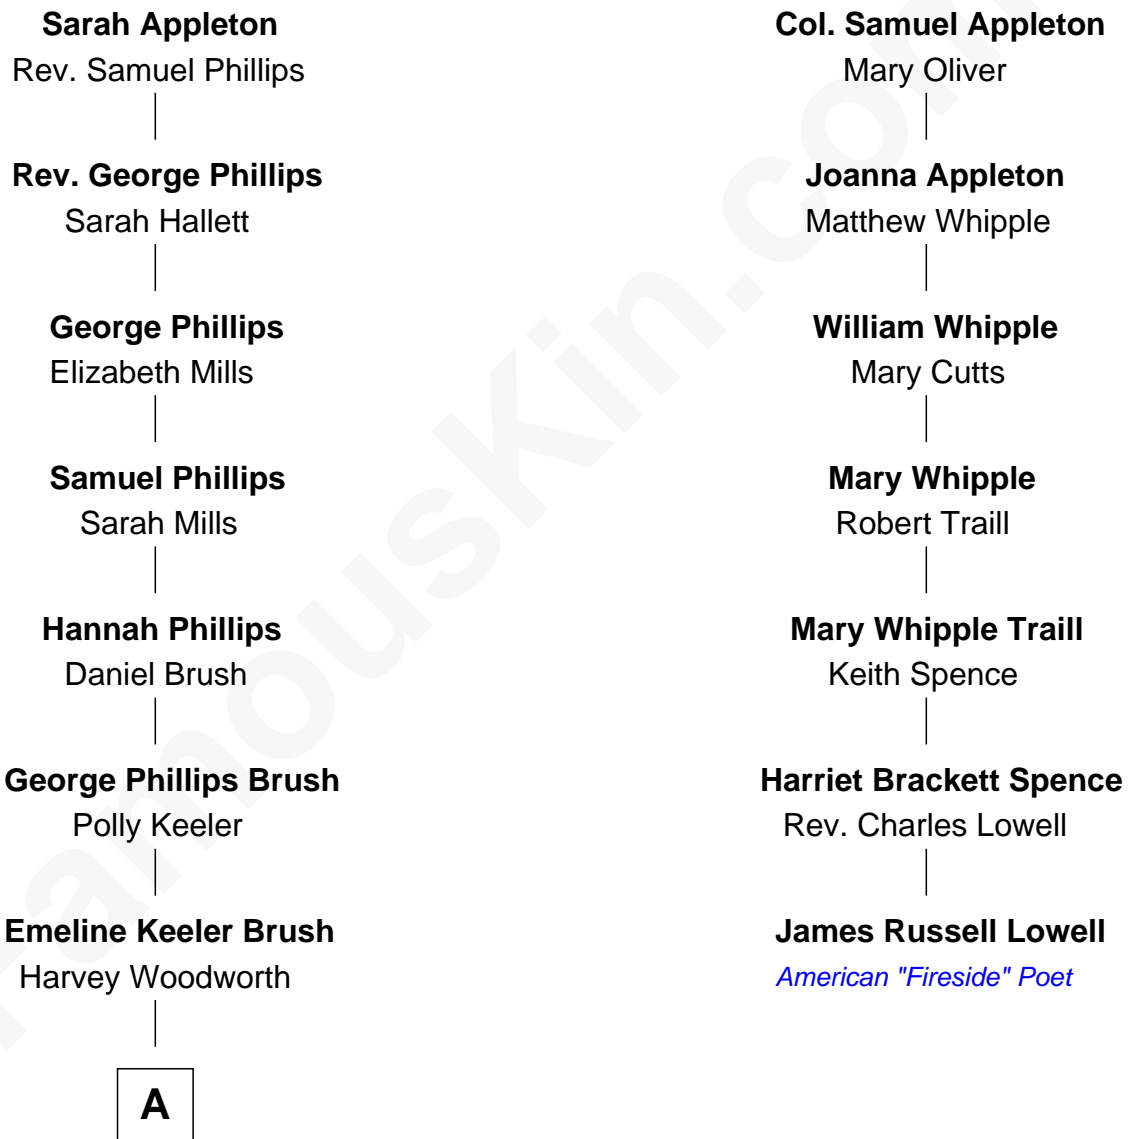

# FamousKin.com Relationship Chart of

**Bill Gates**

*Founder of Microsoft*

6th cousin 5 times removed of

**James Russell Lowell**

*American "Fireside" Poet*

**Samuel Appleton**

Judith Everard

**A**

—  
**Louise Marie Woodworth**

Thomas George Maxwell

—  
**James W. Maxwell**

Belle Oakley

—  
**James Willard Maxwell**

Adelle Thompson

—  
**Mary A. Maxwell**