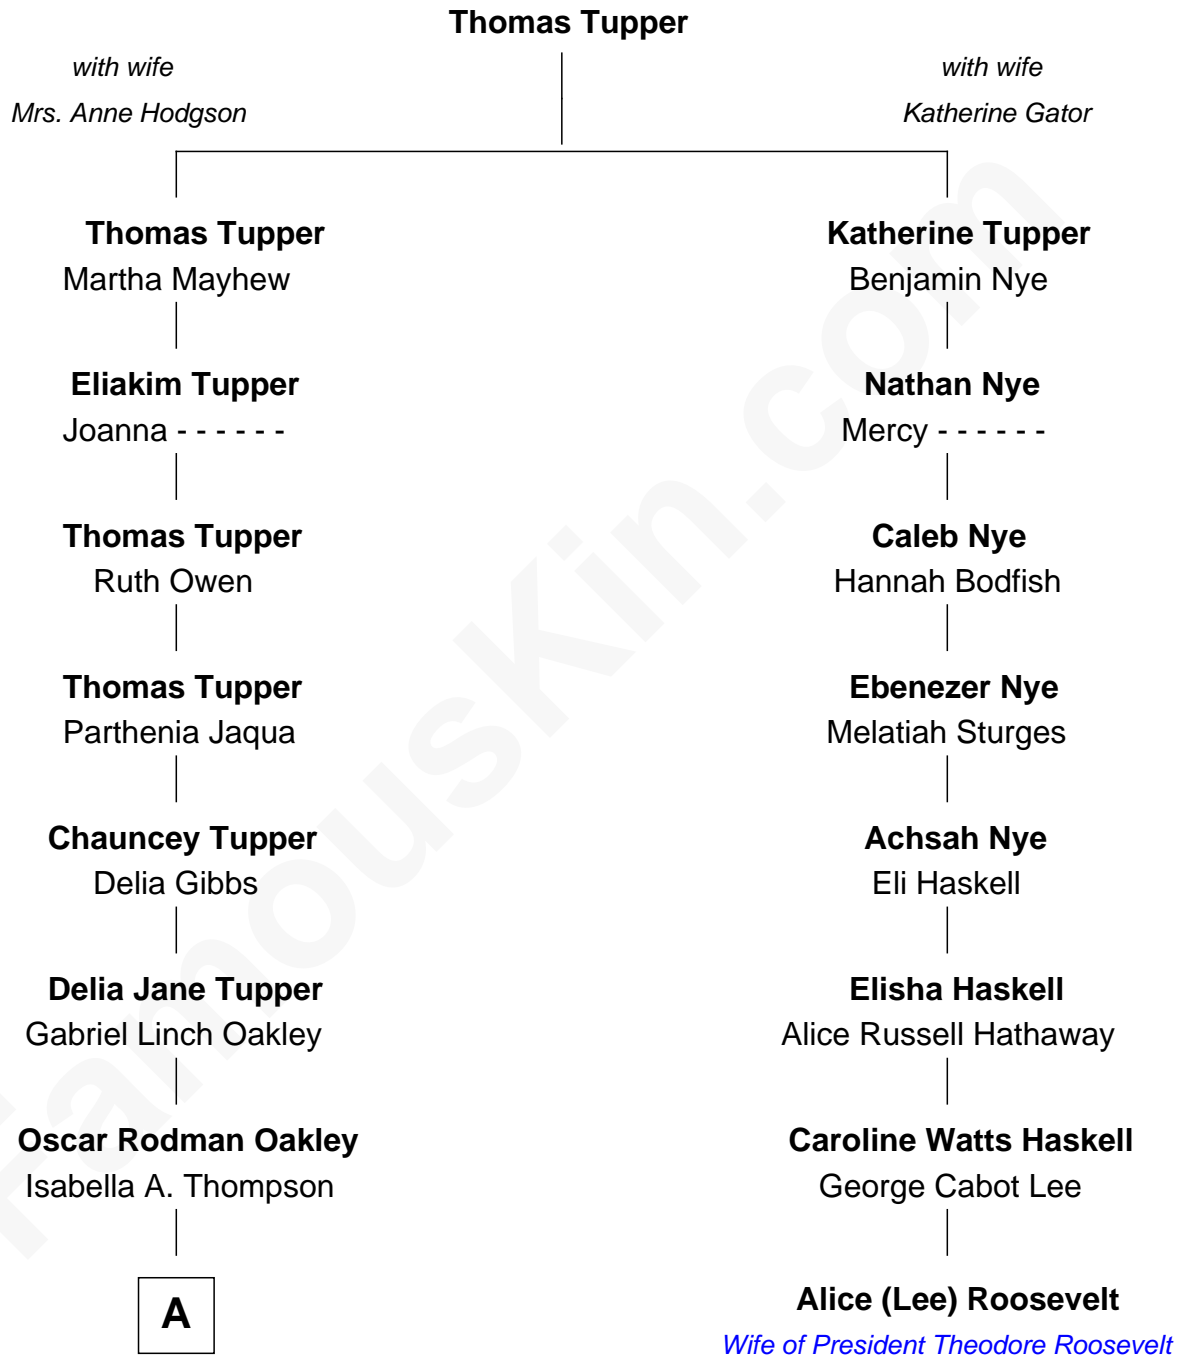

## Relationship Chart of

### Bill Gates

*Founder of Microsoft*

7th cousin 3 times removed of

### Alice (Lee) Roosevelt

*First Wife of President Theodore Roosevelt*

**A**

—  
**Belle Oakley**

James W. Maxwell

—  
**James Willard Maxwell**

Adelle Thompson

—  
**Mary A. Maxwell**