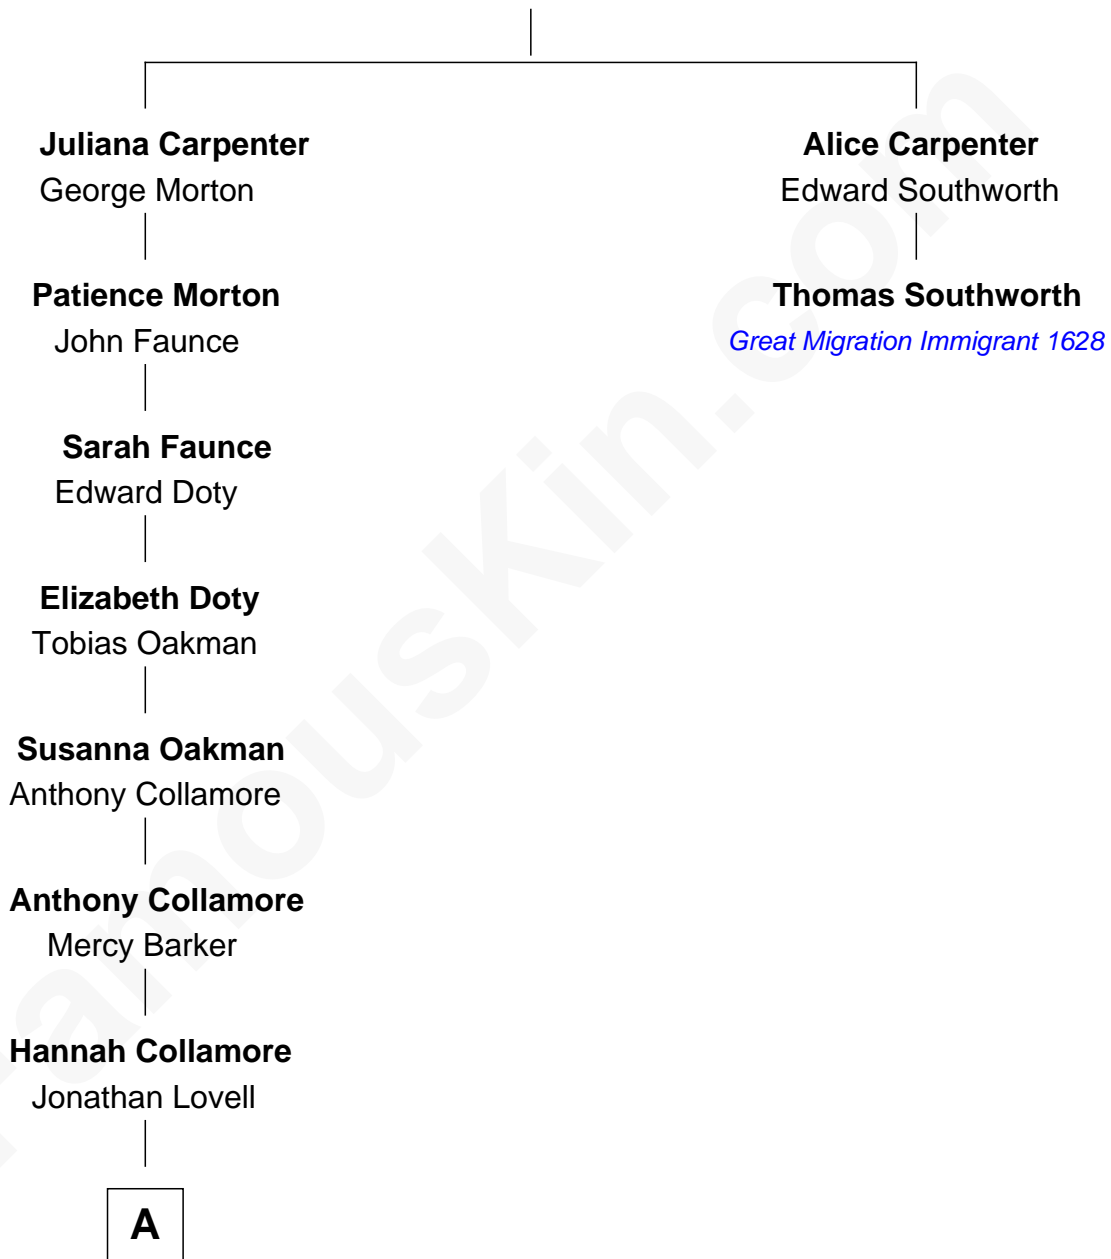

FamousKin.com Relationship Chart of Bill Gates

Founder of Microsoft

1st cousin 12 times removed of

Thomas Southworth

(c1617-1669) Great Migration Immigrant 1628

Alexander Carpenter

A

Abigail Lovell
James Thompson

Barker Lovell Thompson
Caroline M. - - - - -

Isabella A. Thompson
Oscar Rodman Oakley

Belle Oakley
James W. Maxwell

James Willard Maxwell
Adelle Thompson

Mary A. Maxwell
William Henry Gates

Bill Gates
Founder of Microsoft

FamousKin.com