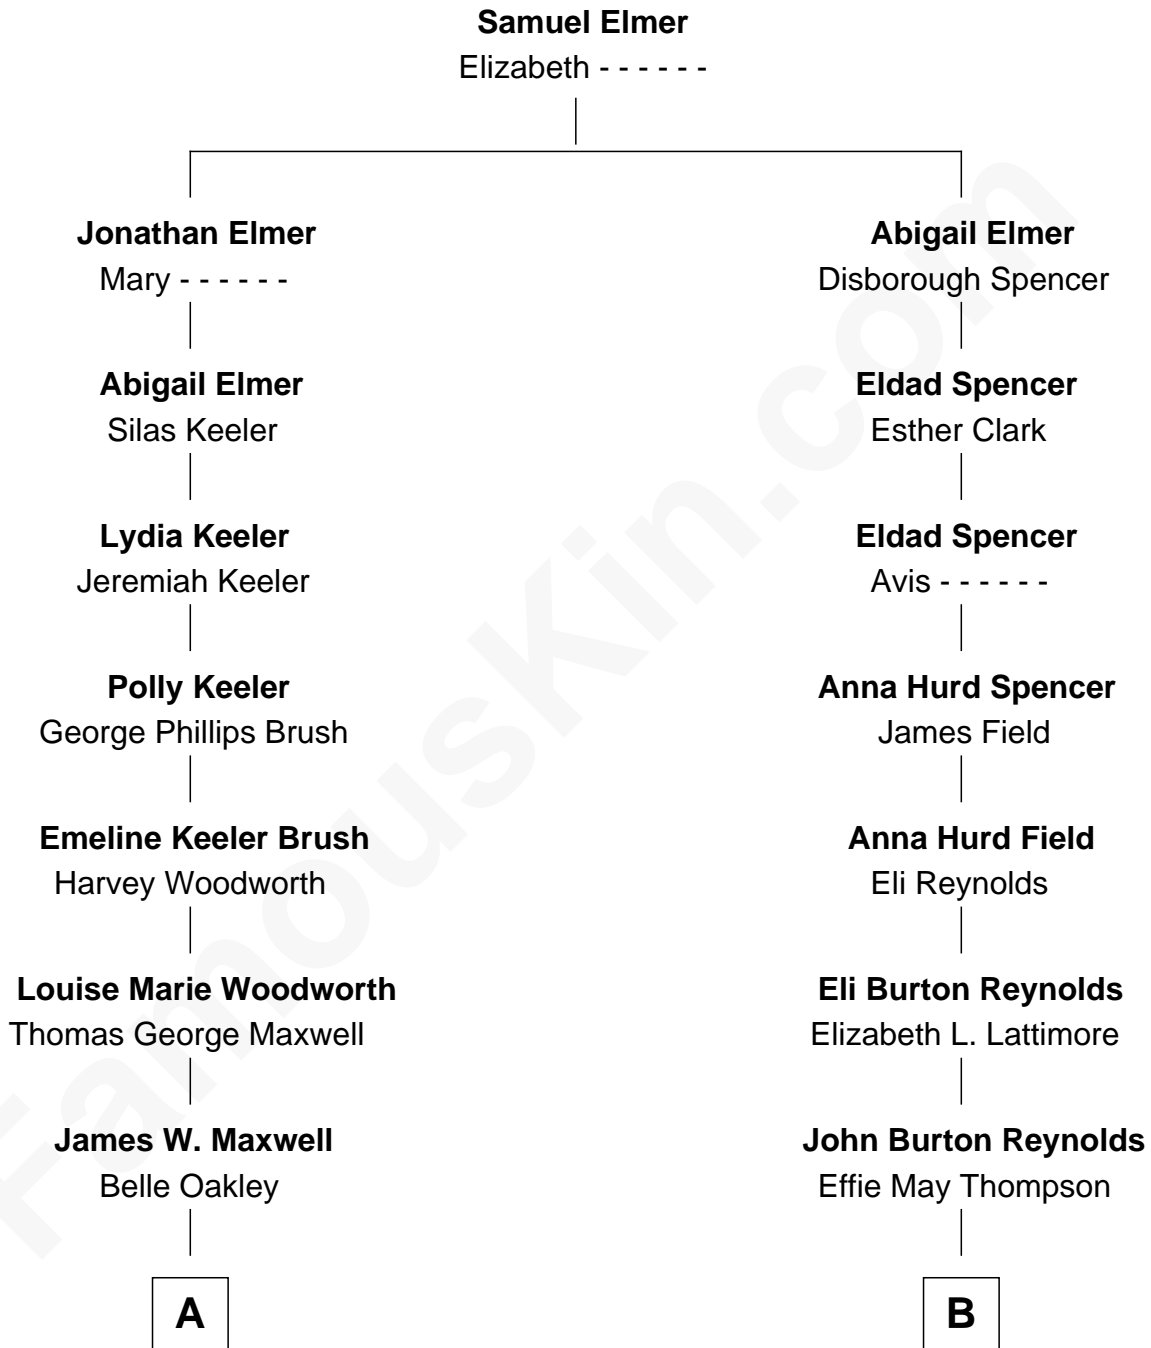

FamousKin.com Relationship Chart of

Bill Gates

Founder of Microsoft

8th cousin 1 time removed of

Burt Reynolds

Movie Actor

FamousKin.com