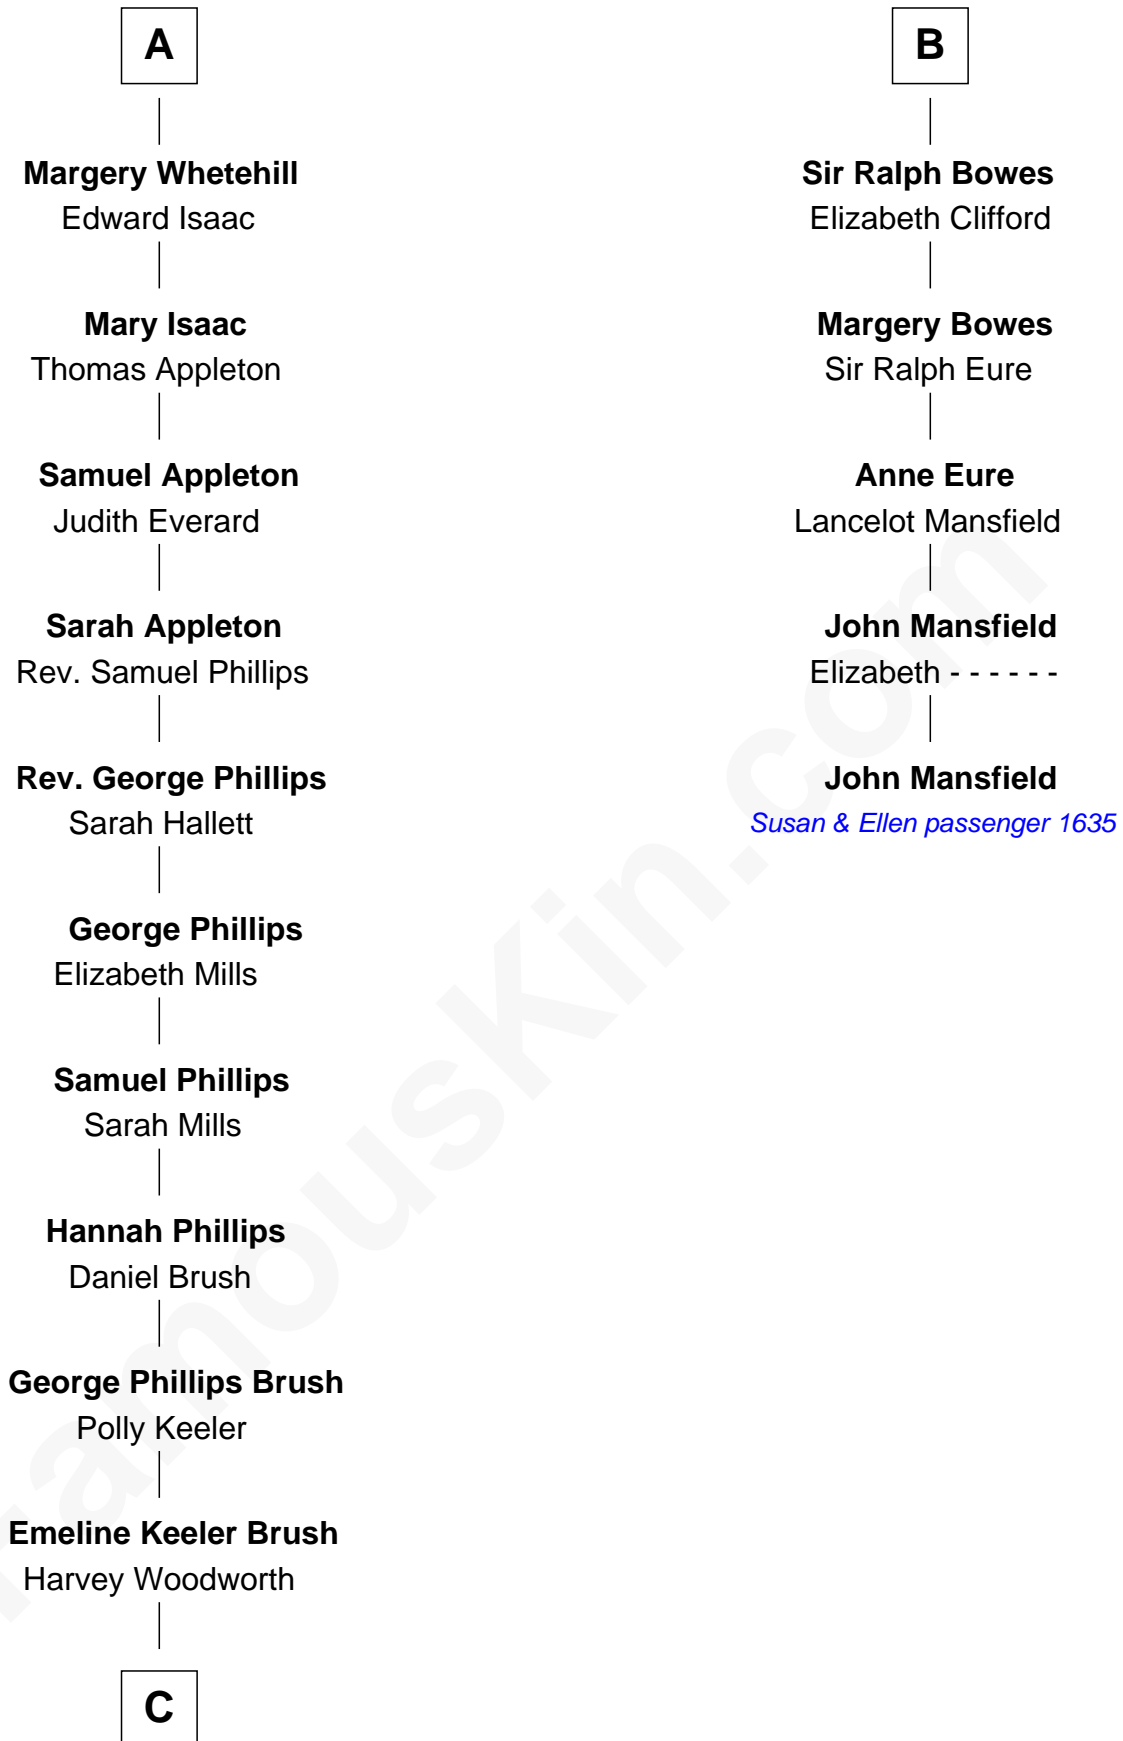

FamousKin.com

Relationship Chart of

Bill Gates

Founder of Microsoft

11th cousin 10 times removed of

John Mansfield

(c1601 - 1674) Susan & Ellen passenger 1635

C

—
Louise Marie Woodworth

Thomas George Maxwell

—
James W. Maxwell

Belle Oakley

—
James Willard Maxwell

Adelle Thompson

—
Mary A. Maxwell

William Henry Gates