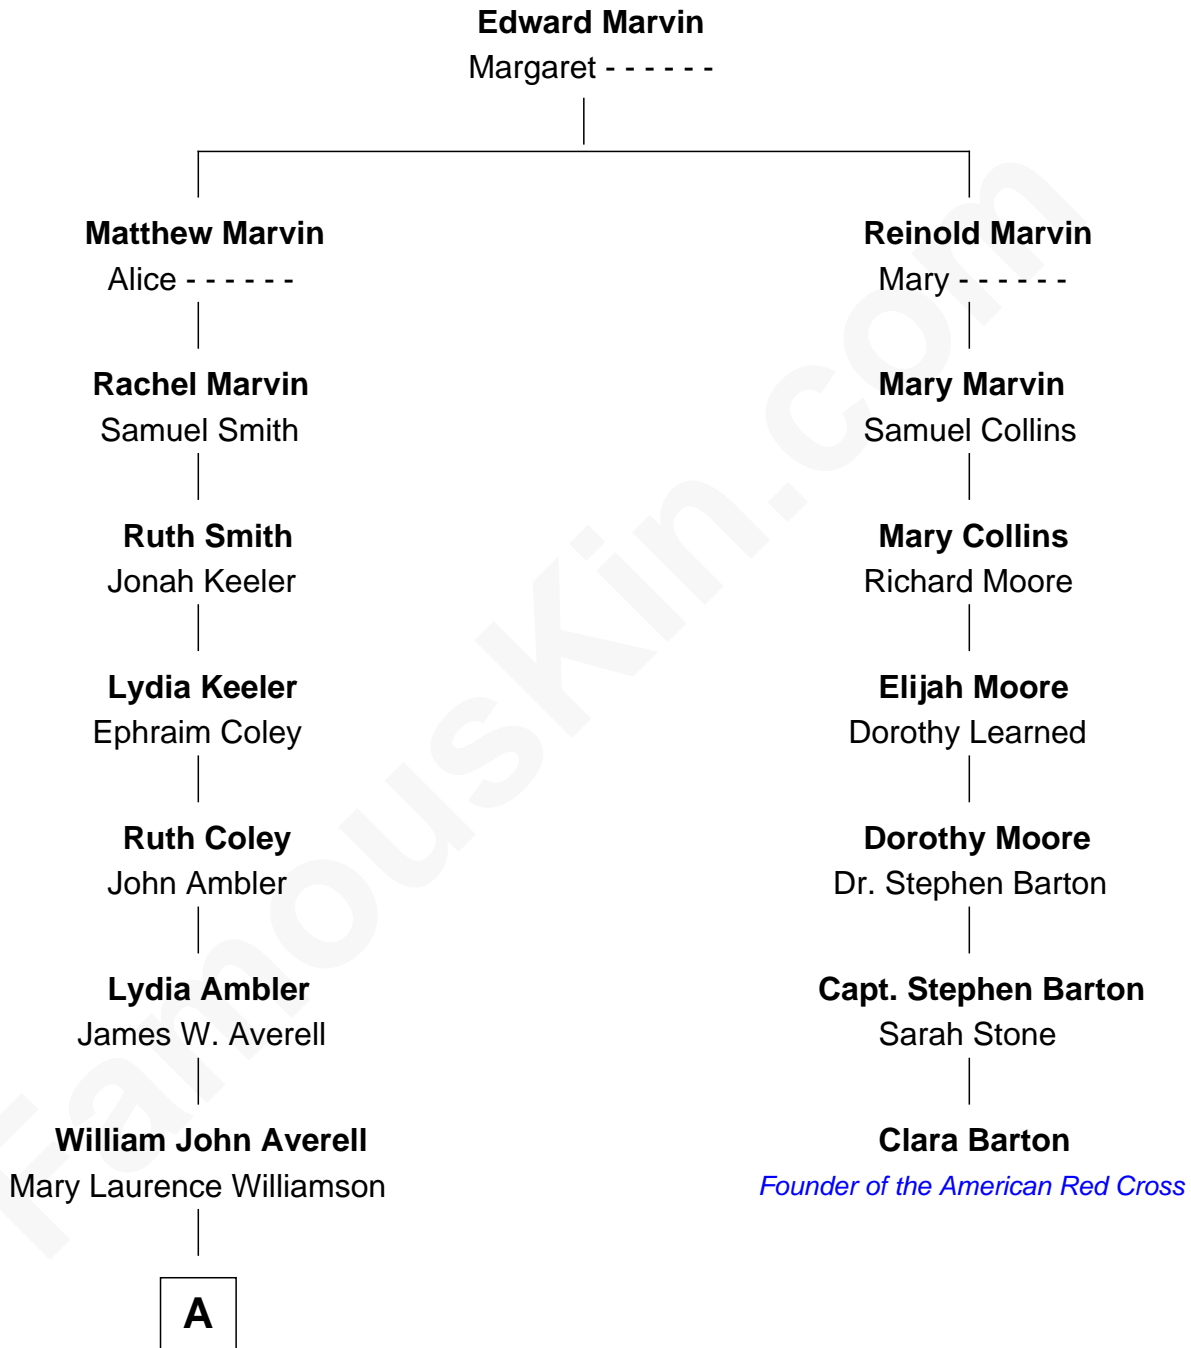

FamousKin.com Relationship Chart of

Averell Harriman

48th Governor of New York

6th cousin 2 times removed of

Clara Barton

Founder of the American Red Cross

A

|
Mary Williamson Averell

Edward Henry Harriman

|
Averell Harriman

48th Governor of New York

FamousKin.com