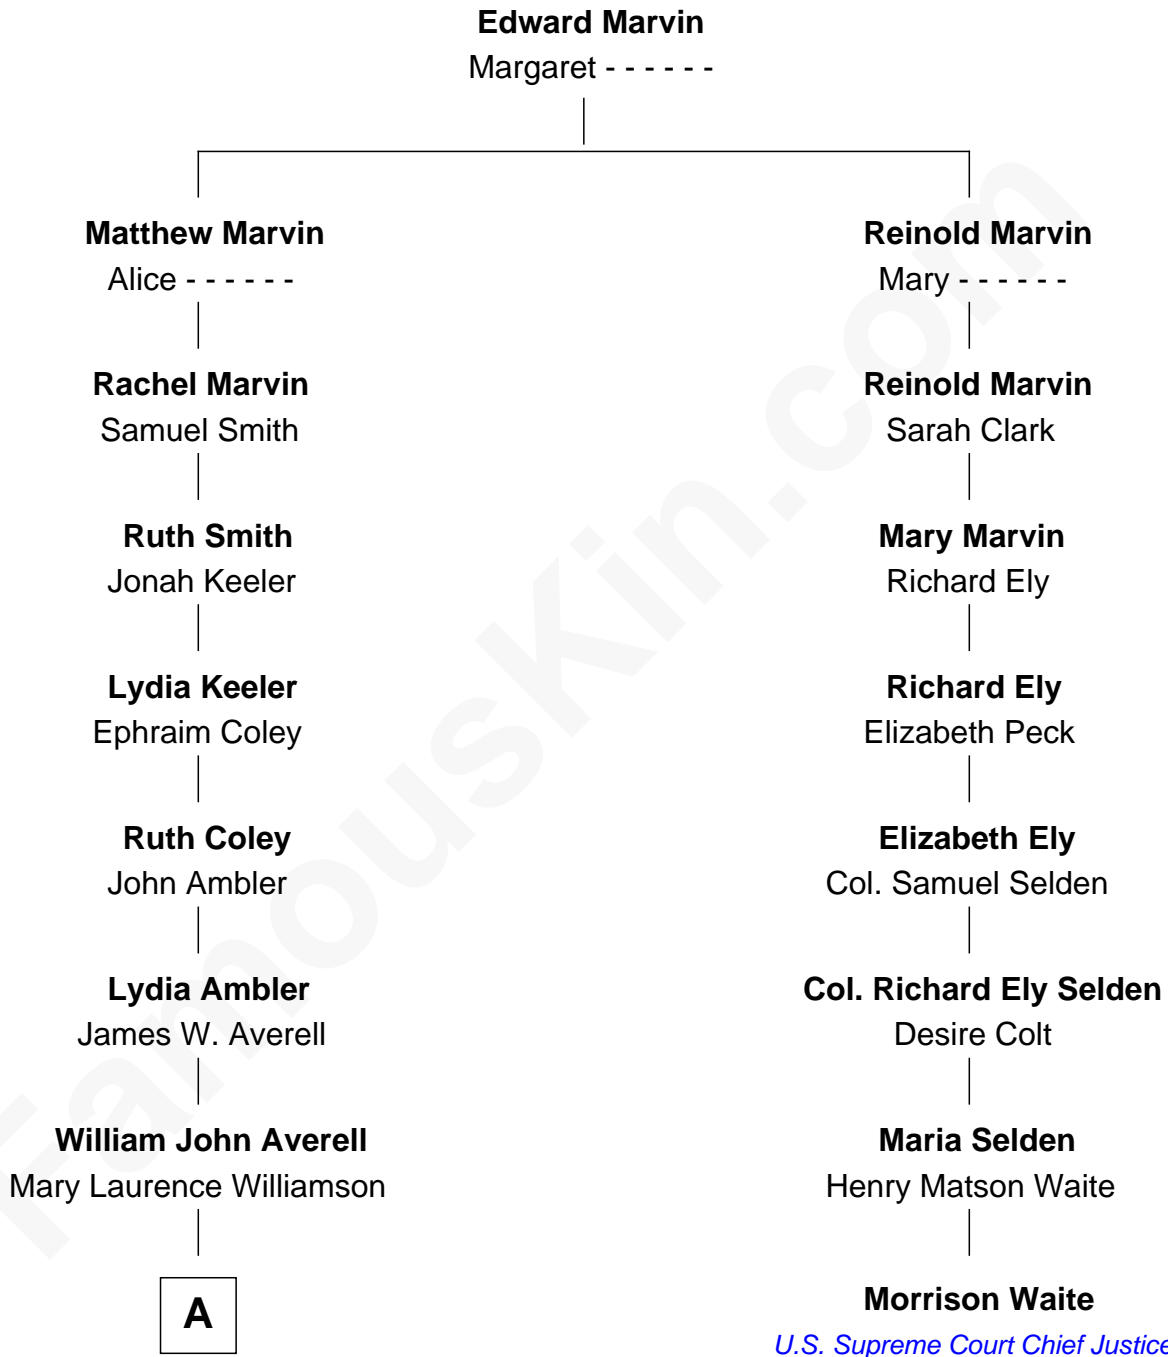

FamousKin.com Relationship Chart of

Averell Harriman

48th Governor of New York

7th cousin 1 time removed of

Morrison Waite

7th Chief Justice of the U.S. Supreme Court

A

|
Mary Williamson Averell

Edward Henry Harriman

|
Averell Harriman

48th Governor of New York

FamousKin.com