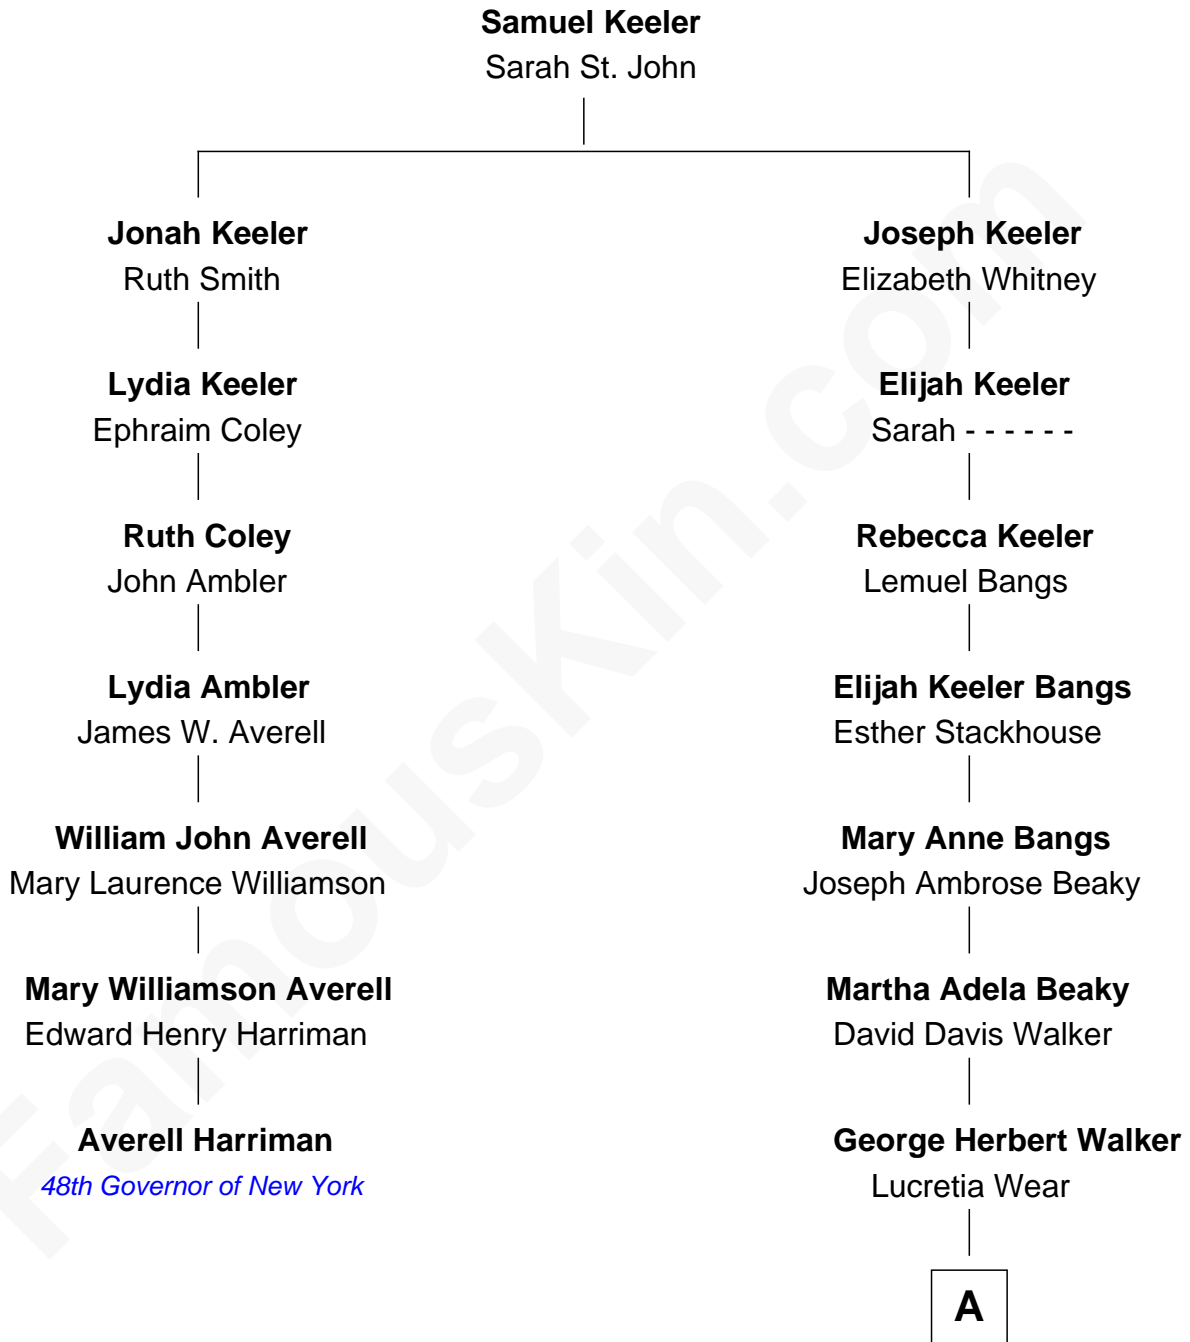

FamousKin.com

Relationship Chart of

Averell Harriman

48th Governor of New York

6th cousin 3 times removed of

Jonathan Bush

Co-founder and CEO of athenahealth

A

—
Dorothy Wear Walker
Prescott Sheldon Bush

—
Jonathan James Bush
Josephine Colwell Bradley

—
Jonathan Bush
Co-founder and CEO of athenahealth

FamousKin.com