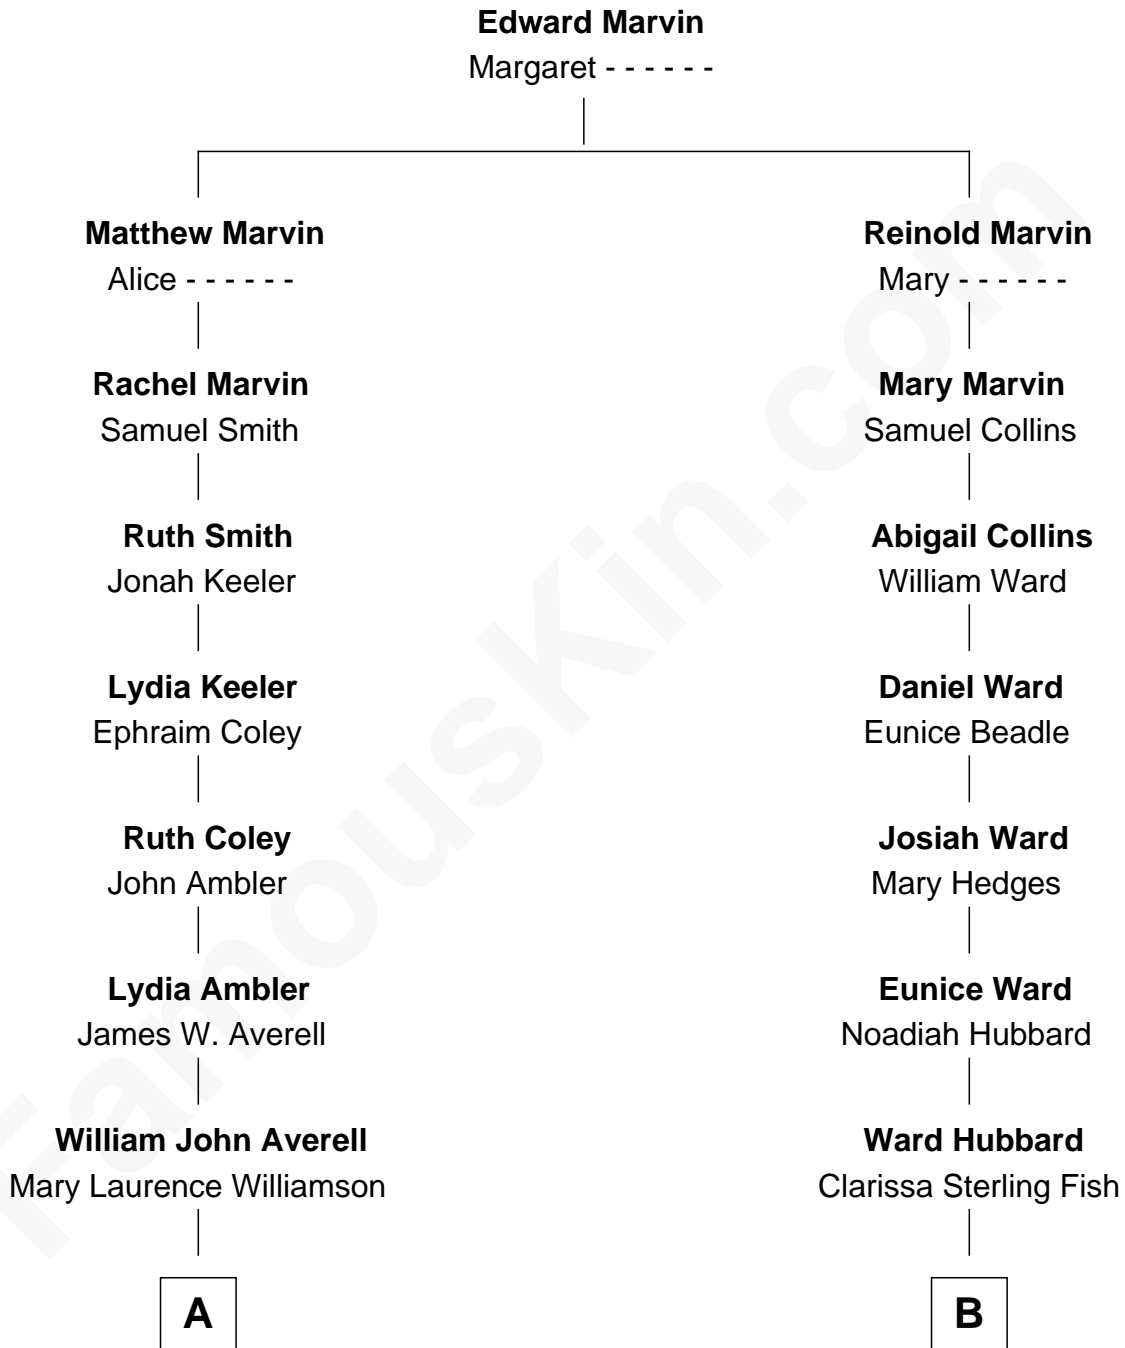

FamousKin.com Relationship Chart of

Averell Harriman

48th Governor of New York

8th cousin 4 times removed of

Billie Eilish

Singer and Songwriter

A

Mary Williamson Averell

Edward Henry Harriman

Averell Harriman

48th Governor of New York

B

Ellen Sterling Hubbard

William Lyle Bones

Emma Sterling Bones

Medad Elisha Stone