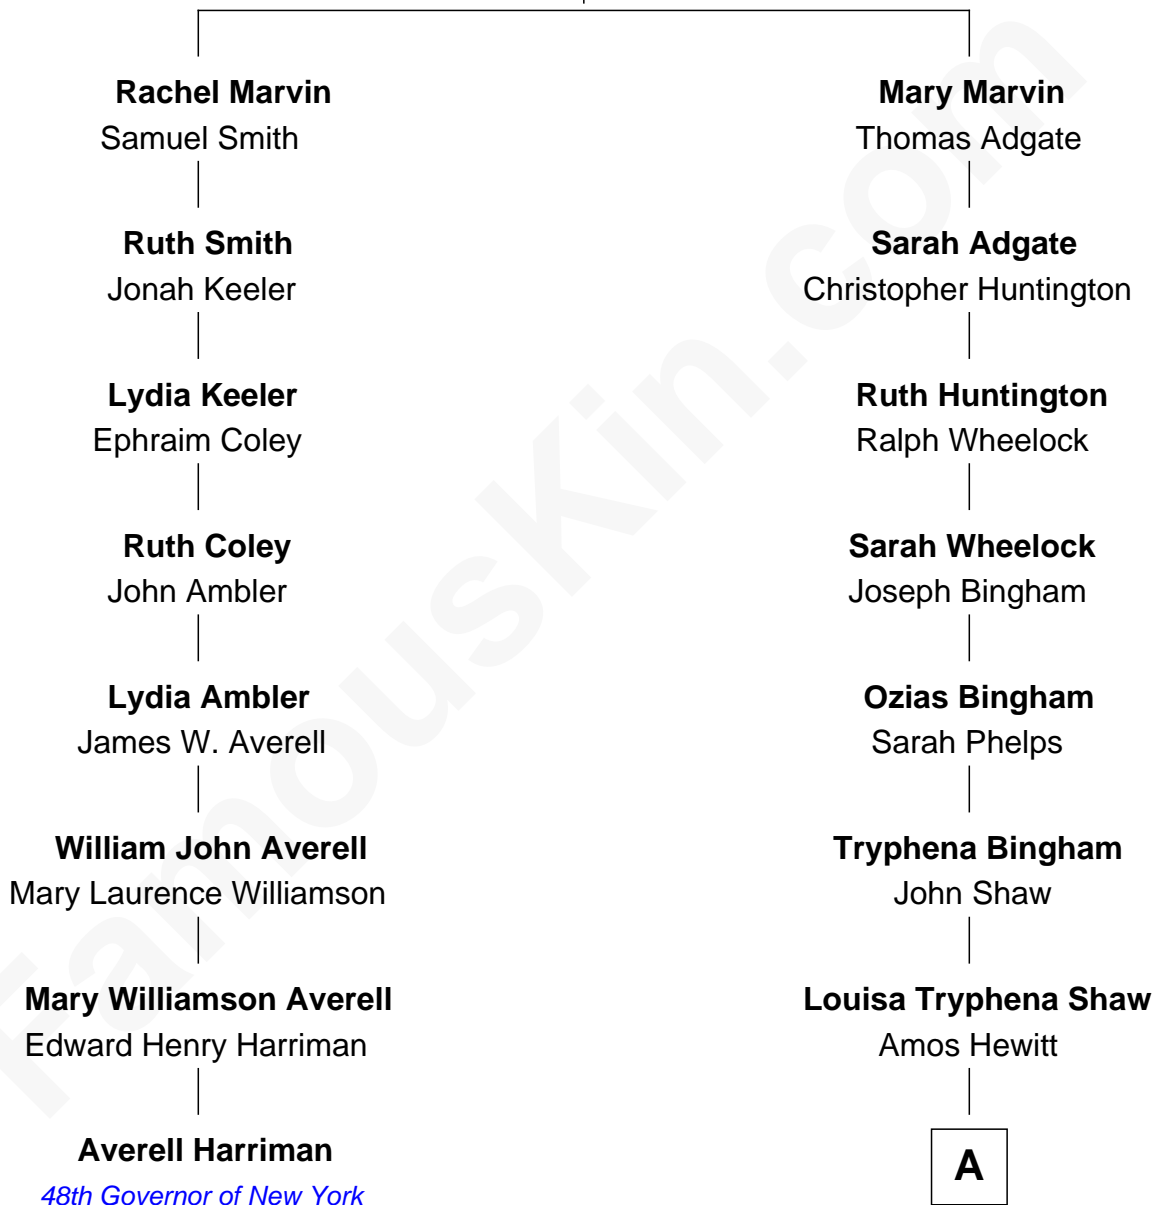

FamousKin.com Relationship Chart of

Averell Harriman

48th Governor of New York

7th cousin 5 times removed of

Rainn Wilson

TV and Movie Actor

Matthew Marvin

*with wife
Alice - - - - -*

*with wife
Elizabeth - - - - -*

A

Mary Louisa Hewitt

Emery J. Mosher

Charles E. Mosher

Susanna Jane Garrison

Edna Lora Mosher

Theodore Orick Whitman