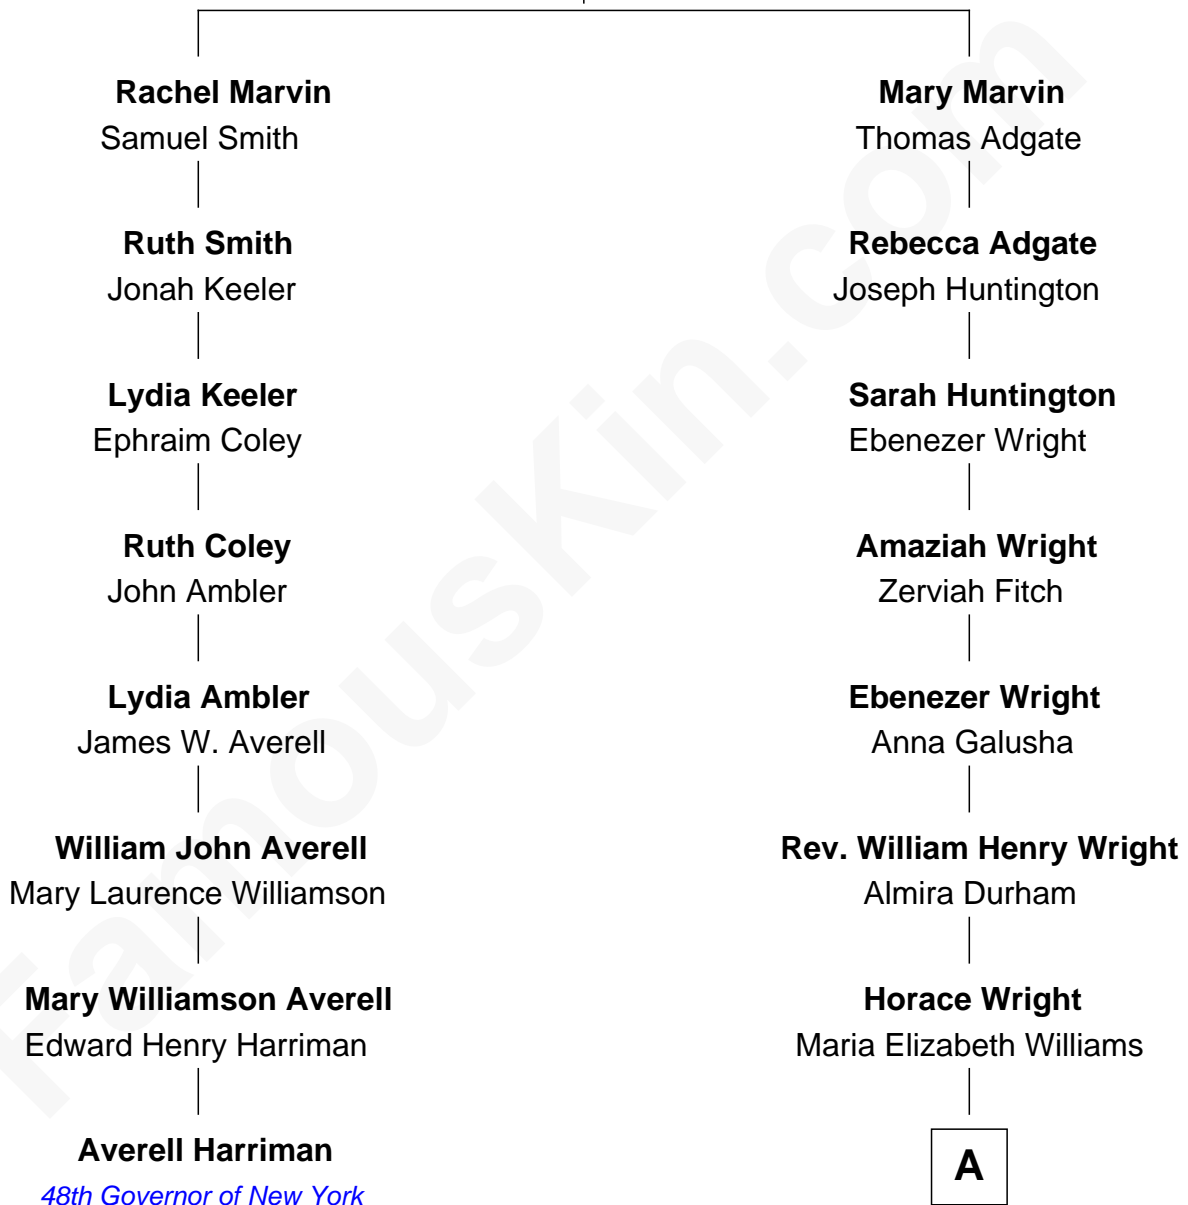

FamousKin.com Relationship Chart of

Averell Harriman

48th Governor of New York

7th cousin 1 time removed of

James B. A. Robertson

4th Governor of Oklahoma

Matthew Marvin

*with wife
Alice - - - - -*

*with wife
Elizabeth - - - - -*

A

Clarissa Martha Wright
James Brooks Ayers Robertson

James B. A. Robertson
4th Governor of Oklahoma

FamousKin.com