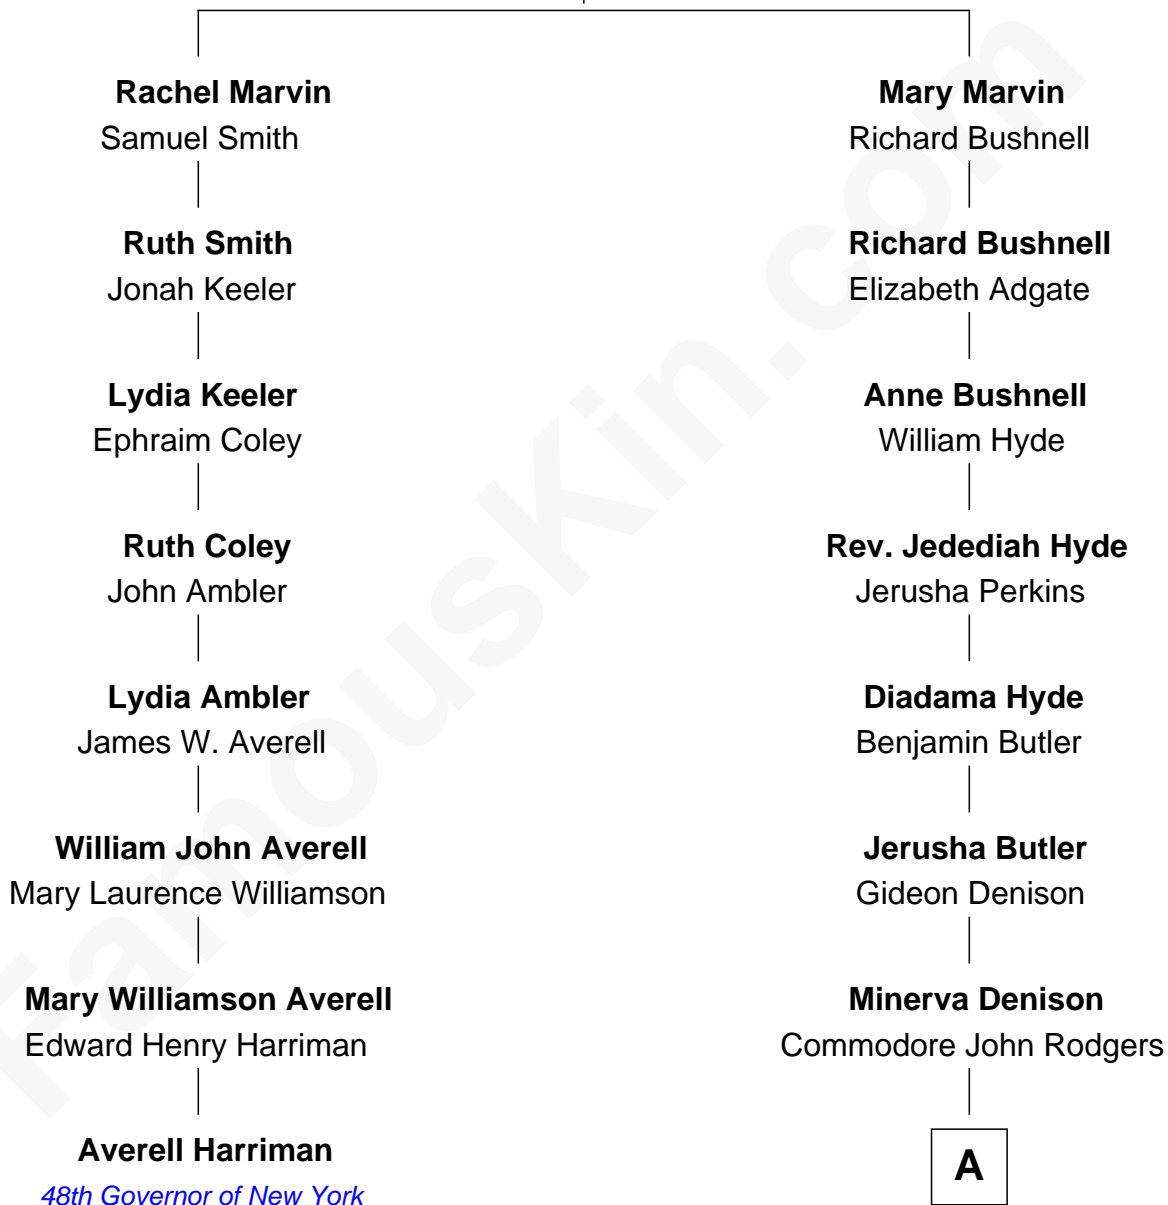

FamousKin.com Relationship Chart of

Averell Harriman

48th Governor of New York

7th cousin 5 times removed of

Parker Stevenson

TV and Movie Actor

Matthew Marvin

*with wife
Alice - - - - -*

*with wife
Elizabeth - - - - -*

A

—
Louisa Rodgers

Maj. Gen. Montgomery Cunningham Meigs

—
Mary Montgomery Meigs

Col. Joseph Hancock Taylor

—
Evelyn Taylor

Eli Kirk Price