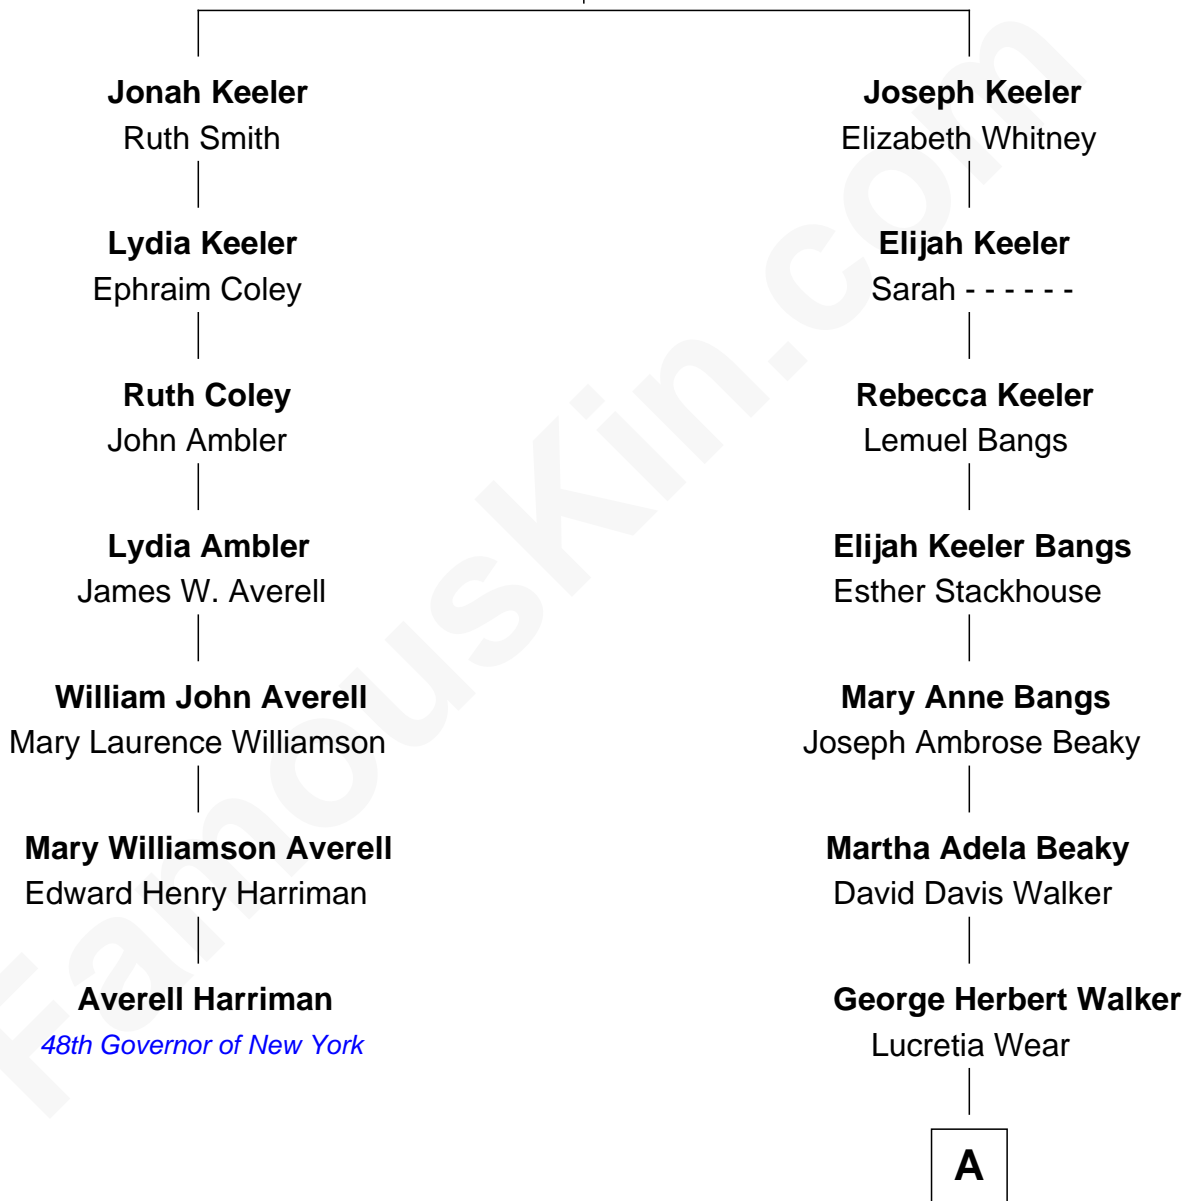

FamousKin.com Relationship Chart of

Averell Harriman

48th Governor of New York

6th cousin 2 times removed of

George H. W. Bush

41st U.S. President

Samuel Keeler

Sarah St. John

A

Dorothy Wear Walker
Prescott Sheldon Bush

George H. W. Bush
41st U.S. President

FamousKin.com