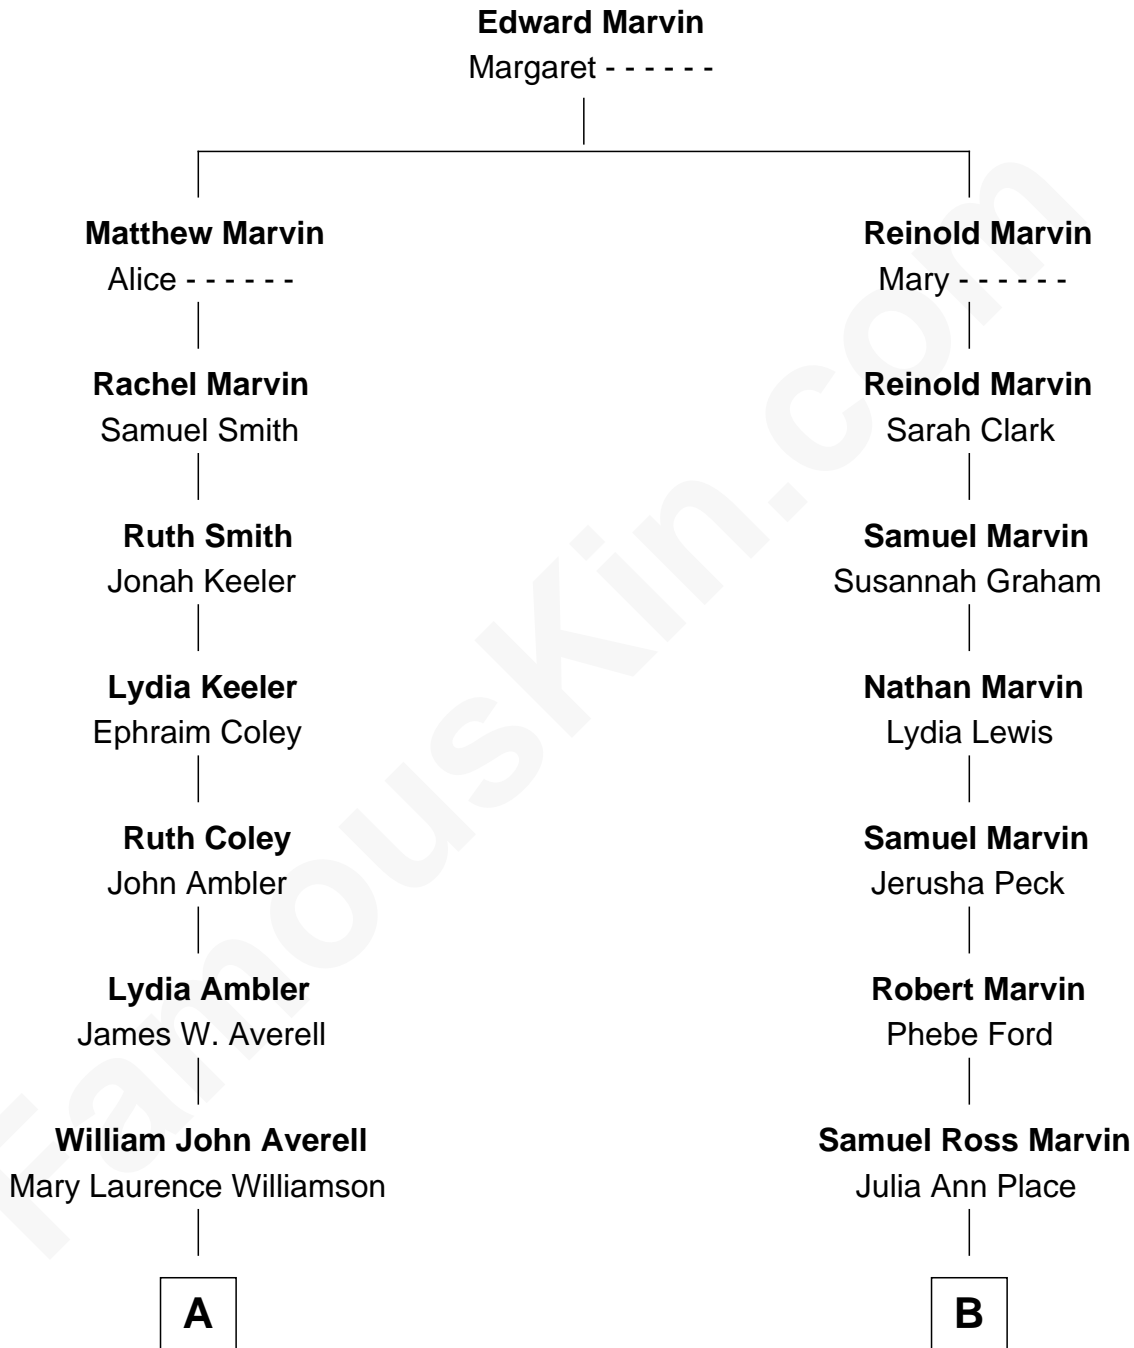

FamousKin.com

Relationship Chart of

Averell Harriman

48th Governor of New York

8th cousin 2 times removed of

Barbara (Pierce) Bush

First Lady of President George H.W. Bush

A

Mary Williamson Averell

Edward Henry Harriman

Averell Harriman

48th Governor of New York

B

Jerome Place Marvin

Martha Ann Stokes

Mabel Marvin

Scott Pierce

Marvin Pierce

Pauline Robinson

Barbara (Pierce) Bush

First Lady of George H.W. Bush

FamousKin.com