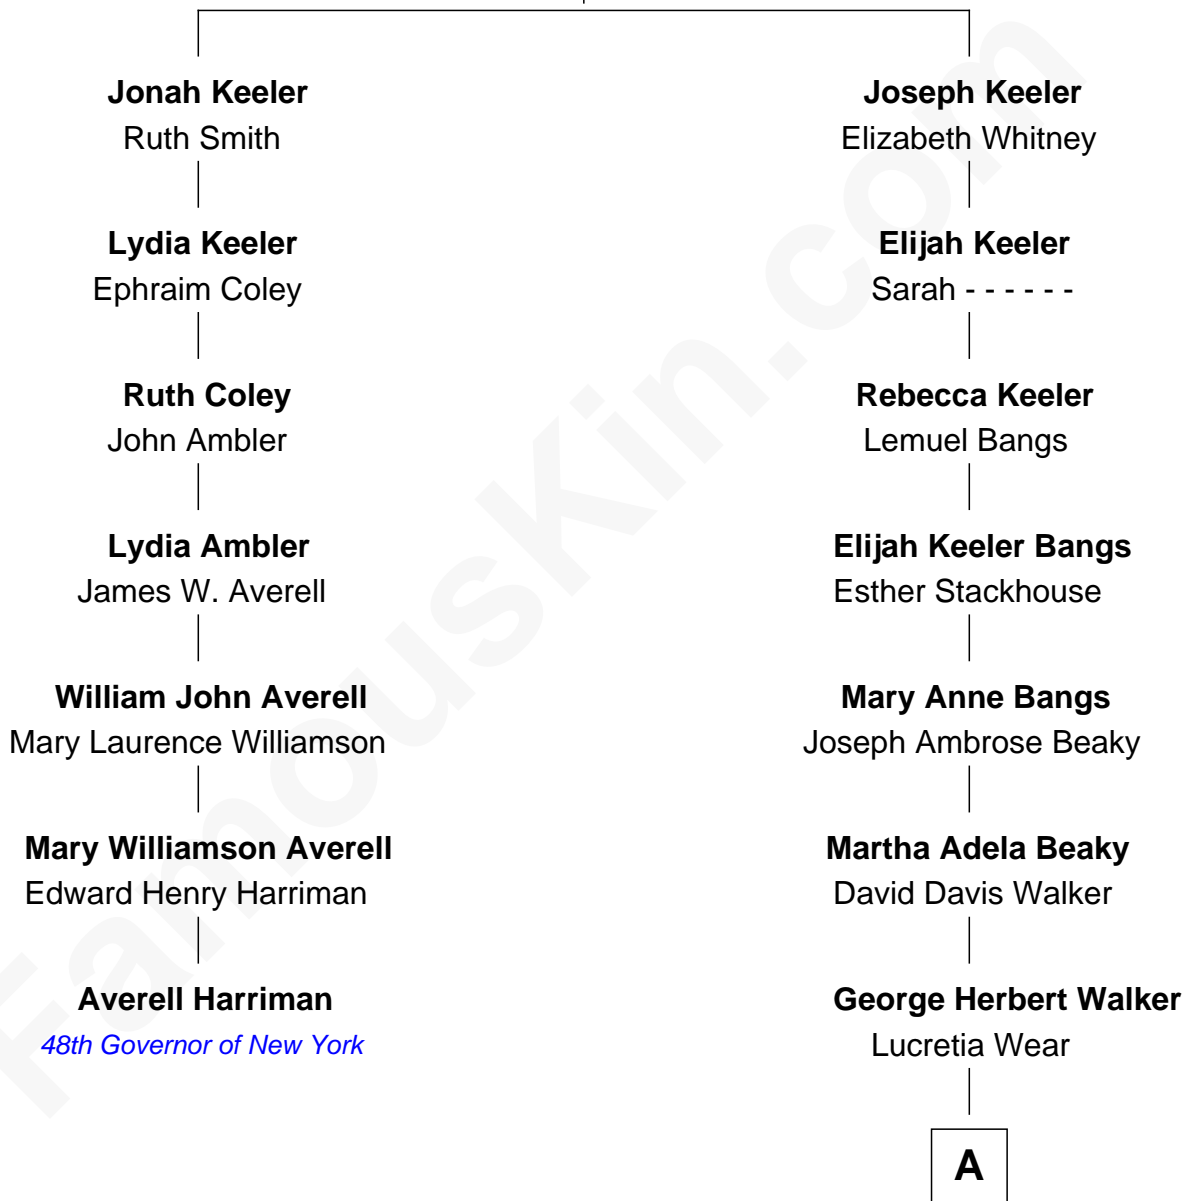

FamousKin.com Relationship Chart of

Averell Harriman

48th Governor of New York

6th cousin 3 times removed of

George W. Bush

43rd U.S. President

Samuel Keeler

Sarah St. John

A

Dorothy Wear Walker
Prescott Sheldon Bush

George Herbert Walker Bush
Barbara Pierce

George W. Bush
43rd U.S. President

FamousKin.com