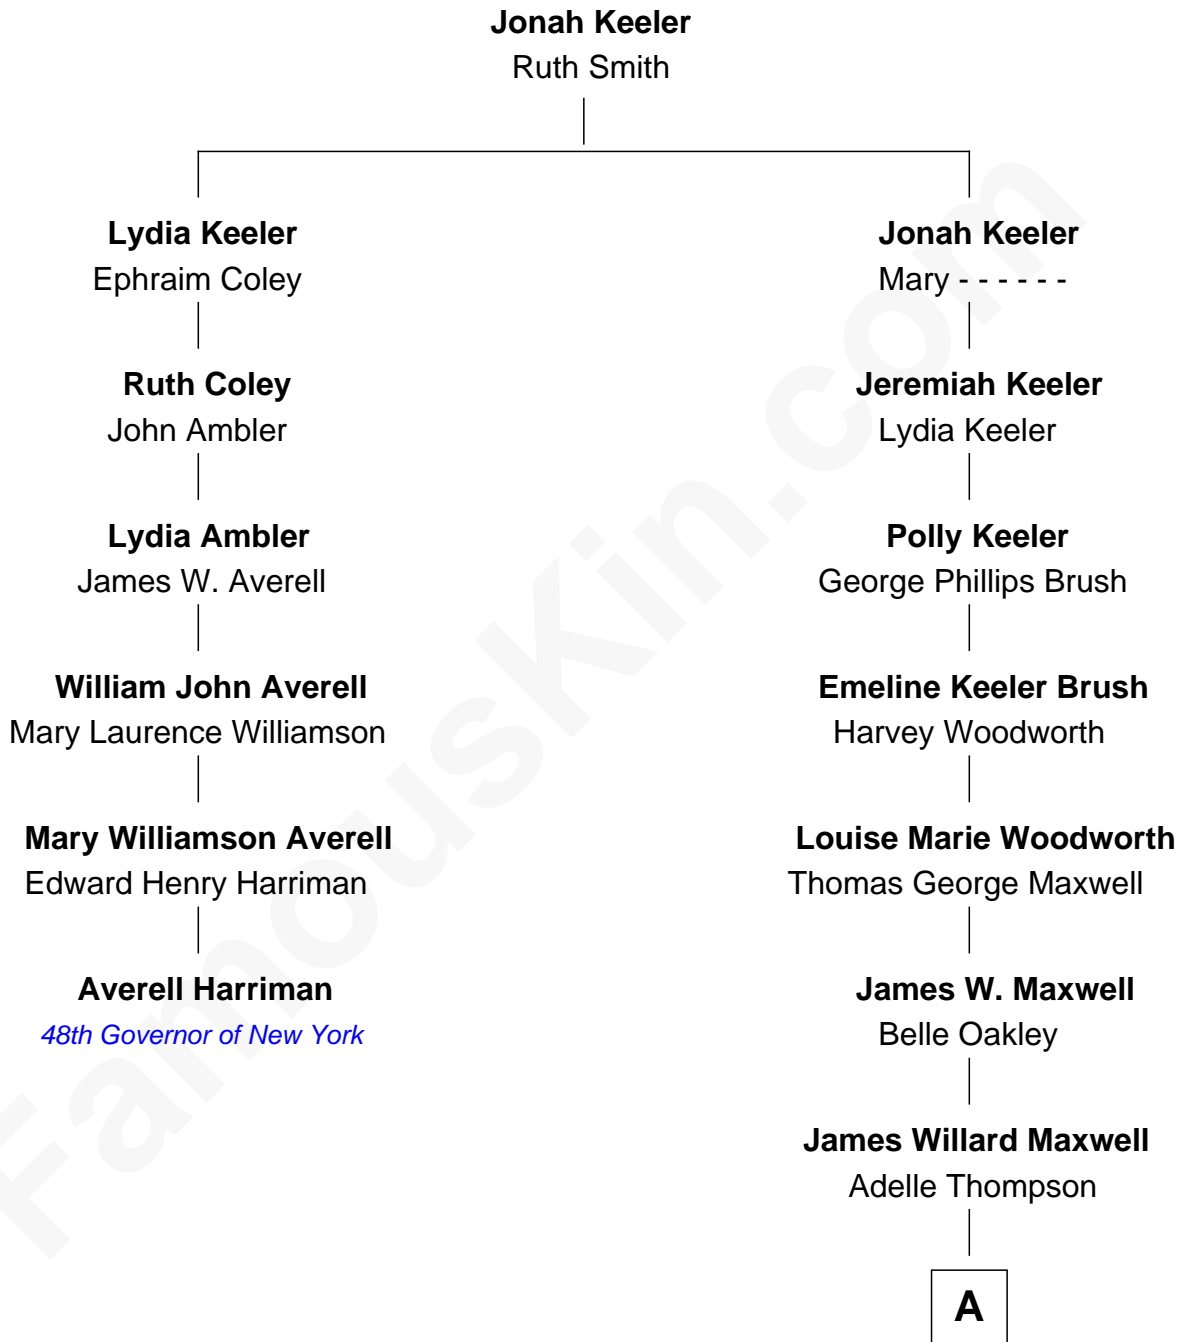

# FamousKin.com Relationship Chart of

**Averell Harriman**

*48th Governor of New York*

5th cousin 3 times removed of

**Bill Gates**

*Founder of Microsoft*

A

Mary A. Maxwell  
William Henry Gates

Bill Gates  
*Founder of Microsoft*

FamousKin.com