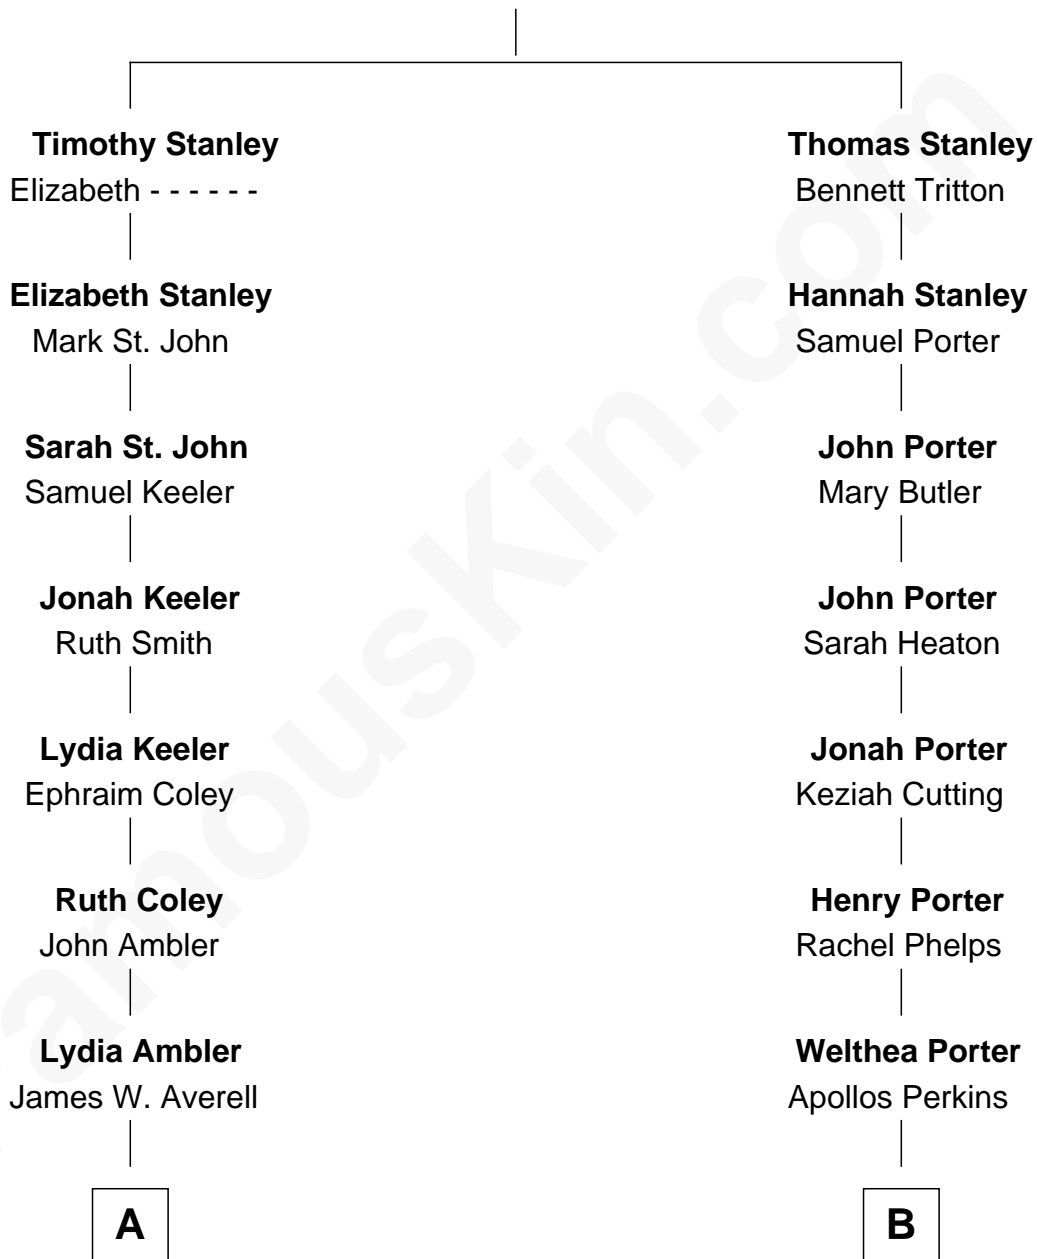

# FamousKin.com Relationship Chart of

**Averell Harriman**

*48th Governor of New York*

9th cousin 1 time removed of

**Anthony Perkins**

*Movie Actor*

**Robert Stanley**

**A**

**William John Averell**  
Mary Laurence Williamson

**Mary Williamson Averell**  
Edward Henry Harriman

**Averell Harriman**  
*48th Governor of New York*

**B**

**Dr. Henry Phelps Perkins**  
Stella Lucretia Burnham

**Henry Phelps Perkins**  
Helen Virginia Anthony

**Osgood Perkins**  
Janet Esselstyn Rane

**Anthony Perkins**  
*Movie Actor*

FamousKin.com