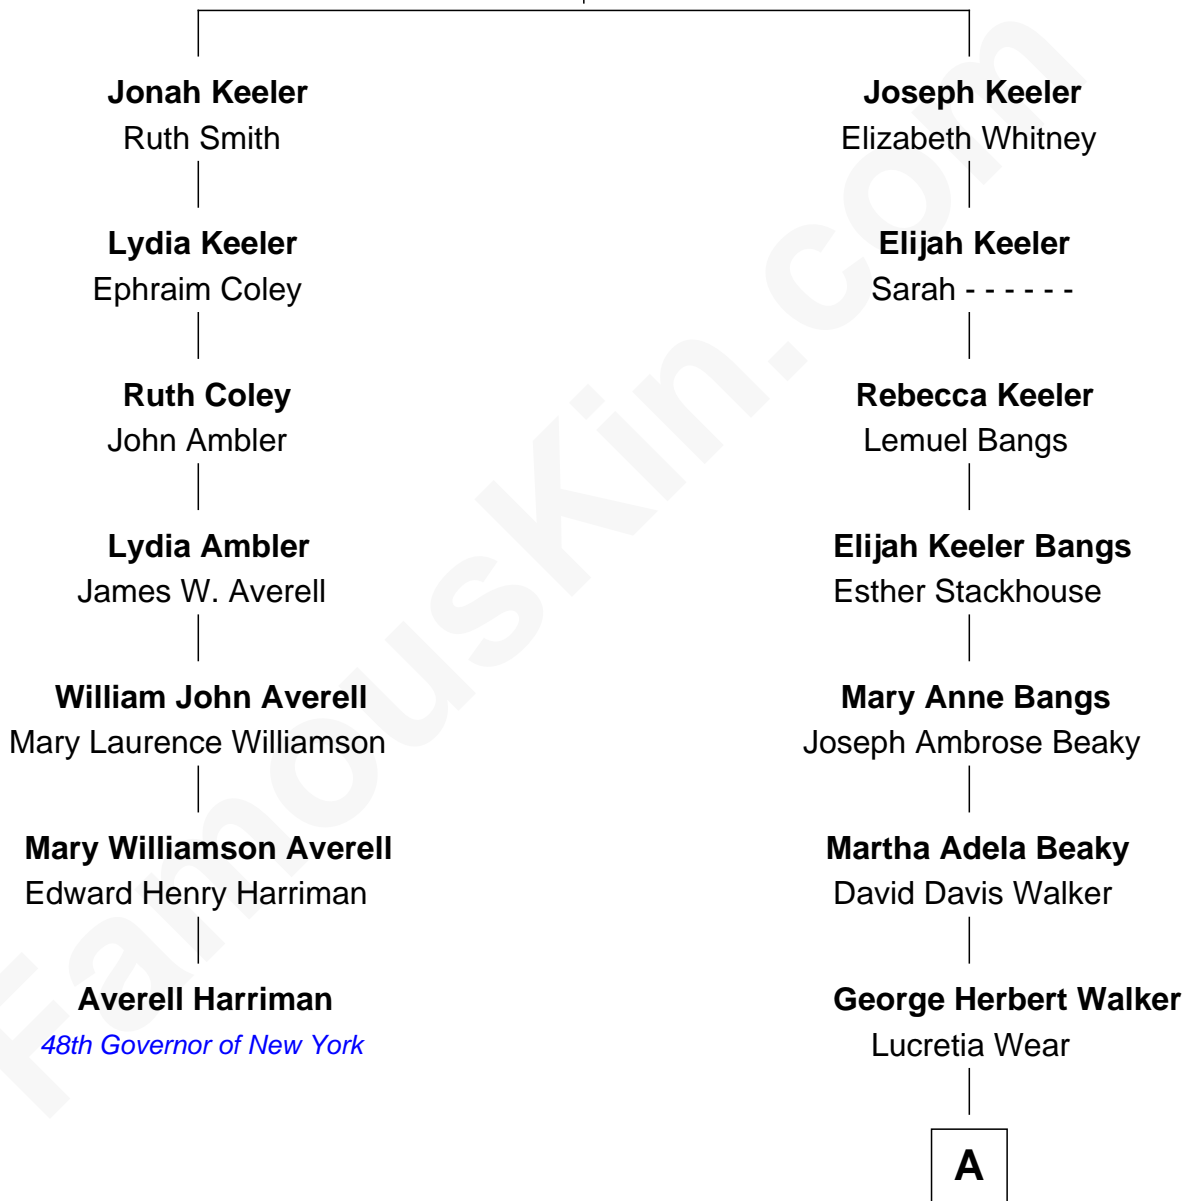

FamousKin.com Relationship Chart of

Averell Harriman

48th Governor of New York

6th cousin 3 times removed of

Jeb Bush

43rd Governor of Florida

Samuel Keeler

Sarah St. John

A

Dorothy Wear Walker
Prescott Sheldon Bush

George Herbert Walker Bush
Barbara Pierce

Jeb Bush
43rd Governor of Florida

FamousKin.com