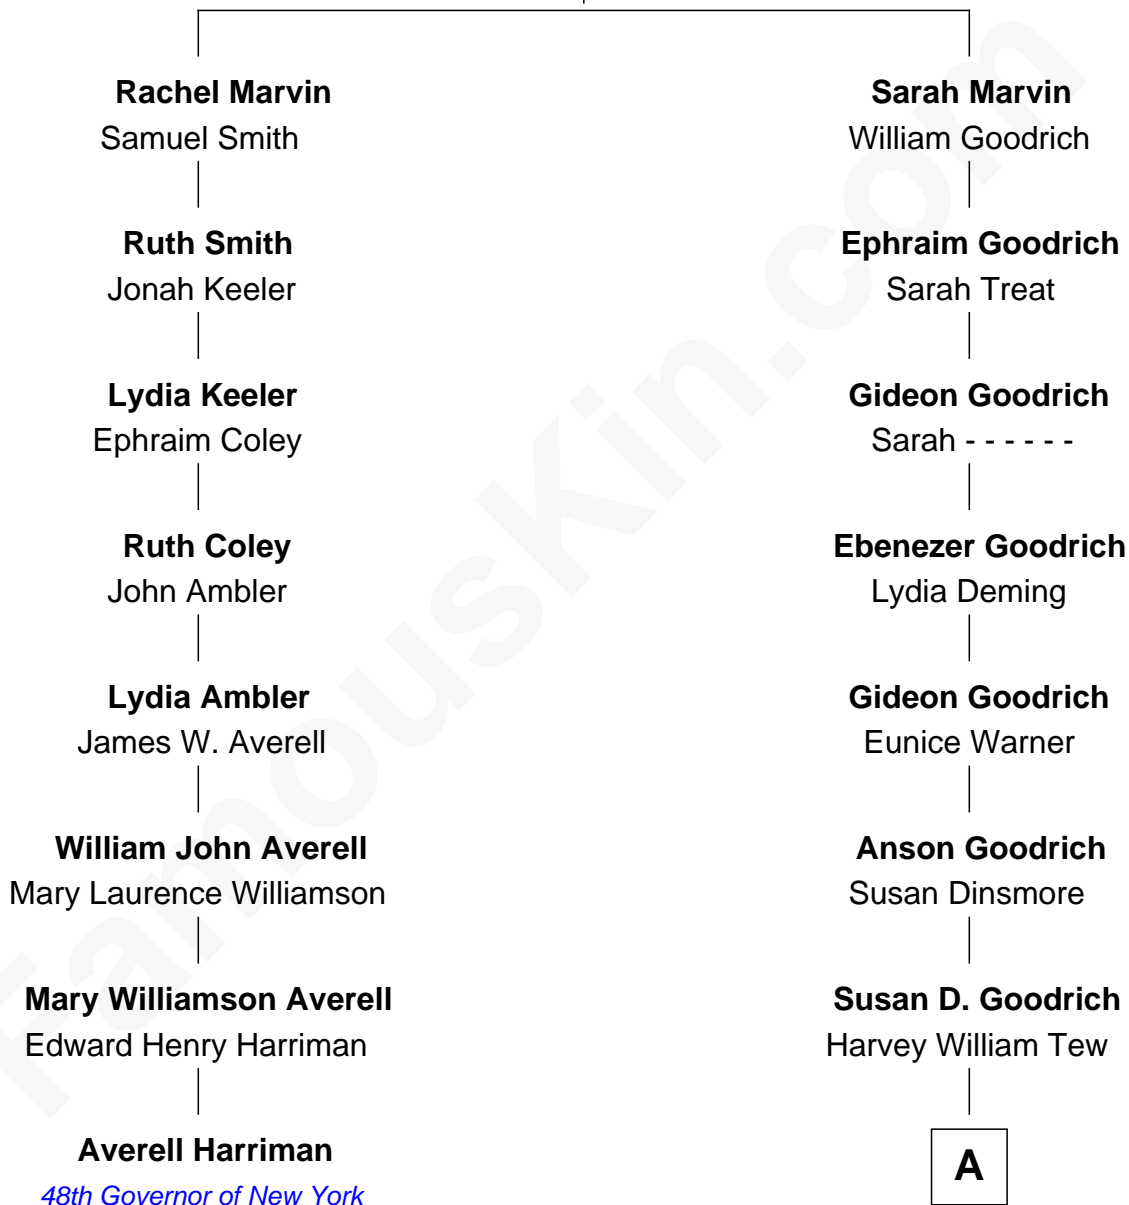

FamousKin.com Relationship Chart of

Averell Harriman

48th Governor of New York

7th cousin 3 times removed of

Paget Brewster

TV Actress

Matthew Marvin

*with wife
Alice - - - - -*

*with wife
Elizabeth - - - - -*

A

James Dinsmore Tew

Elinor Edith Bechtel

John Bechtel Tew

Valerie Hathaway

Hathaway Tew

Galen Brewster

Paget Brewster

TV Actress