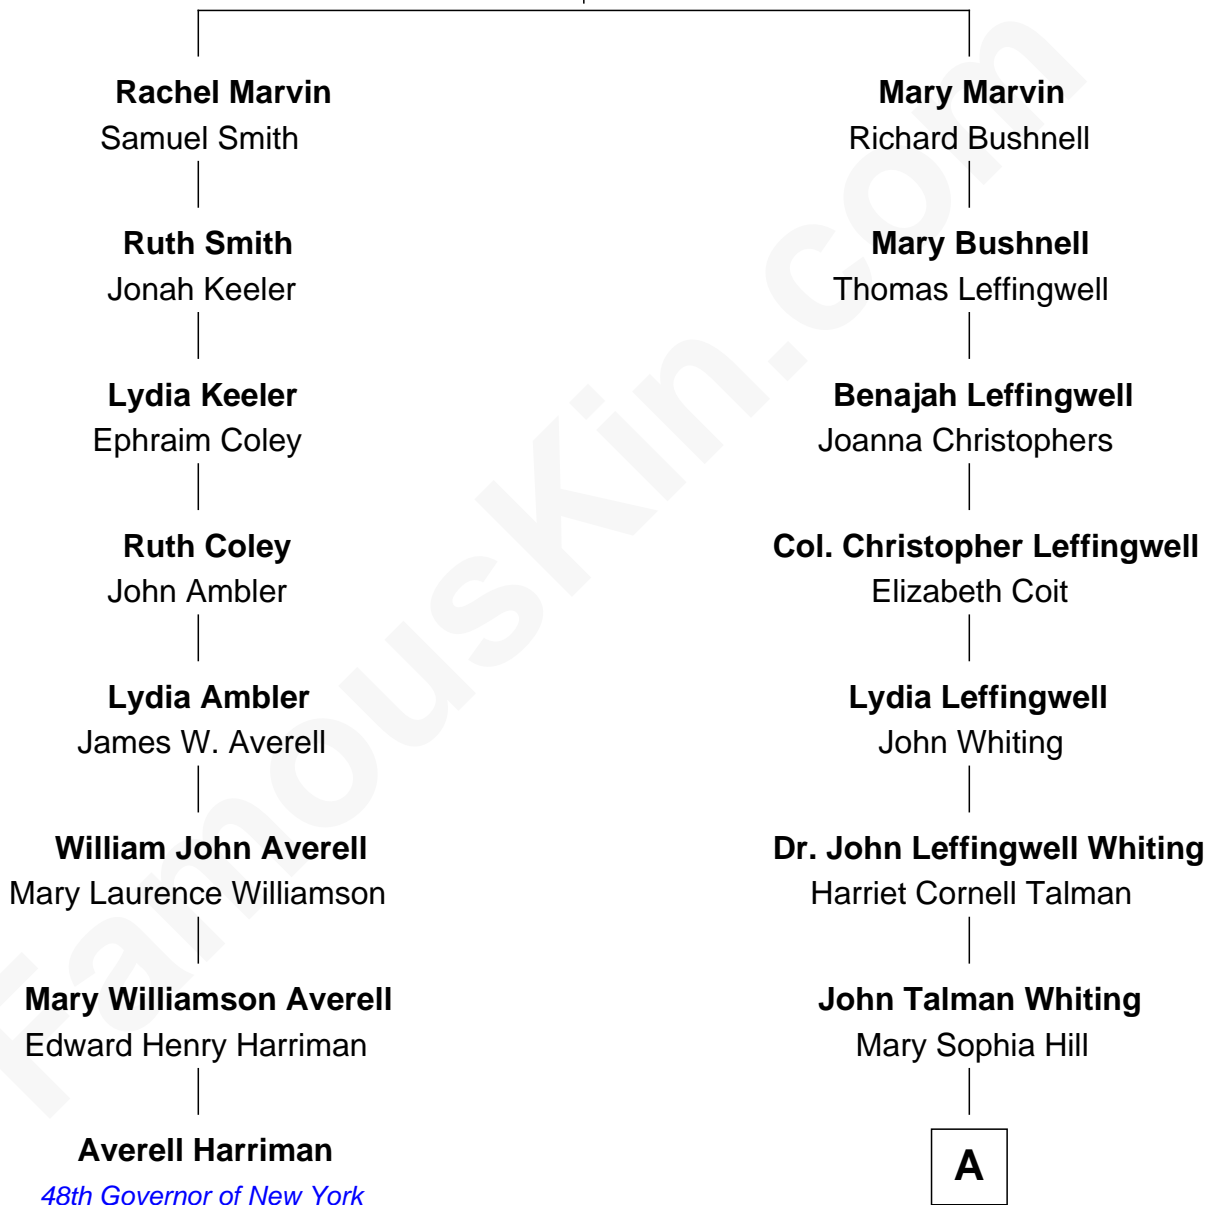

FamousKin.com Relationship Chart of

Averell Harriman

48th Governor of New York

7th cousin 3 times removed of

Adlai Stevenson III

U.S. Senator from Illinois

Matthew Marvin

*with wife
Alice - - - - -*

*with wife
Elizabeth - - - - -*

A

|
Mary DeGama Whiting

William Borden

|
John Borden

Ellen Wallace Waller

|
Ellen Borden

Adlai Ewing Stevenson

|
Adlai Stevenson III

U.S. Senator from Illinois

FamousKin.com