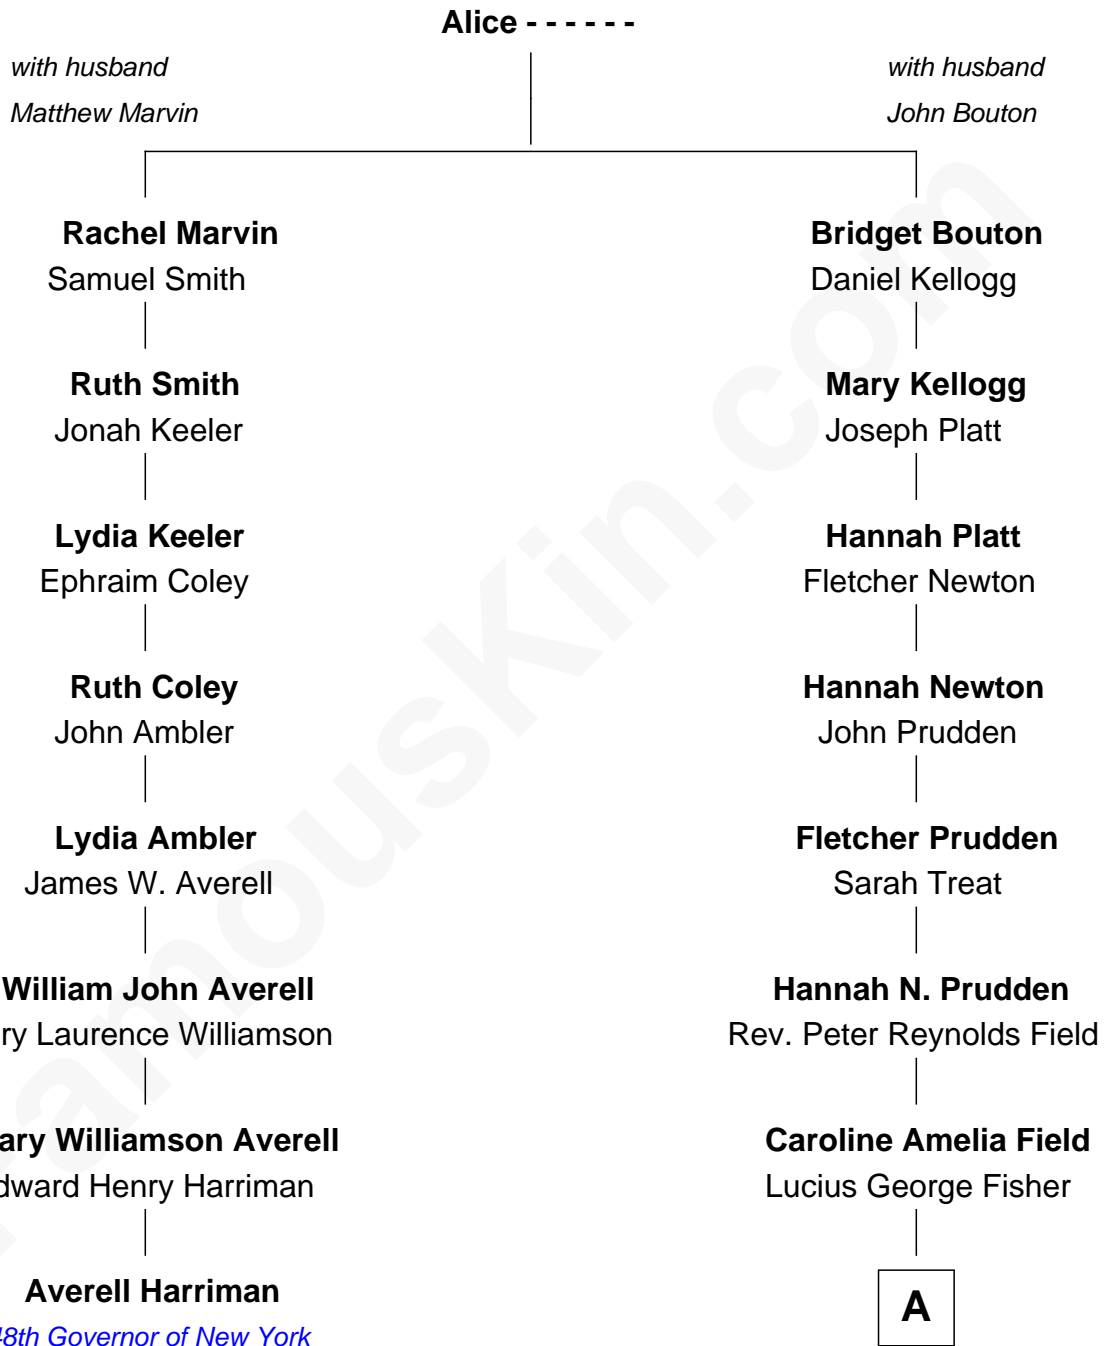

FamousKin.com

Relationship Chart of

Averell Harriman

48th Governor of New York

7th cousin 4 times removed of

Jodie Foster

Movie Actress

A

—
Lucius George Fisher

Katherine Louise Eddy

—
Alice Eddy Fisher

Alexis Caldwell Foster

—
Lucius Fisher Foster

Constance Marie Robertson

—
Lucius Fisher Foster

Evelyn Della Almond

—
Jodie Foster

Movie Actress