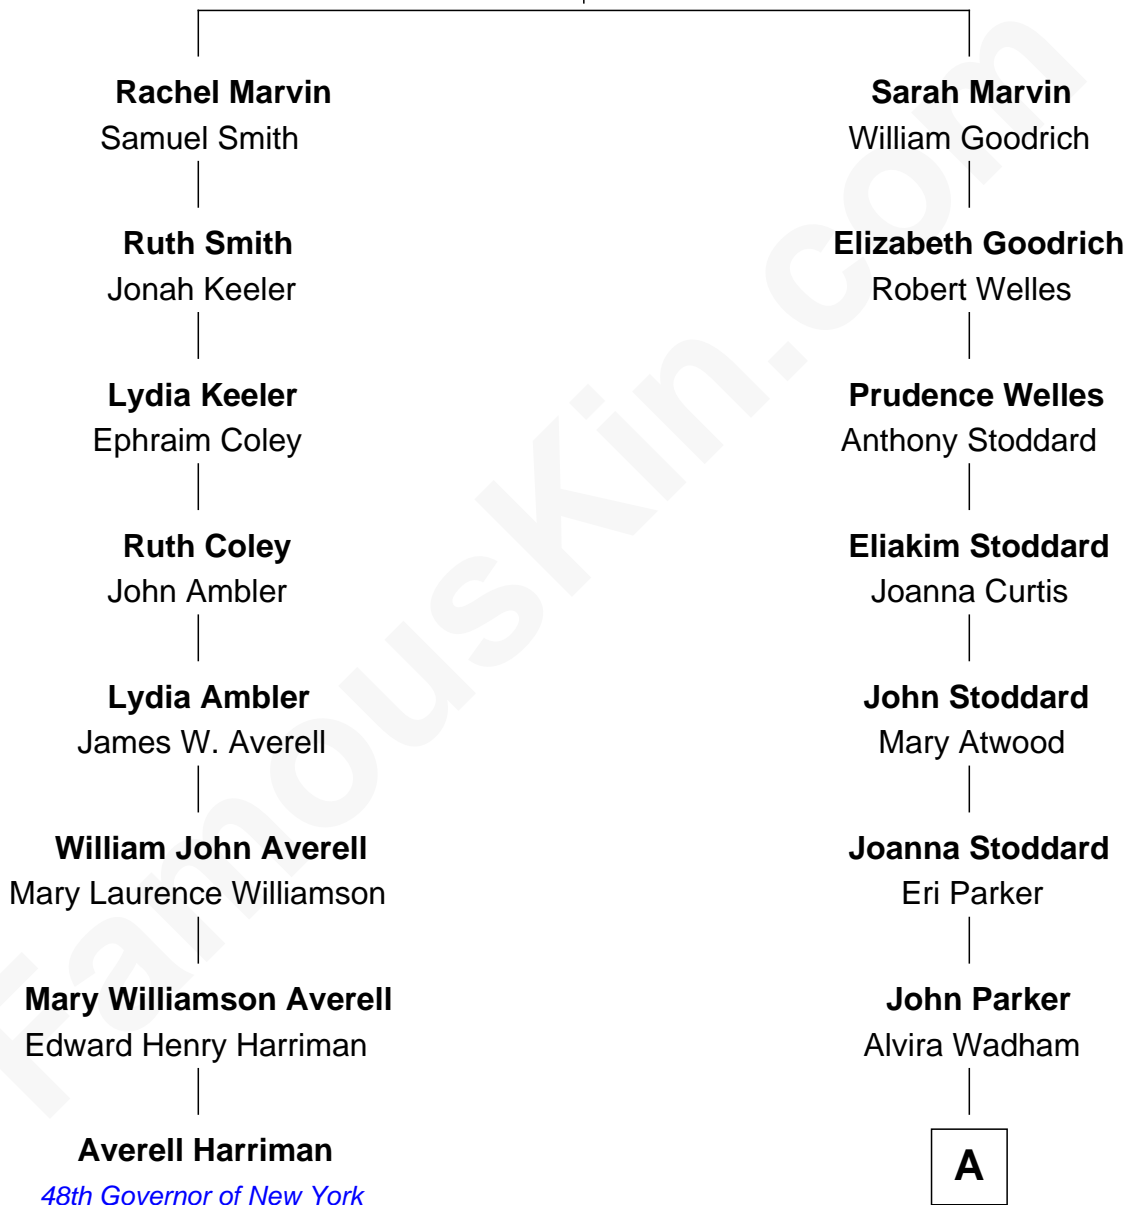

FamousKin.com Relationship Chart of

Averell Harriman

48th Governor of New York

7th cousin 4 times removed of

Ed Helms

TV and Movie Actor

Matthew Marvin

*with wife
Alice - - - - -*

*with wife
Elizabeth - - - - -*

A

Bishop Linus Parker
Ellen Katherine Burruss

Fitzgerald Sale Parker
Lucy Irvine Paxton

Fitzgerald Sale Parker
Frances Helen Jackson

Pamela Ann Parker
John A. Helms

Ed Helms
TV and Movie Actor