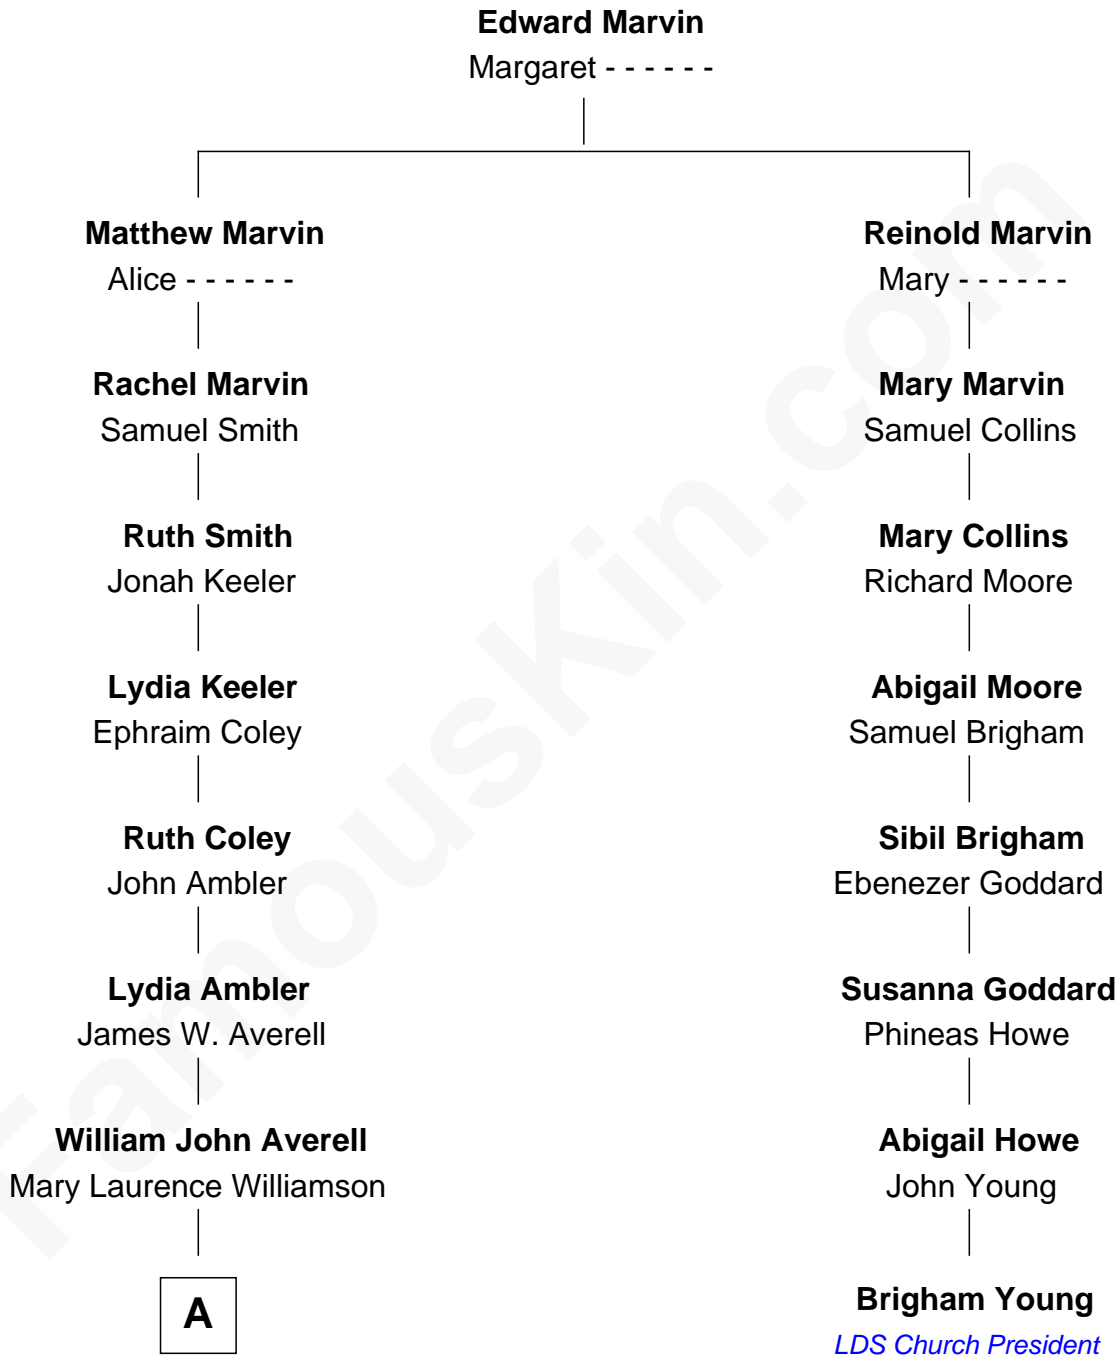

# FamousKin.com Relationship Chart of

**Averell Harriman**

*48th Governor of New York*

7th cousin 1 time removed of

**Brigham Young**

*2nd President of the Mormon Church*

A

Mary Williamson Averell  
Edward Henry Harriman

Averell Harriman  
*48th Governor of New York*

FamousKin.com