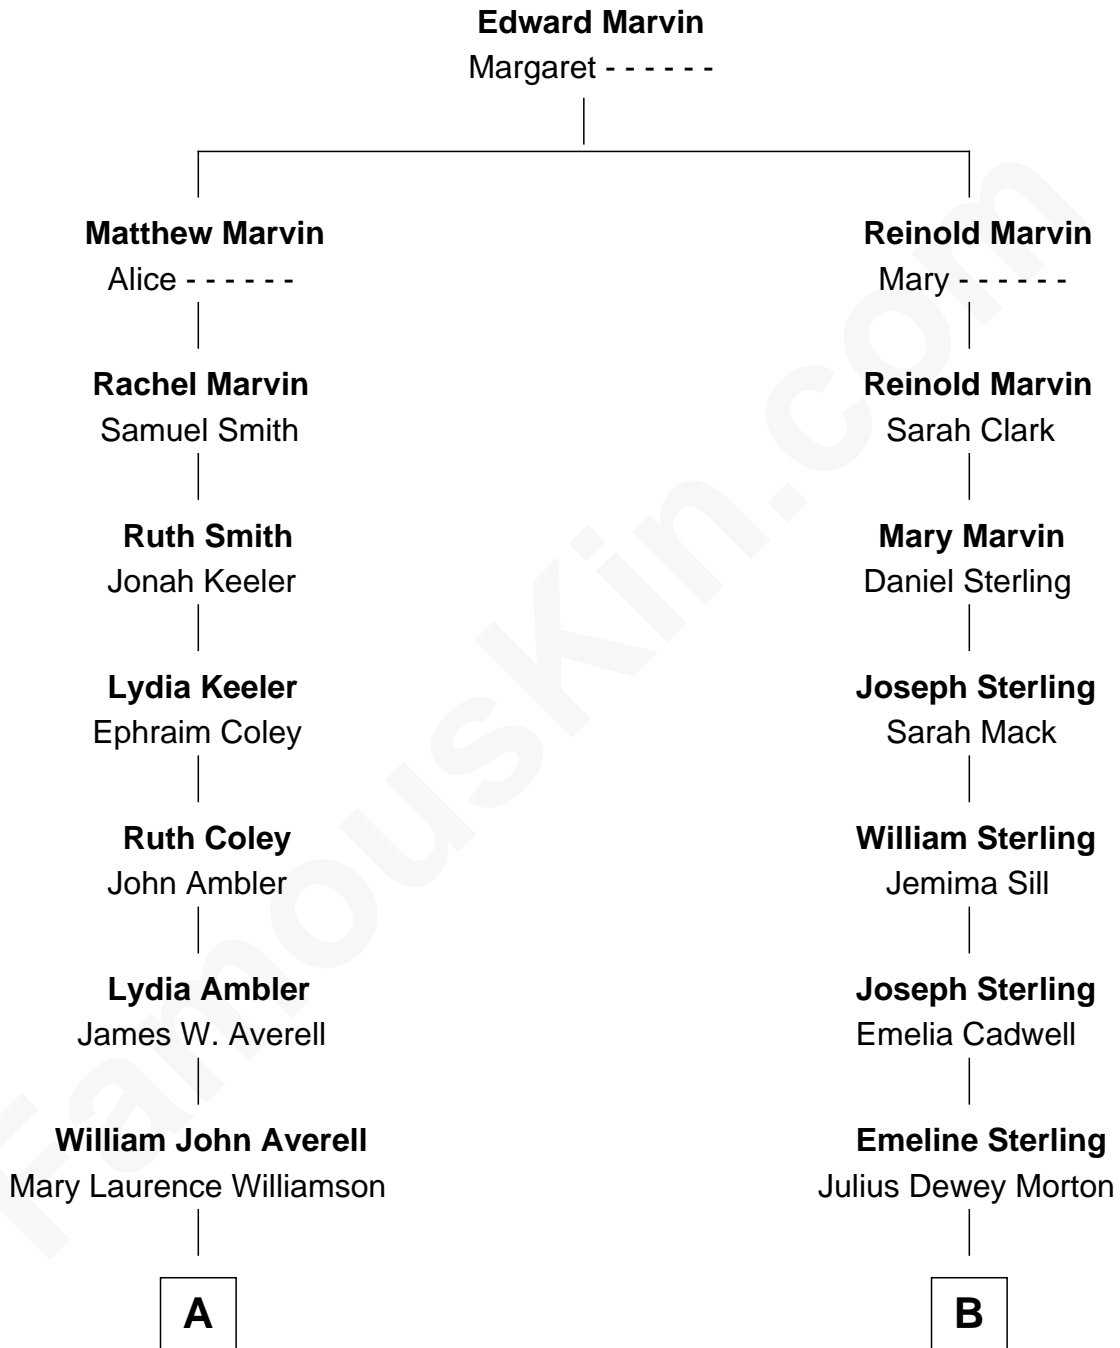

FamousKin.com Relationship Chart of

Averell Harriman

48th Governor of New York

8th cousin of

Joy Morton

Founder of Morton Salt Company

A

Mary Williamson Averell

Edward Henry Harriman

Averell Harriman

48th Governor of New York

B

Julius Sterling Morton

Caroline Joy

Joy Morton

Founder of Morton Salt Company