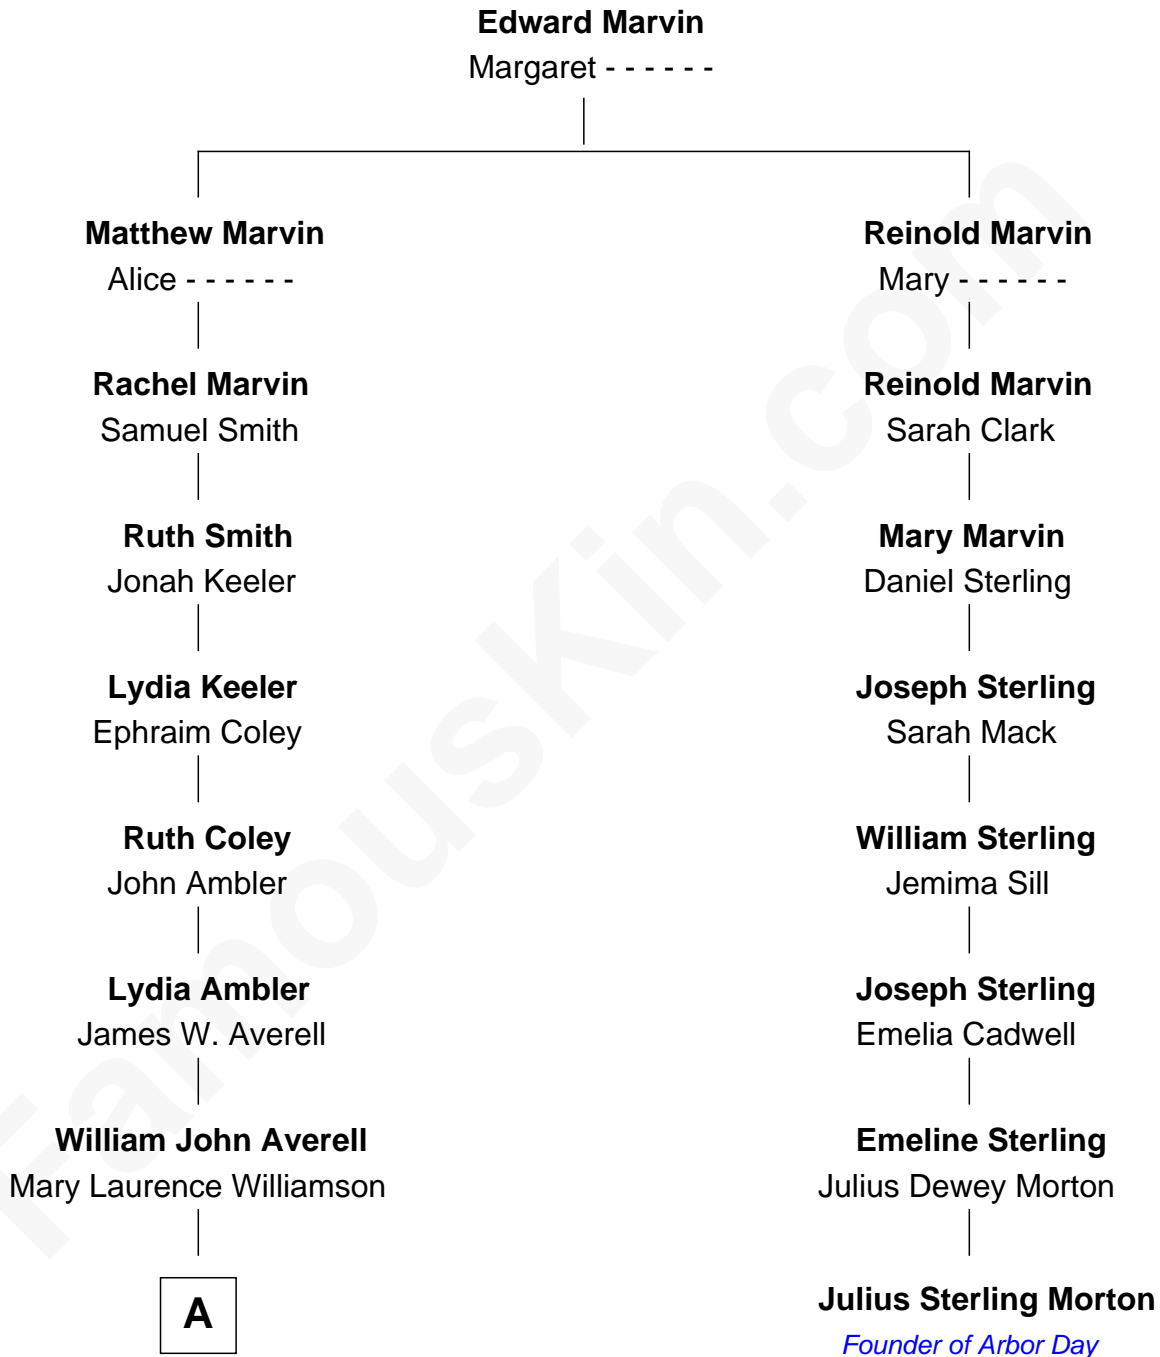

FamousKin.com Relationship Chart of

Averell Harriman

48th Governor of New York

7th cousin 1 time removed of

Julius Sterling Morton

Founder of Arbor Day

A

Mary Williamson Averell
Edward Henry Harriman

Averell Harriman
48th Governor of New York

FamousKin.com