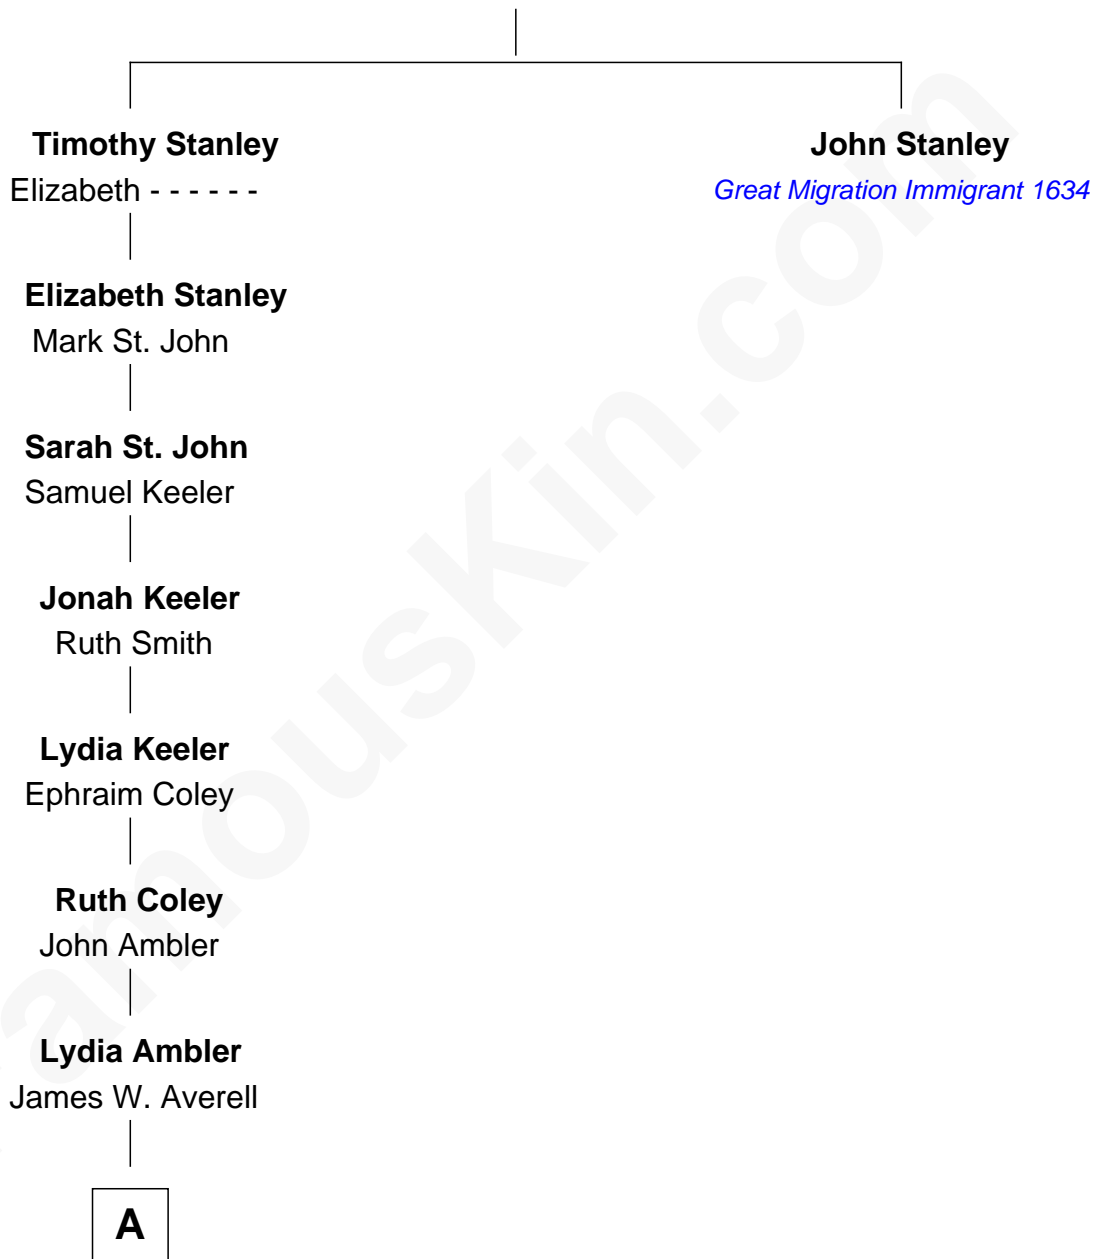

FamousKin.com Relationship Chart of

Averell Harriman

48th Governor of New York

7th great-grandnephew of

John Stanley

(c1598 - c1634/5) Great Migration Immigrant 1634

Robert Stanley

A

—
William John Averell
Mary Laurence Williamson

—
Mary Williamson Averell
Edward Henry Harriman

—
Averell Harriman
48th Governor of New York

FamousKin.com