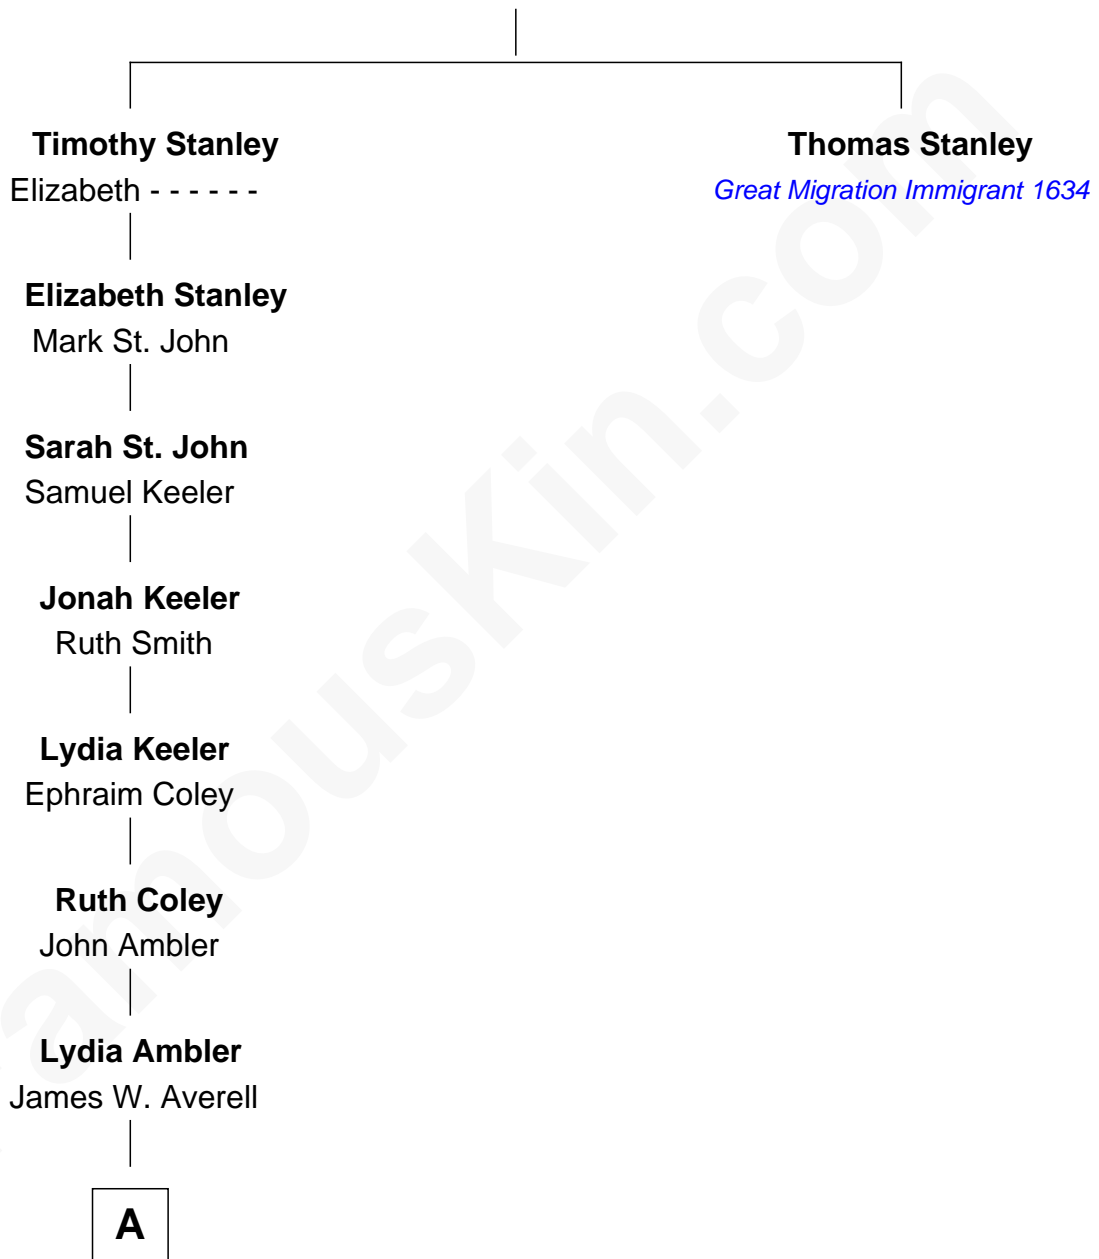

FamousKin.com Relationship Chart of

Averell Harriman

48th Governor of New York

7th great-grandnephew of

Thomas Stanley

(c1601 - 1663/4) Great Migration Immigrant 1634

Robert Stanley

A

—
William John Averell
Mary Laurence Williamson

—
Mary Williamson Averell
Edward Henry Harriman

—
Averell Harriman
48th Governor of New York

FamousKin.com