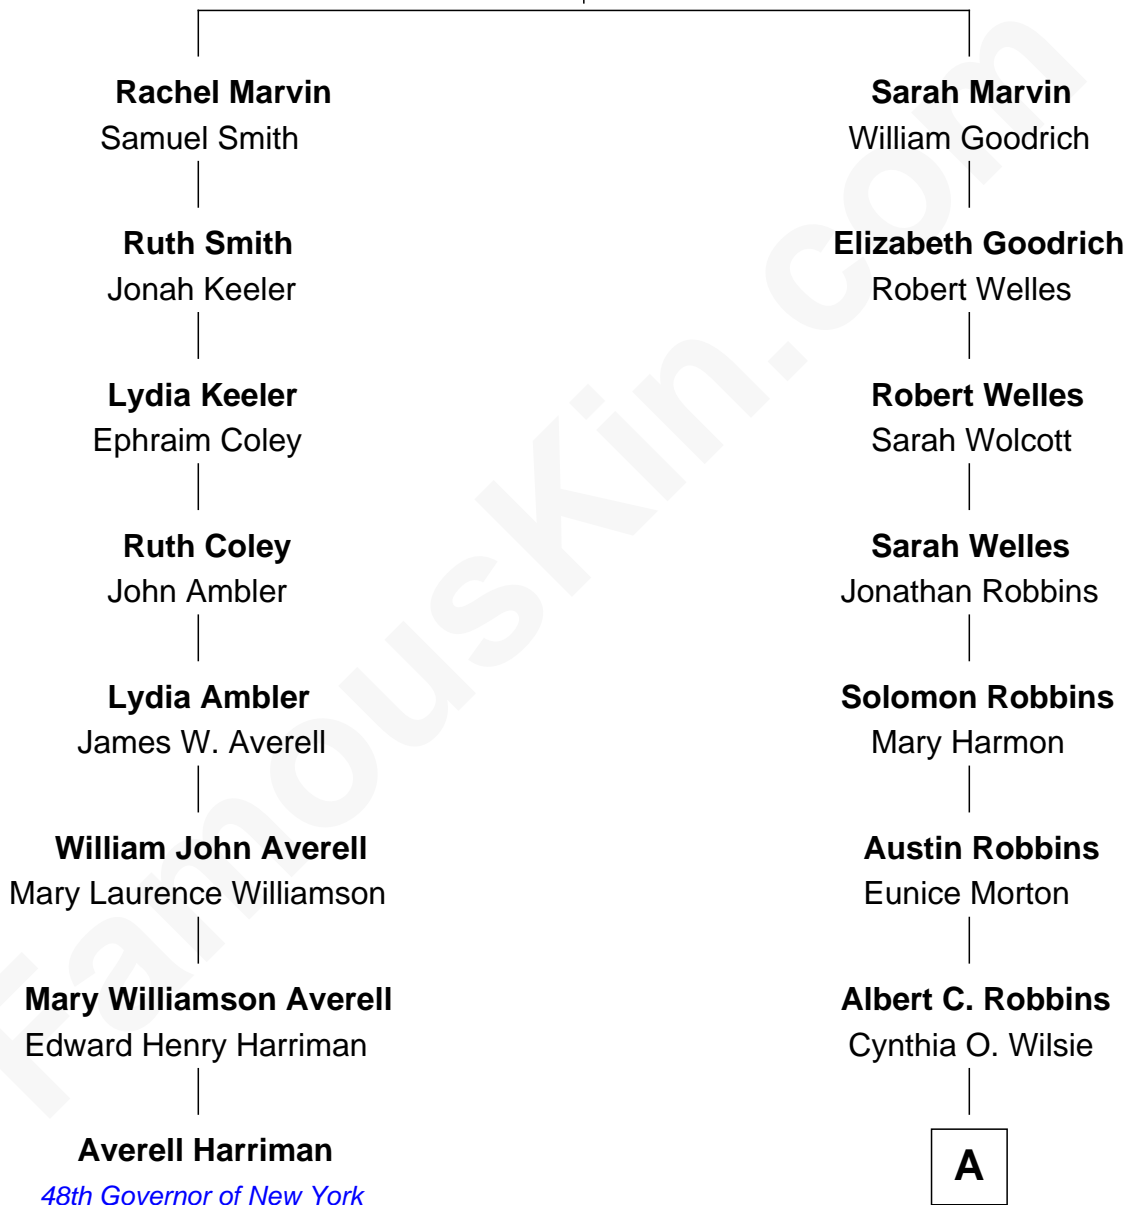

FamousKin.com Relationship Chart of

Averell Harriman

48th Governor of New York

7th cousin 3 times removed of

Tim Robbins

TV and Movie Actor

Matthew Marvin

*with wife
Alice - - - - -*

*with wife
Elizabeth - - - - -*

A

—
Walter A. Robbins

Mary Judith Taylor

—
Richard Leewilsie Robbins

Agnes Josephine Hughes

—
Gilbert Lee Robbins

Mary Cecelia Bledsoe