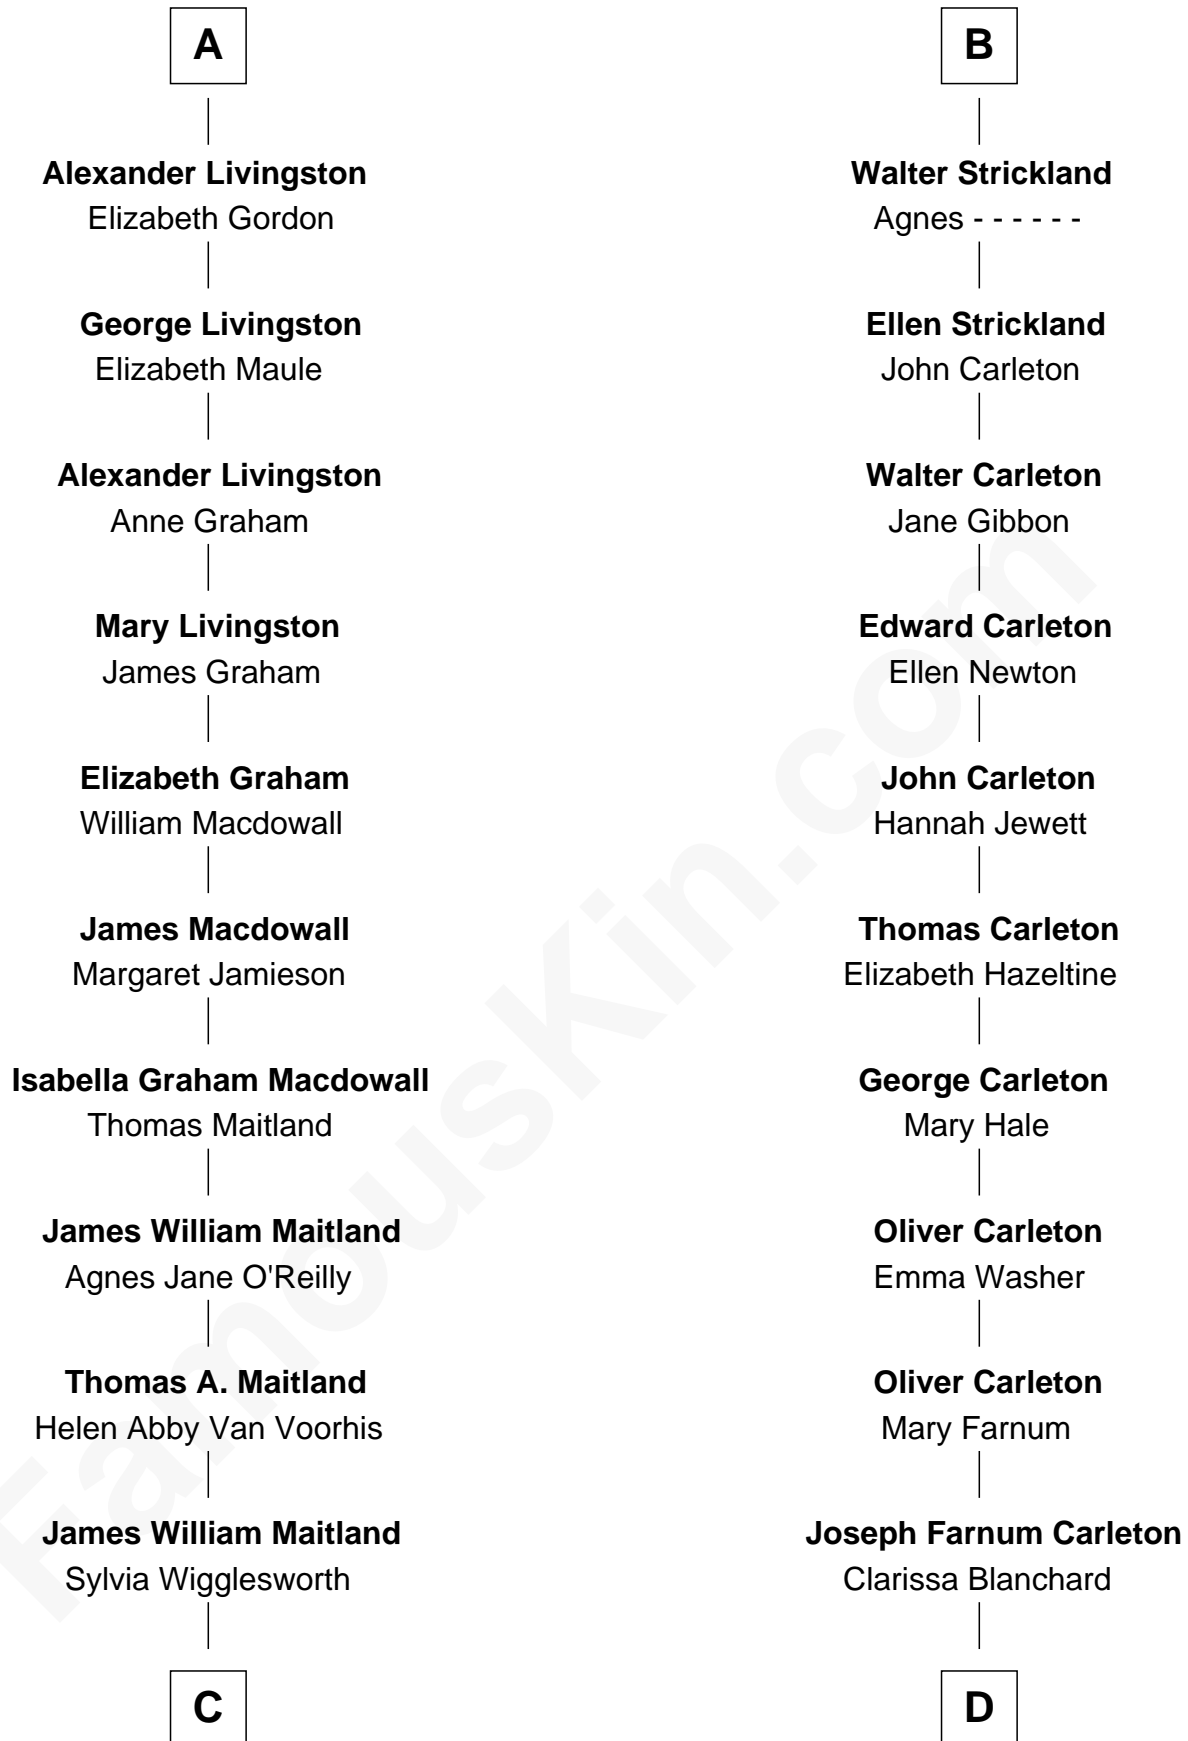

FamousKin.com Relationship Chart of

Howard Dean

79th Governor of Vermont

18th cousin 3 times removed of

Mickey Rourke

Movie Actor

John of Gaunt

Katherine Roet

Sir Christopher Ward

Anne Ward

Sir Ralph Neville

Katherine Neville

Sir Walter Strickland

B

C

Andrea Belden Maitland

Howard Brush Dean

Howard Dean

79th Governor of Vermont

D

Hiram Wilson Carleton

Charlotte M. Fellows

Joseph Clinton Carleton

Maud Alice Fitts