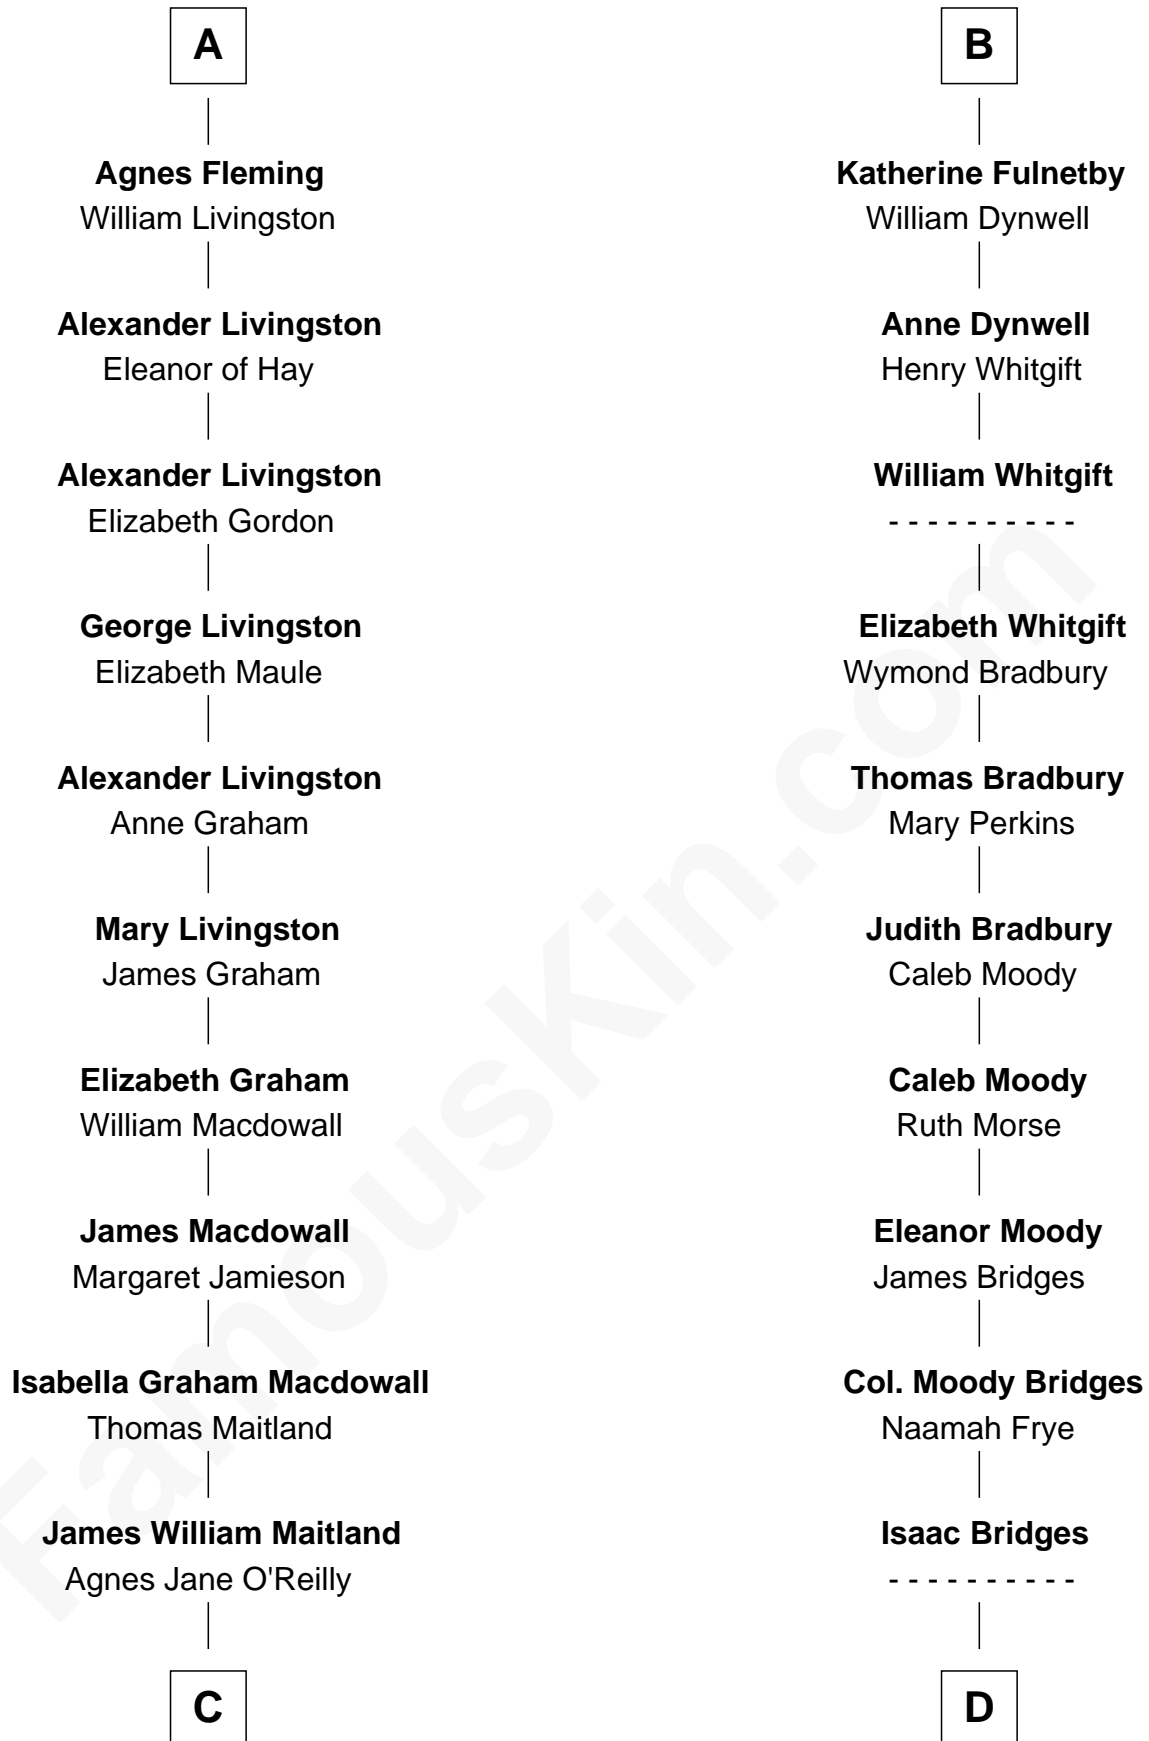

## Relationship Chart of

### Howard Dean

*79th Governor of Vermont*

20th cousin 1 time removed of

### Owen Brewster

*54th Governor of Maine*

**C**

**Thomas A. Maitland**  
Helen Abby Van Voorhis

**James William Maitland**  
Sylvia Wigglesworth

**Andrea Belden Maitland**  
Howard Brush Dean

**Howard Dean**  
*79th Governor of Vermont*

**D**

**Abiezer Bridges**  
Deborah Stover

**Rev. Otis Bridges**  
Margaret Owen

**Owen W. Bridges**  
Lydia A. -----

**Carrie S. Bridges**  
William Edmund Brewster

**Owen Brewster**  
*54th Governor of Maine*