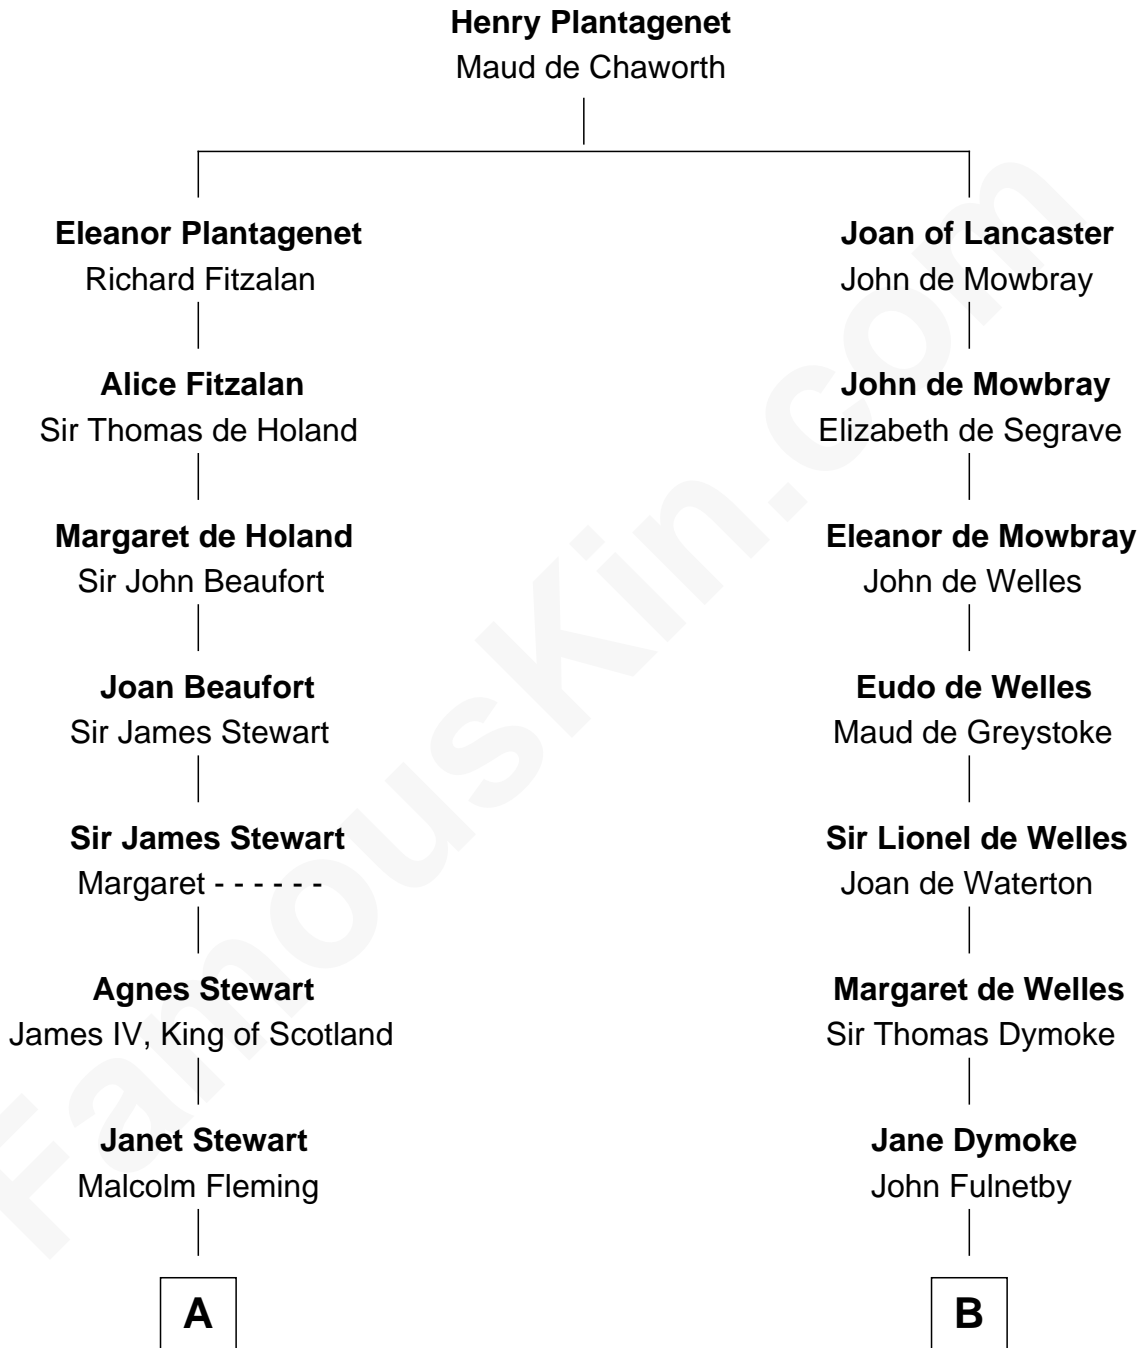

## Relationship Chart of

### Howard Dean

*79th Governor of Vermont*

20th cousin 1 time removed of

### Owen Brewster

*54th Governor of Maine*

**C**

**Thomas A. Maitland**  
Helen Abby Van Voorhis

**James William Maitland**  
Sylvia Wigglesworth

**Andrea Belden Maitland**  
Howard Brush Dean

**Howard Dean**  
*79th Governor of Vermont*