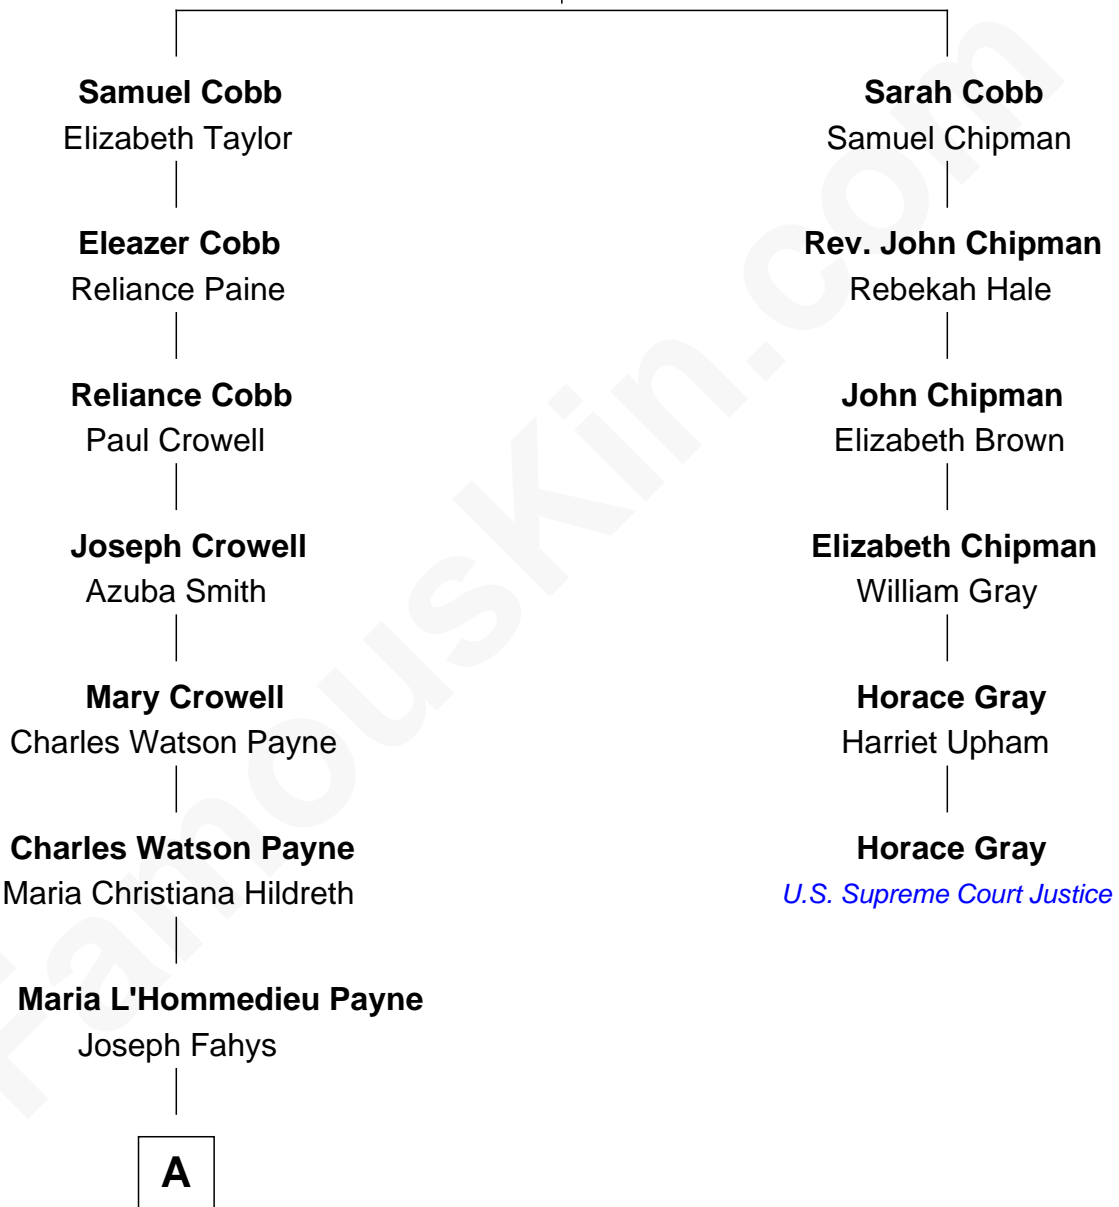

FamousKin.com Relationship Chart of

Howard Dean

79th Governor of Vermont

5th cousin 5 times removed of

Horace Gray

U.S. Supreme Court Justice

Henry Cobb

Sarah Hinckley

A

—
Lena Marianne Fahys

Henry Francis Cook

—
Maria Fahys Cook

Howard Brush Dean

—
Howard Brush Dean

Andrea Belden Maitland

—
Howard Dean