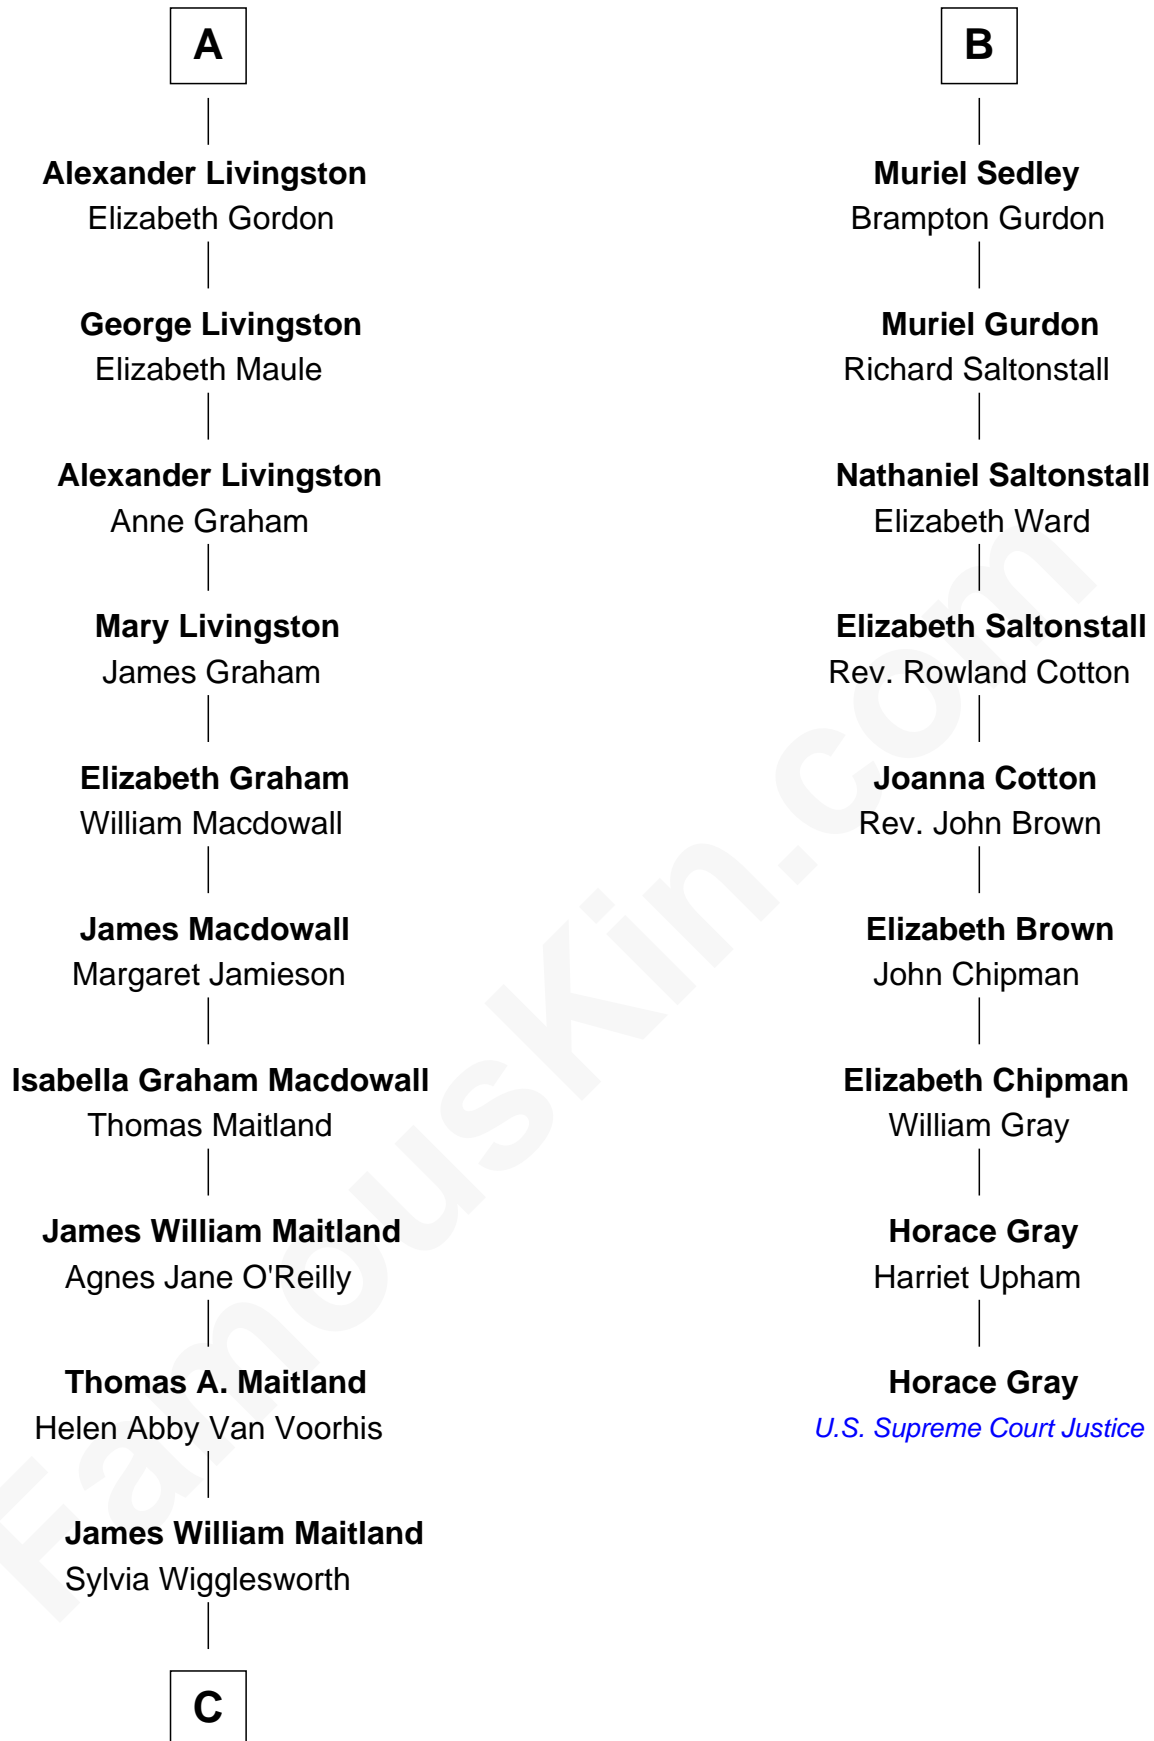

FamousKin.com Relationship Chart of

Howard Dean

79th Governor of Vermont

15th cousin 3 times removed of

Horace Gray

U.S. Supreme Court Justice

C

—
Andrea Belden Maitland

Howard Brush Dean

—
Howard Dean

79th Governor of Vermont

FamousKin.com