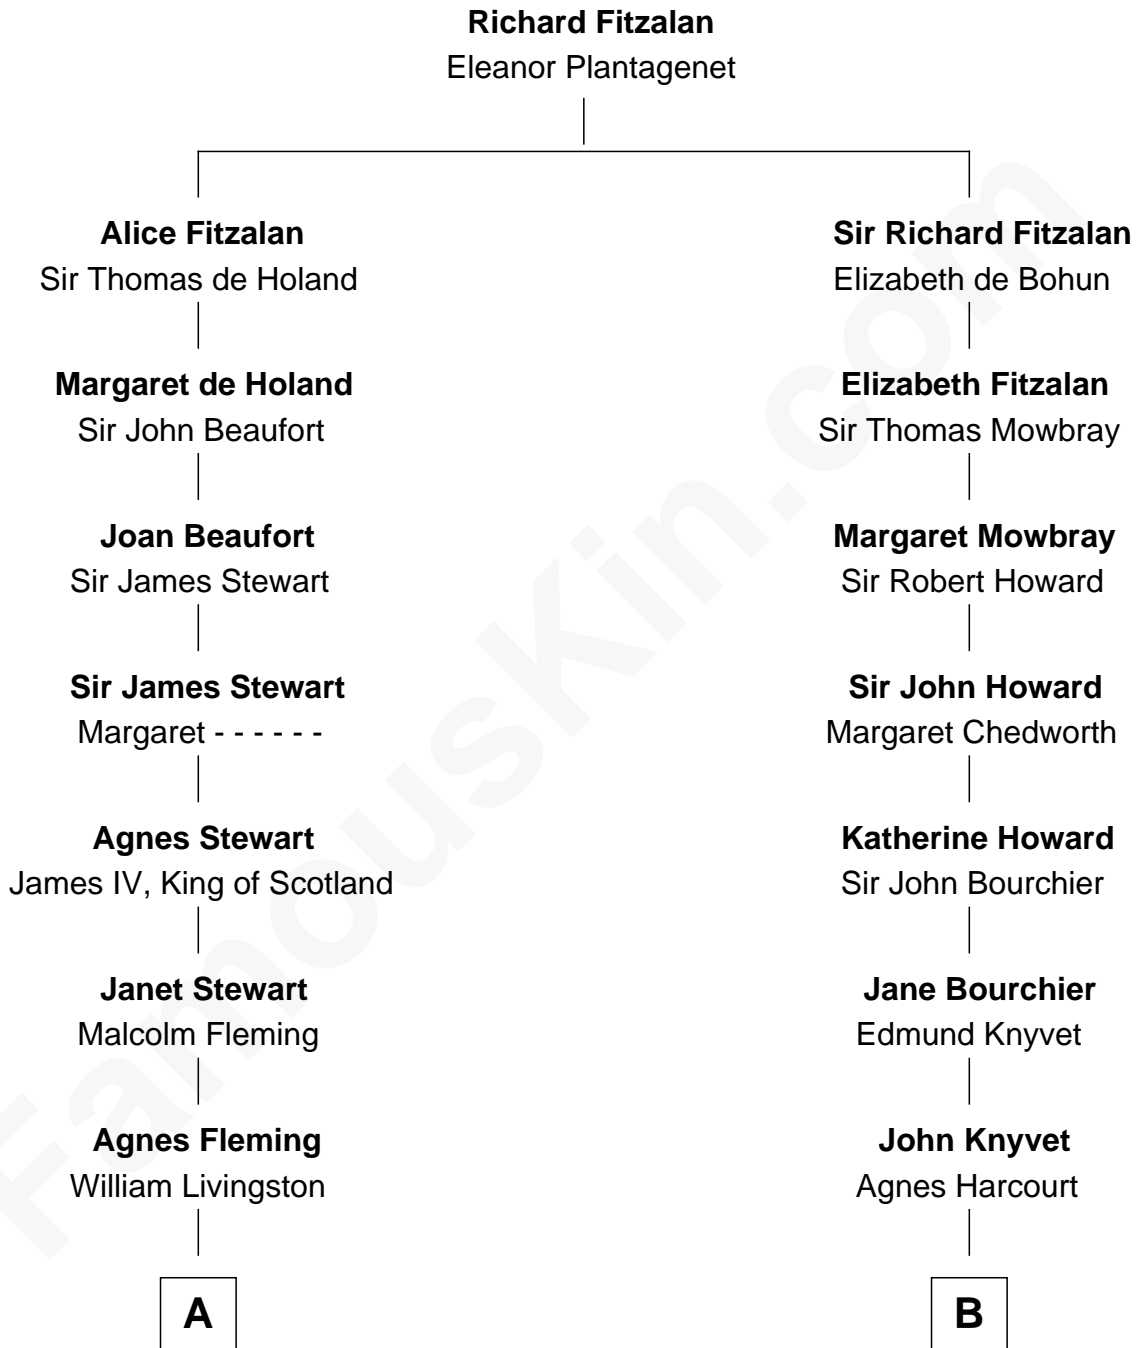

# FamousKin.com Relationship Chart of

**Howard Dean**

*79th Governor of Vermont*

16th cousin 3 times removed of

**Horace Gray**

*U.S. Supreme Court Justice*

**C**

—  
**James William Maitland**

Sylvia Wigglesworth

—  
**Andrea Belden Maitland**

Howard Brush Dean

—  
**Howard Dean**

*79th Governor of Vermont*

FamousKin.com